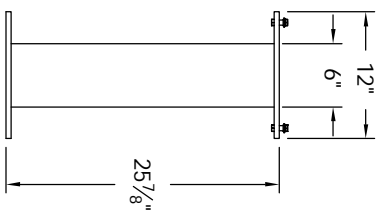

Versatile™ 4C Pedestal Mount Collection Box, 4C08S-HOP-P

PEDESTAL DETAIL

MAX BUNDLE SIZE			
HEIGHT	WIDTH	LENGTH	
4 1/4"	11 3/8"	6 1/4"	
3 1/2"	11 3/8"	11 1/2"	
3"	11 3/8"	14 3/4"	
2 1/2"	11 3/8"	14 3/4"	

- NOTES:
- 4C pedestal units are for private applications only / not USPS Approved.
 - May be installed outside or inside - see foundation specification details within the 4C Installation Manual.
 - Collection Box compartment size is 13 11/16" H x 12" W x 15"D.