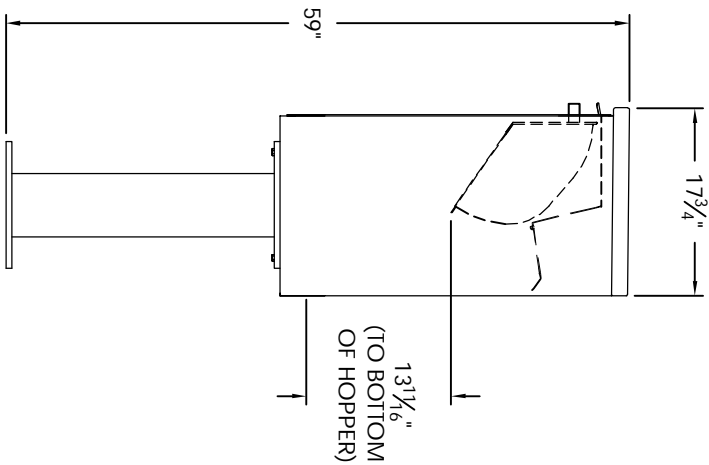

Versatile™ 4C Pedestal Mount Collection Box, 4C08S-HOP-P

PEDESTAL DETAIL

MAX BUNDLE SIZE			
HEIGHT	WIDTH	LENGTH	
4 1/4"	11 3/8"	6 1/4"	
3 1/2"	11 3/8"	11 1/2"	
3"	11 3/8"	14 3/4"	
2 1/2"	11 3/8"	14 3/4"	

- NOTES:
- 4C pedestal units are for private applications only / not USPS Approved.
 - May be installed outside or inside - see foundation specification details within the 4C Installation Manual.
 - Collection Box compartment size is 13 11/16" H x 12" W x 15"D.

MODEL	4C08S-HOP-P	REV	G
SCALE	NONE	LAST REV DATE	07/03/14
DRAWING NUMBER	4C08S-HOP-PCS	DRAWN BY	TNS