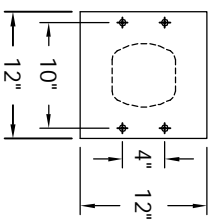

Versatile™ 4C Pedestal Mount Collection Box, 4C08S-HOP-P

PEDESTAL DETAIL

MAX BUNDLE SIZE			
HEIGHT	WIDTH	LENGTH	
4 1/4"	11 3/8"	6 1/4"	
3 1/2"	11 3/8"	11 1/2"	
3"	11 3/8"	14 3/4"	
2 1/2"	11 3/8"	14 3/4"	

- NOTES:
- 4C pedestal units are for private applications only / not USPS Approved.
 - May be installed outside or inside - see foundation specification details within the 4C Installation Manual.
 - Collection Box compartment size is 13 11/16" H x 12" W x 15"D.