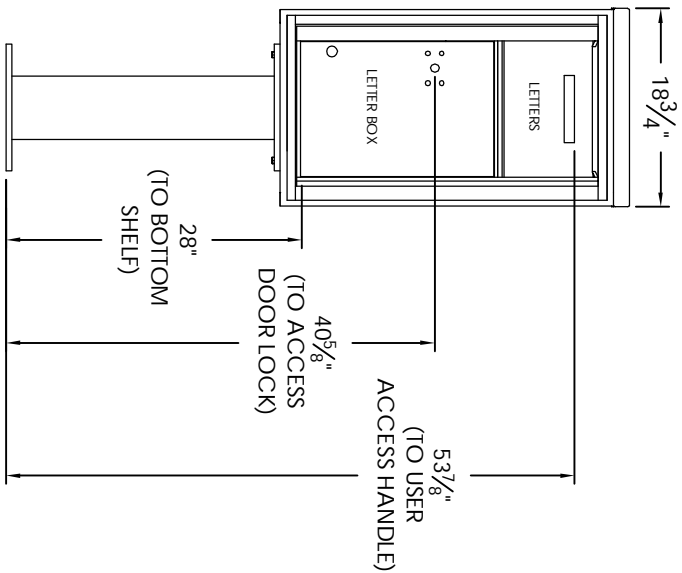

Versatile™ 4C Pedestal Mount Collection Box, 4C08S-HOP-P

PEDESTAL DETAIL

MAX BUNDLE SIZE			
HEIGHT	WIDTH	LENGTH	
4 1/4"	11 3/8"	6 1/4"	
3 1/2"	11 3/8"	11 1/2"	
3"	11 3/8"	14 3/4"	
2 1/2"	11 3/8"	14 3/4"	

- NOTES:
- 4C pedestal units are for private applications only / not USPS Approved.
 - May be installed outside or inside - see foundation specification details within the 4C Installation Manual.
 - Collection Box compartment size is 13 11/16" H x 12" W x 15"D.

MODEL	4C08S-HOP-P	REV	G
SCALE	NONE	LAST REV DATE	07/03/14
DRAWING NUMBER	4C08S-HOP-PCS	DRAWN BY	TNS