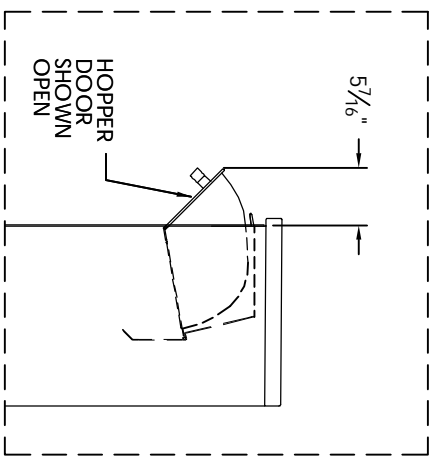

Versatile™ 4C Pedestal Mount Collection Box, 4C08S-HOP-P

PEDESTAL DETAIL

MAX BUNDLE SIZE			
HEIGHT	WIDTH	LENGTH	
4 1/4"	11 3/8"	6 1/4"	
3 1/2"	11 3/8"	11 1/2"	
3"	11 3/8"	14 3/4"	
2 1/2"	11 3/8"	14 3/4"	

- NOTES:
- 4C pedestal units are for private applications only / not USPS Approved.
 - May be installed outside or inside - see foundation specification details within the 4C Installation Manual.
 - Collection Box compartment size is 13 11/16" H x 12" W x 15"D.

MODEL	4C08S-HOP-P	REV	G
SCALE	NONE	LAST REV DATE	07/03/14
DRAWING NUMBER	4C08S-HOP-PCS	DRAWN BY	TNS