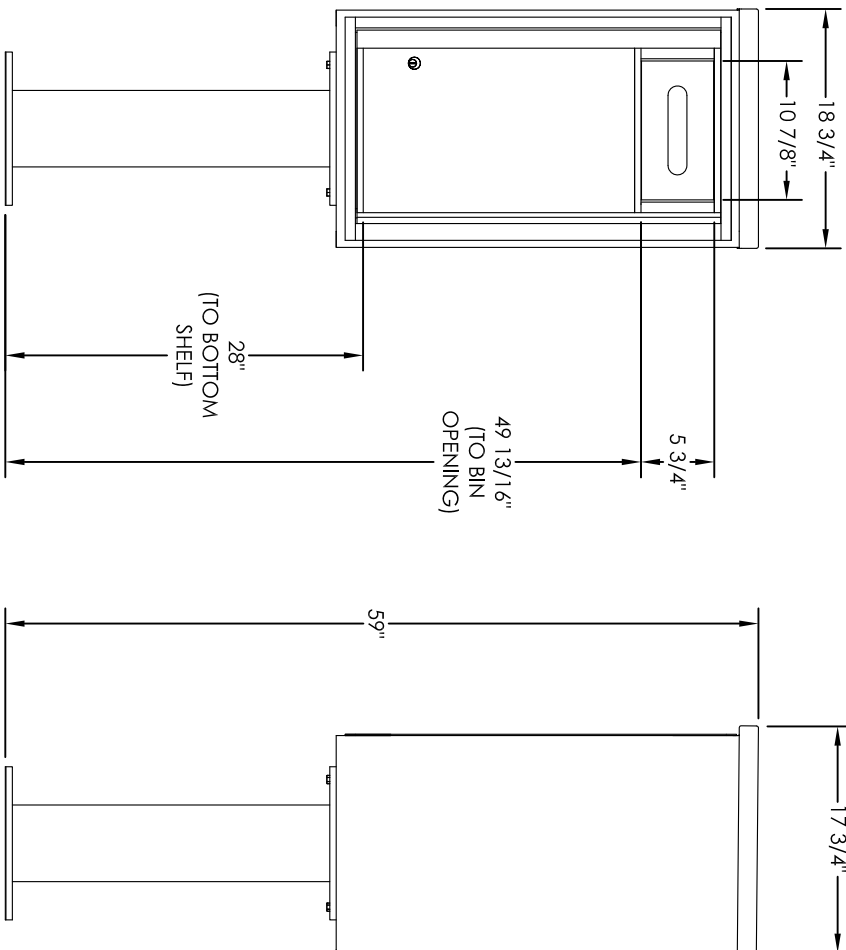

# Versatile™ 4C Pedestal Mount Trash/Recycling Bin, 4C08S-BIN-P

## PEDESTAL DETAIL

- Notes:
1. 4C Trash / Recycling Bins are for private application only / not USPS Approved.
  2. May be installed outside or inside - see foundation specification details within the 4C Installation Manual.
  3. Includes (1) trash/recycling compartment, (1) 10-gallon trash basket made of recycled plastic and customized to compartment (Note: trash bag furnished by others).

MODEL	4C08S-BIN-P	REV	C
SCALE	NONE	LAST REV DATE	6/17/14
DRAWING NUMBER	4C08S-BIN-PCS	DRAWN BY	AFD