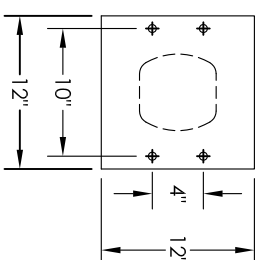

# Versatile™ 4C Pedestal Mount Trash/Recycling Bin, 4C08S-BIN-P

## PEDESTAL DETAIL

- Notes:
1. 4C Trash / Recycling Bins are for private application only / not USPS Approved.
  2. May be installed outside or inside - see foundation specification details within the 4C Installation Manual.
  3. Includes (1) trash/recycling compartment, (1) 10-gallon trash basket made of recycled plastic and customized to compartment (Note: trash bag furnished by others).

MODEL	4C08S-BIN-P	REV	C
SCALE	NONE	LAST REV DATE	6/17/14
DRAWING NUMBER	4C08S-BIN-PCS	DRAWN BY	AFD