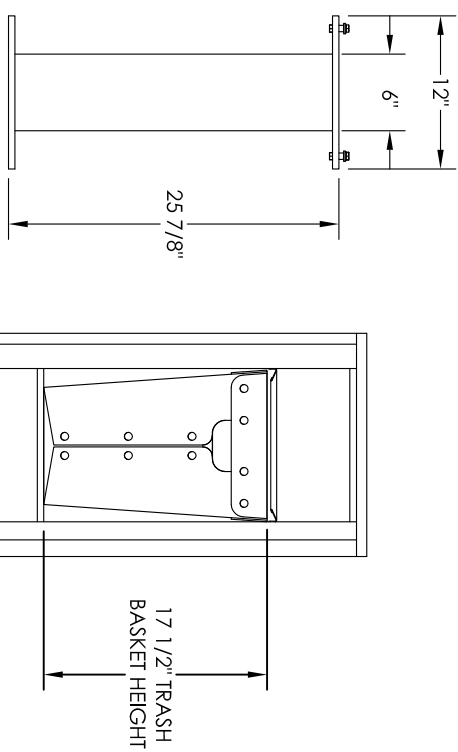

# Versatile™ 4C Pedestal Mount Trash/Recycling Bin, 4C08S-BIN-P

## PEDESTAL DETAIL

- Notes:
1. 4C Trash / Recycling Bins are for private application only / not USPS Approved.
  2. May be installed outside or inside - see foundation specification details within the 4C Installation Manual.
  3. Includes (1) trash/recycling compartment, (1) 10-gallon trash basket made of recycled plastic and customized to compartment (Note: trash bag furnished by others).

MODEL	4C08S-BIN-P	REV	C
SCALE	NONE	LAST REV DATE	6/17/14
DRAWING NUMBER	4C08S-BIN-PCS	DRAWN BY	AFD