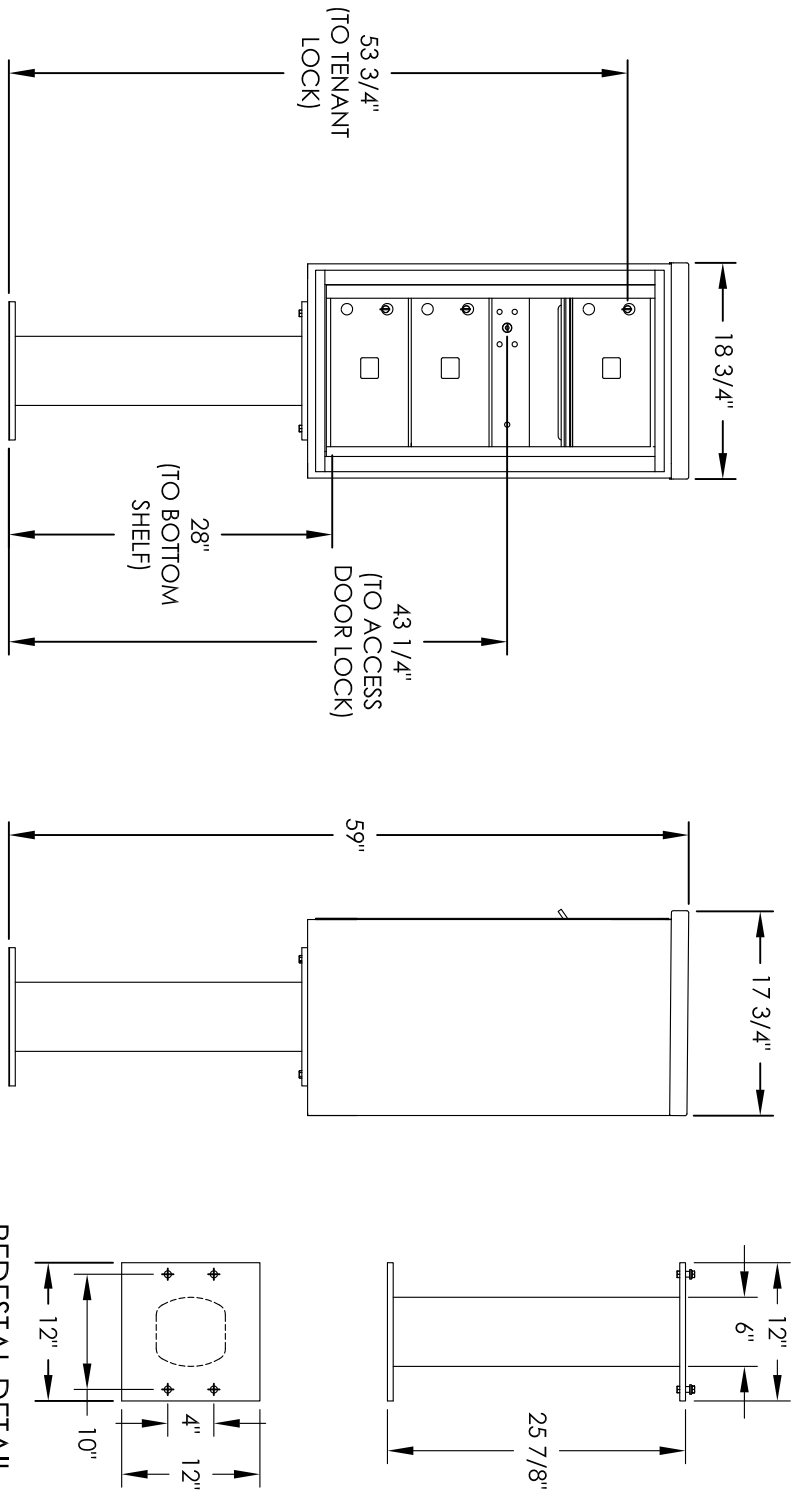

Versatile™ 4C Pedestal Mount Mailbox, 4C08S-03-P

- NOTES:**
1. 4C pedestal units are for private applications only / not USPS Approved.
 2. May be installed outside or inside - see foundation specification details within the 4C Installation Manual.

COMPARTMENT CHART

DESCRIPTION	COMPARTMENT	COMPARTMENT SIZE	QTY.
MAILBOX	MB2	6-1/2" H x 12" W x 15" D	3
OUTGOING MAIL	OM2	6-1/2" H x 12" W x 15" D	1

PRODUCT SERIES: VERSATILE™ 4C PEDESTAL MOUNT MAILBOX

AF FIORENCE
manufacturing company