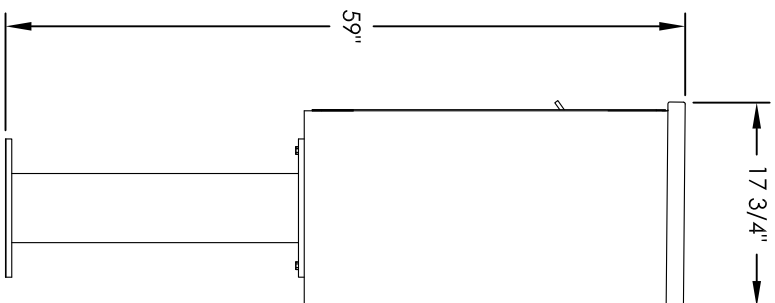

Versatile™ 4C Pedestal Mount Mailbox, 4C08D-13-P

COMPARTMENT CHART

DESCRIPTION	COMPARTMENT	COMPARTMENT SIZE	QTY.
MAILBOX	MB1	3" H X 12" W X 15" D	13
OUTGOING MAIL	OM3	10" H X 12" W X 15" D	1

PRODUCT SERIES: VERSATILE™ 4C PEDESTAL MOUNT MAILBOX

MODEL	REV
4C08D-13-P	B
SCALE	LAST REV DATE
NONE	5/10/2014
DRAWING NUMBER	DRAWN BY
4C08D-13-PCS	RAK