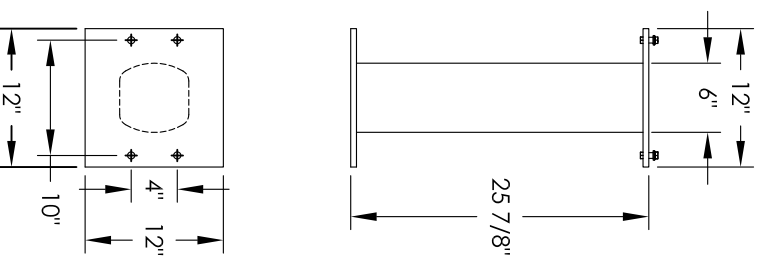

Versatile™ 4C Pedestal Mount Mailbox, 4C08D-13-P

COMPARTMENT CHART

DESCRIPTION	COMPARTMENT	COMPARTMENT SIZE	QTY.
MAILBOX	MB1	3" H X 12" W X 15" D	13
OUTGOING MAIL	OM3	10" H X 12" W X 15" D	1

PRODUCT SERIES: VERSATILE™ 4C PEDESTAL MOUNT MAILBOX

MODEL	REV
4C08D-13-P	B
SCALE	LAST REV DATE
NONE	5/10/2014
DRAWING NUMBER	DRAWN BY
4C08D-13-PCS	RAK