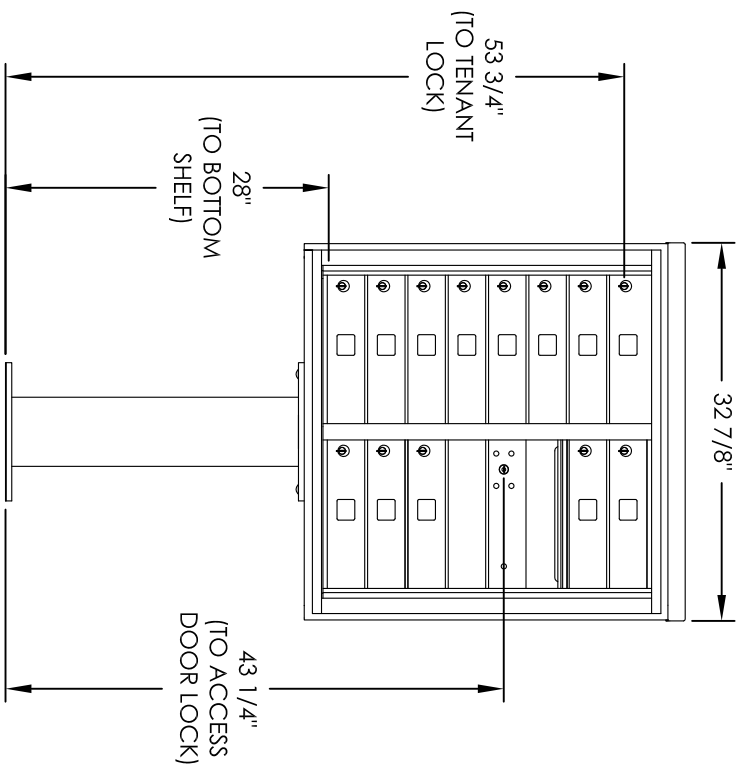

Versatile™ 4C Pedestal Mount Mailbox, 4C08D-13-P

COMPARTMENT CHART

DESCRIPTION	COMPARTMENT	COMPARTMENT SIZE	QTY.
MAILBOX	MB1	3" H X 12" W X 15" D	13
OUTGOING MAIL	OM3	10" H X 12" W X 15" D	1

PRODUCT SERIES: VERSATILE™ 4C PEDESTAL MOUNT MAILBOX

- NOTES:
1. 4C pedestal units are for private applications only / not USPS Approved.
 2. May be installed outside or inside - see foundation specification details within the 4C Installation Manual.

AF FIORENCE
manufacturing company
 5935 Corporate Drive • Manhattan, KS 66503
 www.florencemailboxes.com • (800) 275-1747
 A GIBRALTAR INDUSTRIES COMPANY

MODEL	REV
4C08D-13-P	B
SCALE	LAST REV DATE
NONE	5/10/2014
DRAWING NUMBER	DRAWN BY
4C08D-13-PCS	RAK