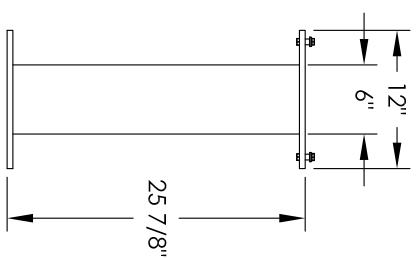

# Versatile™ 4C Pedestal Mount Mailbox, 4C07D-03-P

## COMPARTMENT CHART

DESCRIPTION	COMPARTMENT	COMPARTMENT SIZE	QTY.
MAILBOX	MB2	6-1/2" H x 12" W x 15" D	2
MAILBOX	MB3	10" H x 12" W x 15" D	1
OUTGOING MAIL	OM2	6-1/2" H x 12" W x 15" D	1
PARCEL	PL5	17" H x 12" W x 15" D	1