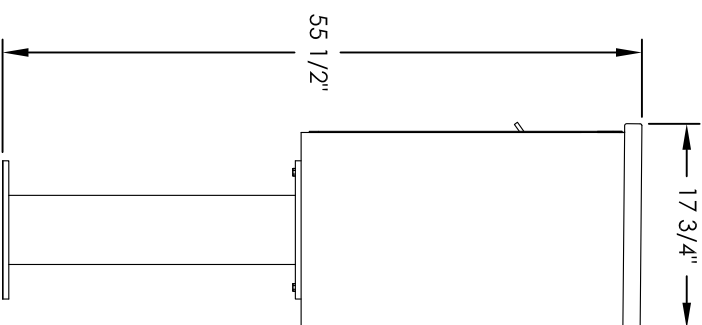

# Versatile™ 4C Pedestal Mount Mailbox, 4C07D-03-P

## COMPARTMENT CHART

DESCRIPTION	COMPARTMENT	COMPARTMENT SIZE	QTY.
MAILBOX	MB2	6-1/2" H x 12" W x 15" D	2
MAILBOX	MB3	10" H x 12" W x 15" D	1
OUTGOING MAIL	OM2	6-1/2" H x 12" W x 15" D	1
PARCEL	PL5	17" H x 12" W x 15" D	1