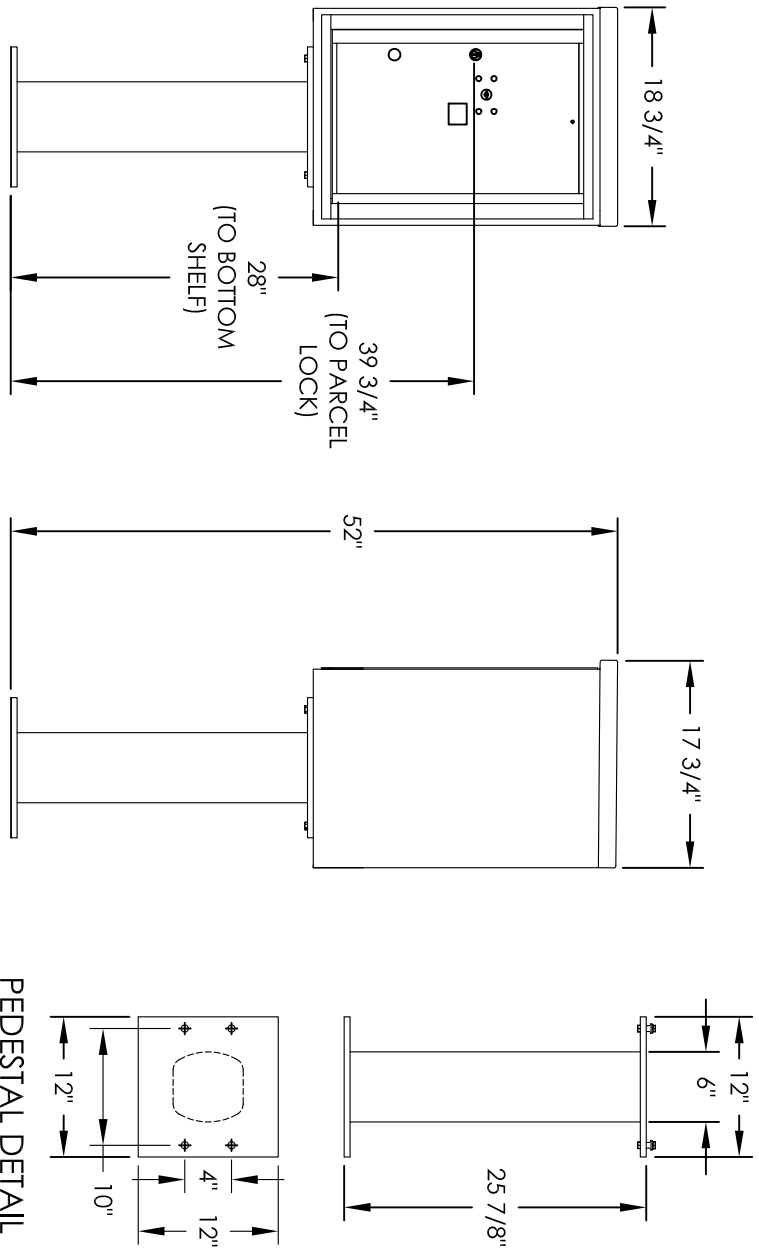

Versatile™ 4C Pedestal Mount Mailbox, 4C06S-1P-P

- NOTES:
1. 4C pedestal units are for private applications only / not USPS Approved.
 2. May be installed outside or inside - see foundation specification details within the 4C Installation Manual.

DESCRIPTION	COMPARTMENT	COMPARTMENT SIZE	QTY.
PARCEL	PL6	20-1/2" H x 12" W x 15" D	1

COMPARTMENT CHART

PRODUCT SERIES: VERSATILE™ 4C PEDESTAL MOUNT MAILBOX

5935 Corporate Drive • Manhattan, KS 66503
www.florencemailboxes.com • (800) 275-1747
A GIBRALTAR INDUSTRIES COMPANY

MODEL	4C06S-1P-P	REV	B
SCALE	NONE	LAST REV DATE	5/13/14
DRAWING NUMBER	4C06S-1P-PCS	DRAWN BY	RS