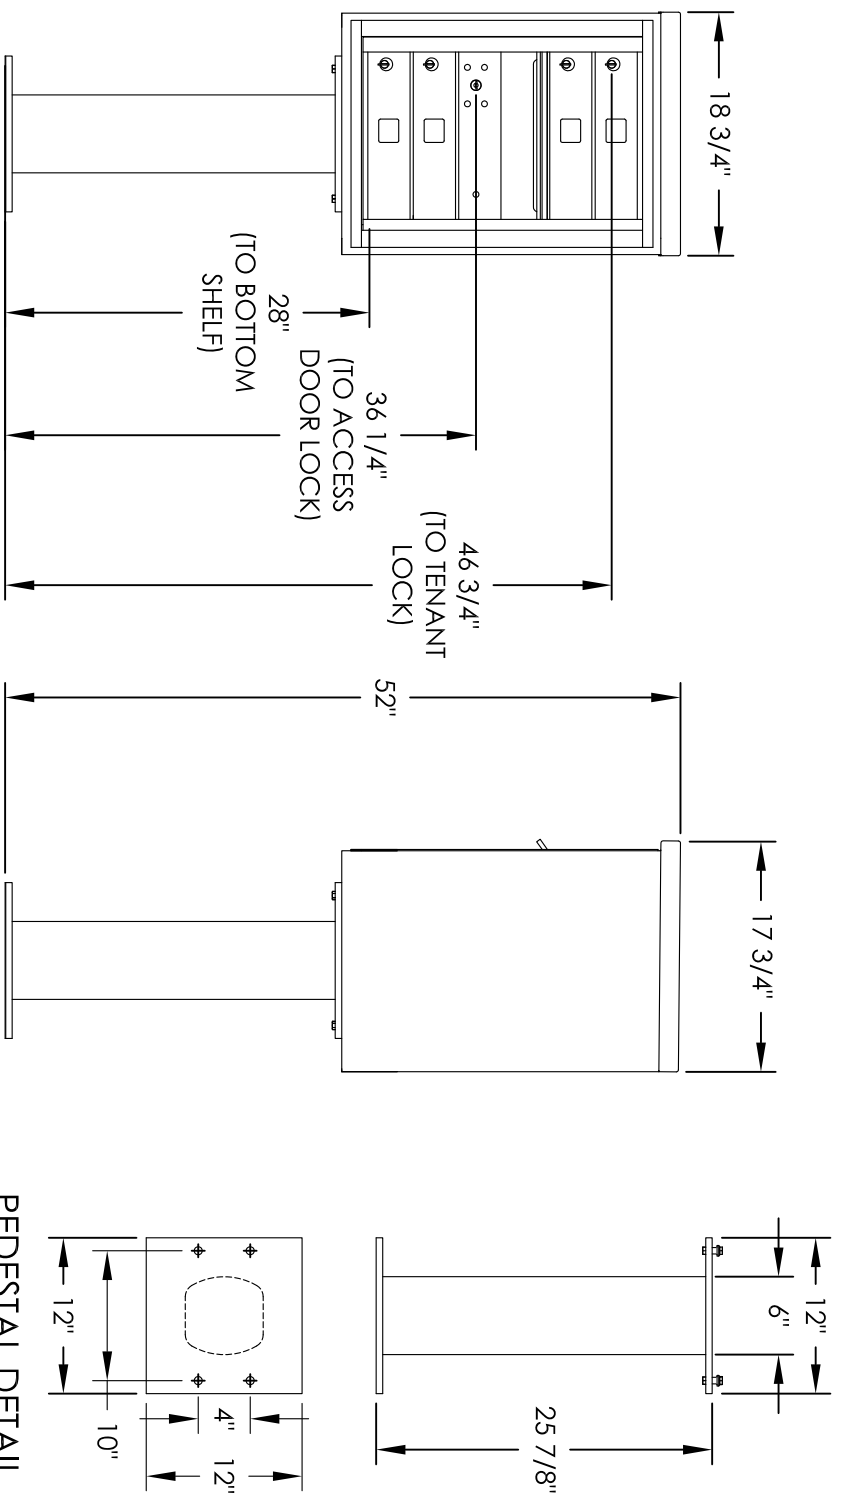

Versatile™ 4C Pedestal Mount Mailbox, 4C06S-04-P

COMPARTMENT CHART

DESCRIPTION	COMPARTMENT	COMPARTMENT SIZE	QTY.
MAILBOX	MB1	3" H X 12" W X 15" D	4
OUTGOING MAIL	OM2	6-1/2" H X 12" W X 15" D	1

PRODUCT SERIES: VERSATILE™ 4C PEDESTAL MOUNT MAILBOX

MODEL	4C06S-04-P	REV	B
SCALE	NONE	LAST REV DATE	5/13/14
DRAWING NUMBER	4C06S-04-PCS	DRAWN BY	RS