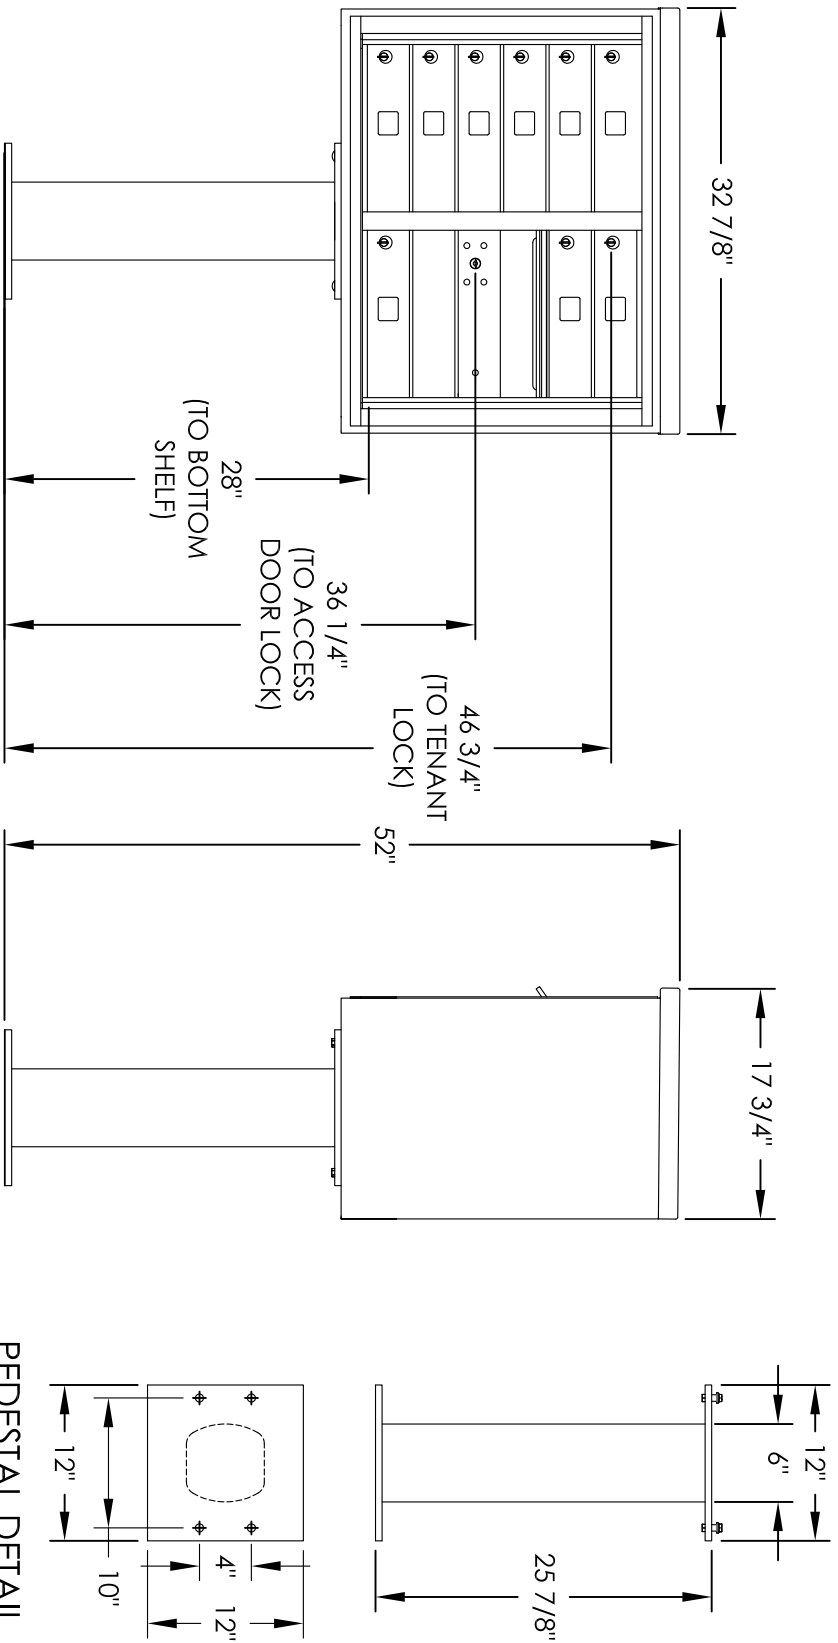

# Versatile™ 4C Pedestal Mount Mailbox, 4C06D-09-P

- NOTES:
1. 4C pedestal units are for private applications only / not USPS Approved.
  2. May be installed outside or inside - see foundation specification details within the 4C Installation Manual.

MODEL	4C06D-09-P	REV	B
SCALE	NONE	LAST REV DATE	5/13/14
DRAWING NUMBER	4C06D-09-PCS	DRAWN BY	RS