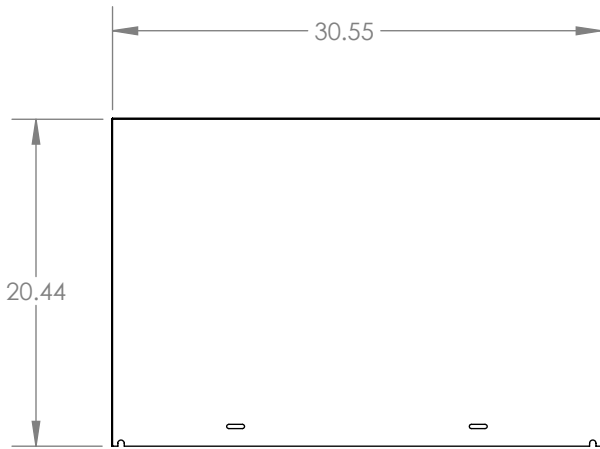

DOUBLE DOOR
PANTRY INSERT
SPEC SHEET
PN# 74000

TOP VIEW

FRONT VIEW

LEFT VIEW

- NOTES:
1. SCALE : 1" = 1'-0"
2. REVISED 3/2017