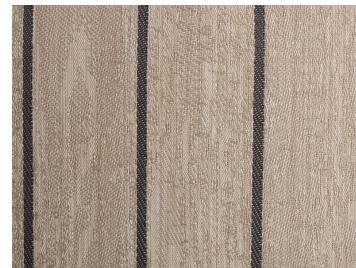

AFFORDABLE VINYL DECKING LEAD ●◇

TEAK SUPREME SOLID MUSHROOM ●○

GRASS CLOTH GULFSAND ●○

GRASS CLOTH GUNMETAL ●○

PEARL GLISTENED PATH ●○

SEAGRASS FOSSIL ●○

BETTER THAN TEAK SHORELINE BLACK □○

BETTER THAN TEAK BOARDWALK BLACK □○

TEAK WOOD GRAIN MAPLE BLACK □○