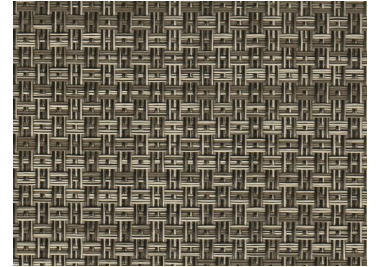

AFFORDABLE VINYL DECKING LEAD ●◇

TEAK SUPREME SOLID MUSHROOM ●○

GRASS CLOTH GULFSAND ●○

GRASS CLOTH GUNMETAL ●○

PEARL GLISTENED PATH ●○

SEAGRASS FOSSIL ●○

BETTER THAN TEAK SHORELINE BLACK □○

BETTER THAN TEAK BOARDWALK BLACK □○

TEAK WOOD GRAIN MAPLE BLACK □○