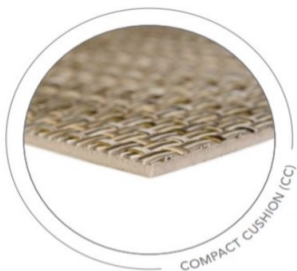

BETTER THAN TEAK SHORELINE BLACK □○

Roll Width	●	2.59m
	□	3.05m
Roll Length (varies)		25-30m
Backing	○	HD (Heavy Duty)
	◇	CC (Compact Cushion)