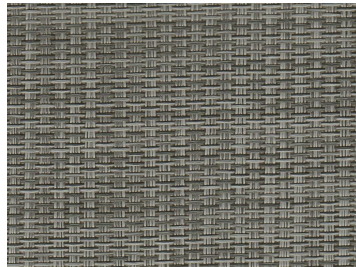

Marine

Hospitality

RV

BENEFITS OF INFINITY

- ◆ Fast Drying
- ◆ Easy to clean
- ◆ Stain Resistant
- ◆ Pet Friendly
- ◆ UV Resistant
- ◆ Modern Carpet Alternative

AFFORDABLE VINYL DECKING OAT ●○

AFFORDABLE VINYL DECKING FOSSIL ●○

AFFORDABLE VINYL DECKING LEAD ●◇

TEAK SUPREME SOLID MUSHROOM ●○

GRASS CLOTH GULFSAND ●○

GRASS CLOTH GUNMETAL ●○

PEARL GLISTENED PATH ●○

SEAGRASS FOSSIL ●○

BETTER THAN TEAK SHORELINE BLACK □○

BETTER THAN TEAK BOARDWALK BLACK □○

TEAK WOOD GRAIN MAPLE BLACK □○

WAVE RHYTHM ●○

Product Specifications

Roll Width	●	2.59m
	□	3.05m
Roll Size (varies)		25-30m
Backing	○	HD (Heavy Duty)
	◇	CC (Compact Cushion)