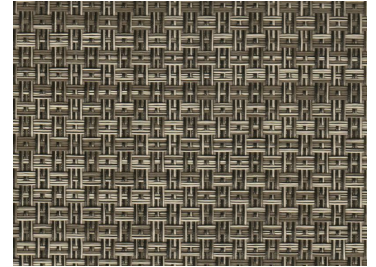

AFFORDABLE VINYL DECKING LEAD ●◇

TEAK SUPREME SOLID MUSHROOM ●○

GRASS CLOTH GULFSAND ●○

GRASS CLOTH GUNMETAL ●○

PEARL GLISTENED PATH ●○

SEAGRASS FOSSIL ●○

BETTER THAN TEAK SHORELINE BLACK □○

BETTER THAN TEAK BOARDWALK BLACK □○

TEAK WOOD GRAIN MAPLE BLACK □○

WAVE RHYTHM ●○

Product Specifications

Roll Width	●	2.59m
	□	3.05m
Roll Size (varies)		25-30m
Backing	○	HD (Heavy Duty)
	◇	CC (Compact Cushion)