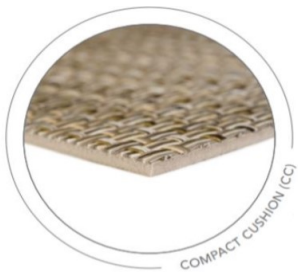

AFFORDABLE VINYL DECKING LEAD ●◇

TEAK SUPREME SOLID MUSHROOM ●○

GRASS CLOTH GULFSAND ●○

GRASS CLOTH GUNMETAL ●○

PEARL GLISTENED PATH ●○

SEAGRASS FOSSIL ●○

BETTER THAN TEAK SHORELINE BLACK □○

BETTER THAN TEAK BOARDWALK BLACK □○

TEAK WOOD GRAIN MAPLE BLACK □○

WAVE RHYTHM ●○

Product Specifications

Roll Width	●	2.59m
	□	3.05m
Roll Size (varies)		25-30m
Backing	○	HD (Heavy Duty)
	◇	CC (Compact Cushion)