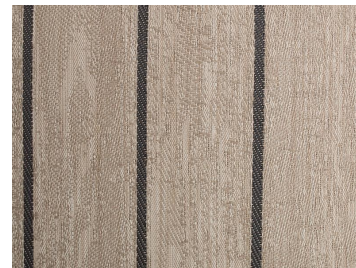

AFFORDABLE VINYL DECKING LEAD ●◇

TEAK SUPREME SOLID MUSHROOM ●○

GRASS CLOTH GULFSAND ●○

GRASS CLOTH GUNMETAL ●○

PEARL GLISTENED PATH ●○

SEAGRASS FOSSIL ●○

BETTER THAN TEAK SHORELINE BLACK □○

BETTER THAN TEAK BOARDWALK BLACK □○

TEAK WOOD GRAIN MAPLE BLACK □○

WAVE RHYTHM ●○

Product Specifications

Roll Width	●	2.59m
	□	3.05m
Roll Size (varies)		25-30m
Backing	○	HD (Heavy Duty)
	◇	CC (Compact Cushion)