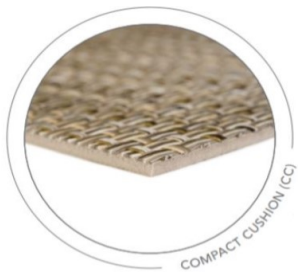

AFFORDABLE VINYL DECKING LEAD ● ◇

TEAK SUPREME SOLID MUSHROOM ● ○

GRASS CLOTH GULFSAND ● ○

GRASS CLOTH GUNMETAL ● ○

PEARL GLISTENED PATH ● ○

SEAGRASS FOSSIL ● ○

BETTER THAN TEAK SHORELINE BLACK □ ○

BETTER THAN TEAK BOARDWALK BLACK □ ○

TEAK WOOD GRAIN MAPLE BLACK □ ○

WAVE RHYTHM ● ○

Product Specifications

Roll Width	●	2.59m
	□	3.05m
Roll Size (varies)		25-30m
Backing	○	HD (Heavy Duty)
	◇	CC (Compact Cushion)