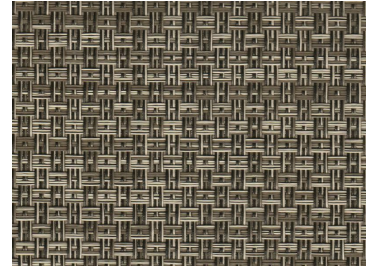

AFFORDABLE VINYL DECKING LEAD ● ◇

TEAK SUPREME SOLID MUSHROOM ● ○

GRASS CLOTH GULFSAND ● ○

GRASS CLOTH GUNMETAL ● ○

PEARL GLISTENED PATH ● ○

SEAGRASS FOSSIL ● ○

BETTER THAN TEAK SHORELINE BLACK □ ○

BETTER THAN TEAK BOARDWALK BLACK □ ○

TEAK WOOD GRAIN MAPLE BLACK □ ○

WAVE RHYTHM ● ○

Product Specifications

Roll Width	●	2.59m
	□	3.05m
Roll Size (varies)		25-30m
Backing	○	HD (Heavy Duty)
	◇	CC (Compact Cushion)