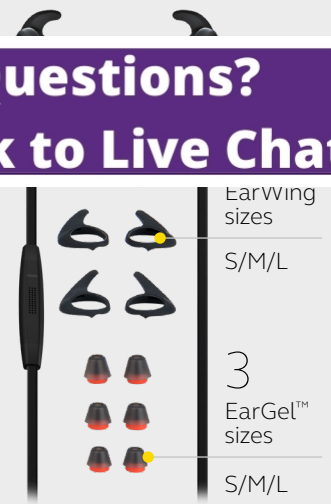

Connects to:

HOW TO START AND PAIR

HOW TO FIT

Select the EarGel™ and EarWing sizes. For optimal quality, mix and match the different EarGel™ and EarWing sizes to find the best fit for your ear.

Questions?
Click to Live Chat

HOW TO USE - CALLS & MUSIC

HOW TO USE - MAGNETIC EARBUDS

	FEATURES	BENEFITS
Connectivity	Computer	Jabra Link 370 Bluetooth® adapter. Up to 30m/100ft wireless range to your computer.
	Dual Bluetooth connectivity	Connect 2 Bluetooth enabled devices at the same time, including smartphone, tablet and computer
	Certifications	Certified for Microsoft Teams ³ , Cisco, Avaya and more
	Multiple device pairing	Pair up to 8 devices
Audio	Microphone	3-microphone ambient noise cancellation technology
	Wind noise protection	Yes, with high-quality wind noise filter applied to the microphone system?
	Listen-in and HearThrough	Long press the audio mode button to hear the outside world without taking off your earbuds
	Superior ANC	Eliminate background noise at the touch of a button
	Software integration	Additional features available via Jabra Direct
Ease of use	Rechargeable battery	Up to 14 hours of battery with charging case
	Magnets in the earbuds	When the earbuds are connected, your music will pause or your call will be ended or power nap mode activated
	Voice assistant enabled	One-touch access to MS Cortana, Siri® and Google Assistant™ ²
	Music control ¹	Track control, play/pause music
	Call management	Answer/reject calls, increase/decrease speaker volume, reject call
Design & comfort	Busylight	Integrated busylight on microphone box
	Accessories	3 pairs of silicon EarGels™/ EarWings (S, M, L) and a USB-A cable
Variants	UC and MS variants	Choose from UC or MS Teams variants
Durability	IP54	Made from premium, durable materials with a 2-year warranty against dust and water
Compatibility	Leading UC vendors and Microsoft Teams ³	