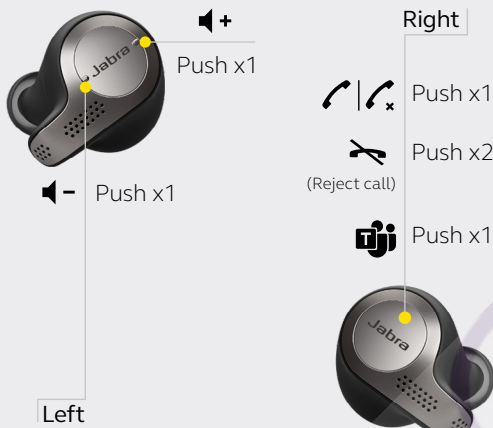

HOW TO USE - CALLS