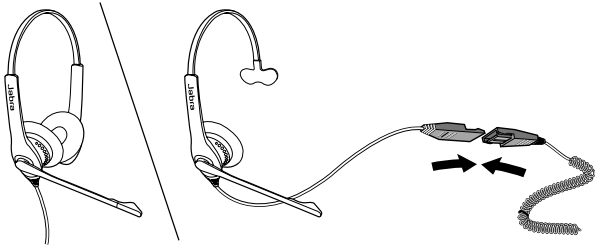

Best in class quality and lightest in its class

¹ Applies to Biz 2300 and Biz 2400 II only. Excludes Biz 1500.

² Go to Jabra.com/xpress

³ Programmable buttons increase user efficiency by supporting applications including the Jabra Contact Center Agent App for Cisco Finesse and Push-To-Talk functionality.

Questions?
Click to Live Chat

01 How to connect

Duo or mono models with QD connectivity

QD connectivity

Duo or mono models with USB connectivity simply plug into the USB port on your PC

02 How to use

Jabra Biz 2300 and Jabra 2400 II have 360° spin boom arms, Jabra Biz 1500 has a 270° spin boom arm so it can be easily adjusted without breaking