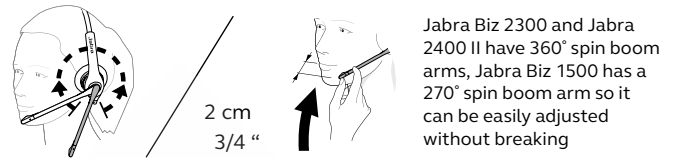

Questions?
Click to Live Chat

01 How to connect

Duo or mono models with QD connectivity

QD connectivity

Duo or mono models with USB connectivity simply plug into the USB port on your PC

02 How to use

Jabra Biz 2300 and Jabra 2400 II have 360° spin boom arms, Jabra Biz 1500 has a 270° spin boom arm so it can be easily adjusted without breaking