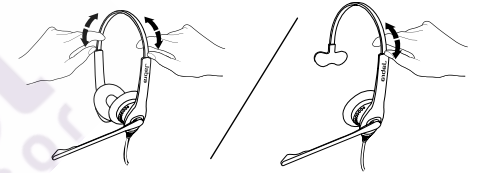

Questions?
Click to Live Chat

01 How to connect

02 How to use

Jabra Biz 2300 and Jabra 2400 II have 360° spin boom arms, Jabra Biz 1500 has a 270° spin boom arm so it can be easily adjusted without breaking

Adjustable headband available for both duo and mono versions

Features and specifications

		Jabra Biz 1500	Jabra Biz 2300	Jabra Biz 2400 II
Work Space	At office desk	•	•	•
	Desk phone¹	•	•	•
Connectivity	Softphone	•	•²	•
	Breath resistant mic		•	•
Sound	QD - Wideband up to 4.5khz	•	•	•
	QD - Wideband up to 6.8khz		•	•
	USB - Wideband up to 6.8khz	•	•	•
	USB - Hi-Fi sound up to 16khz		•	•
Comfort/ Wearing Style	Ear cushions	Foam	Foam and leatherette	Leatherette
	Flexible spin boom arm	270°	360°	360°
	Headband padding			•
	Headband	•	•	•
	Earhook (Mono only)			•
	Neckband (Mono only)			•
	Mono/Duo	•	•	•
Cable	Corded	•	•	•

¹ All QD headsets require a connection cable (Jabra Link 180, 230, 260, 260 MS, 265 or Jabra Link 280)

² USB-A and USB-C variants available