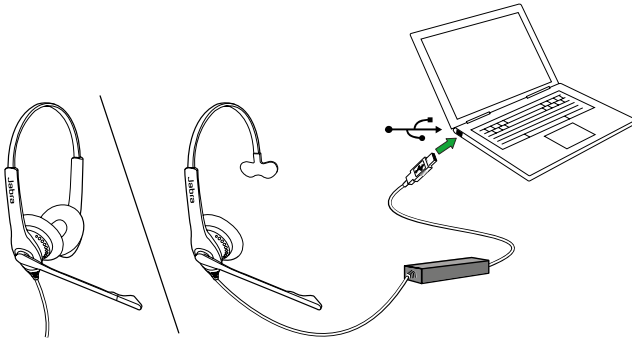

Questions?
Click to Live Chat

01 How to connect

Duo or mono models with QD connectivity

QD connectivity

Duo or mono models with USB connectivity simply plug into the USB port on your PC

02 How to use

Jabra Biz 2300 and Jabra 2400 II have 360° spin boom arms, Jabra Biz 1500 has a 270° spin boom arm so it can be easily adjusted without breaking