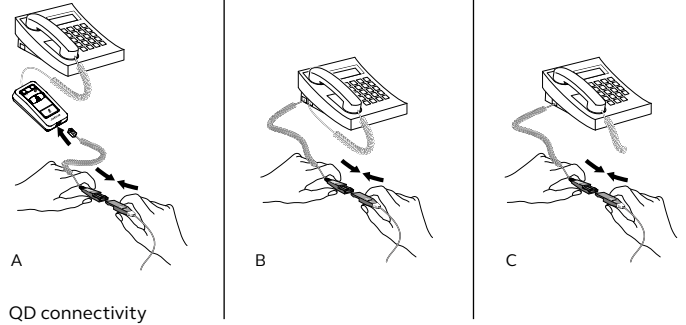

Best in class quality and lightest in its class

¹ Applies to Biz 2300 and Biz 2400 II only. Excludes Biz 1500.

² Go to Jabra.com/xpress

³ Programmable buttons increase user efficiency by supporting applications including the Jabra Contact Center Agent App for Cisco Finesse and Push-To-Talk functionality.

Questions?
Click to Live Chat

01 How to connect

Duo or mono models with QD connectivity

QD connectivity

Duo or mono models with USB connectivity simply plug into the USB port on your PC

02 How to use

Jabra Biz 2300 and Jabra 2400 II have 360° spin boom arms, Jabra Biz 1500 has a 270° spin boom arm so it can be easily adjusted without breaking