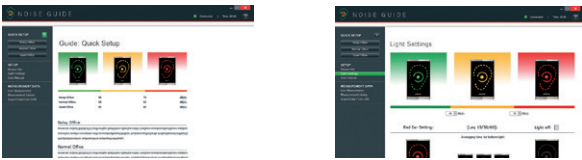

Visual feedback of noise levels – driving positive workplace culture

Get instant visual feedback when noise levels exceed a set limit. The Instant Feedback Technology will make the unit turn red, yellow, or green to make people aware of the current noise level. This encourages everyone to reduce the noise, creating a better working environment.

Reasons to choose Jabra Noise Guide

- Visual feedback of noise levels, driving positive workplace culture
- Measure underlying noise trends
- Customize sensitivity levels for specific needs
- Data is easily uploaded by a USB cable connected to a PC
- Easy to set up

01 How to connect

The Jabra Noise Guide comes with the main Noise Guide unit; an 8 GB USB key with software; a power adaptor with EU, UK and US plugs; and a USB cable to connect the Noise Guide to the power adaptor or a PC.

Plug and play with USB connection for fast set up.

02 How to use

The Jabra Noise Guide comes pre-set for "Noisy Office" but settings can easily be changed using the software.

Standard settings are:
Green Ear : < 60 dB, Yellow Ear : 60 – 70 dB, Red Ear : > 70 dB.