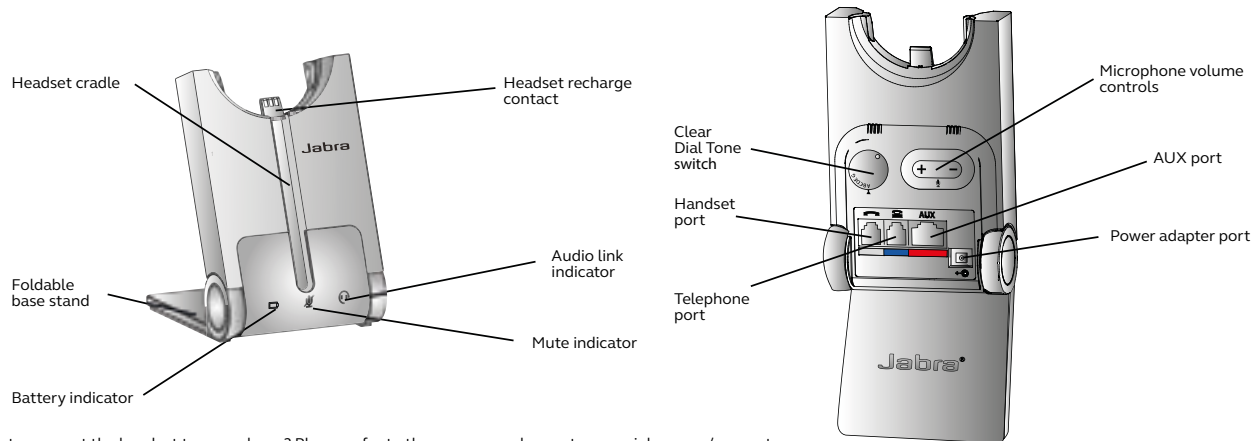

Jabra Pro 900 Series - Product overview

01 Base

You need assistance to connect the headset to your phone? Please refer to the user manual or go to www.jabra.com/support