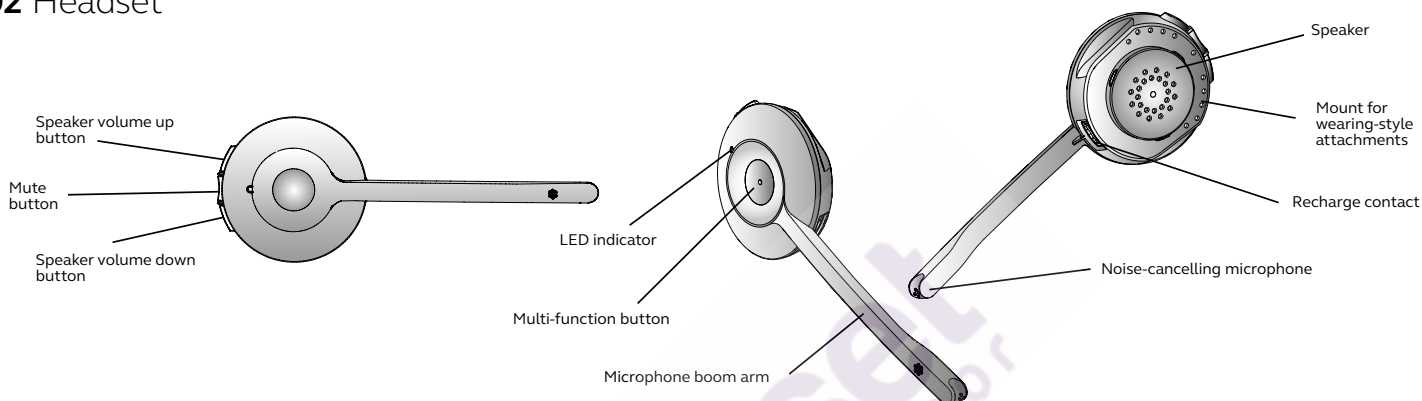

02 Headset

Specifications

Work Space	At office desk	•	•	•	•
	Around office	•	•	•	•
	On the go		•		•
Connectivity	Desk phone	•	•		
	Softphone			•	•
	Mobile¹		•		•
	Tablet¹		•		•
Wireless Technology	DECT	•		•	
	Bluetooth^{®2}		•		•
Build	Mono	•	•	•	•
	Duo	•	•	•	
Wearing Style	Headband	•	•	•	•
	Earhook (Mono only)	•³	•³	•³	•³
	Neckband (Mono only)	•³	•³	•³	•³
Cable	Wireless	•	•	•	•
Talk time	Up to -hours	8	12	8	12
	Up to -m/ft	120/395	100/330	120/395	100/330

¹ Mobile connectivity available on Pro 925 Dual Connectivity and Pro 935 Dual Connectivity models ² Bluetooth and NFC enabled for easy pairing and connectivity on Pro 925 Dual Connectivity and Pro 935 Dual Connectivity ³ Available as an accessory

Questions?
Click to Live Chat