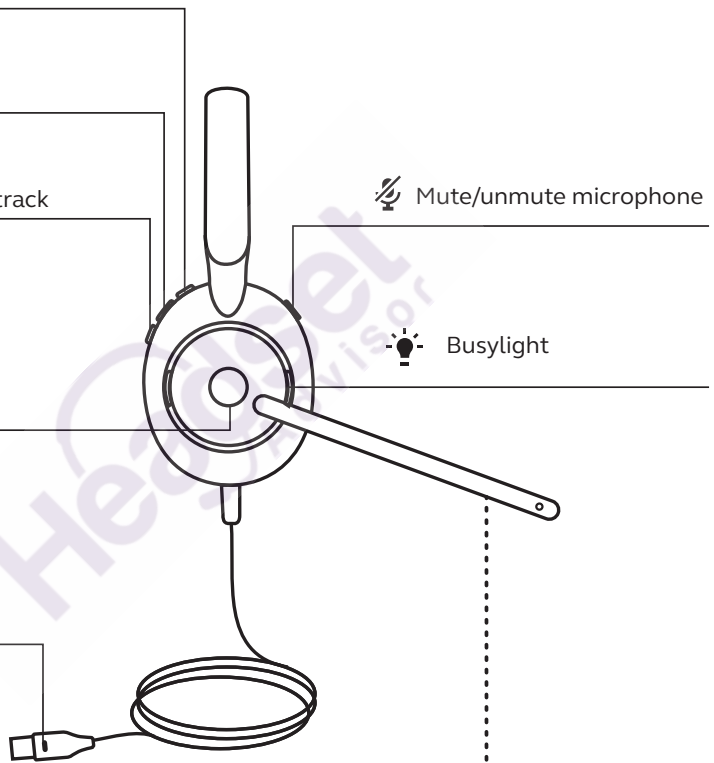

Evolve2 30

⏮/⏭ Volume up/next track

▶/⏸ Play/pause music

⏪/⏩ Volume down/prev. track

📞 Answer or end call

💡 Mute status

🔇 Mute/unmute microphone

💡 Busylight