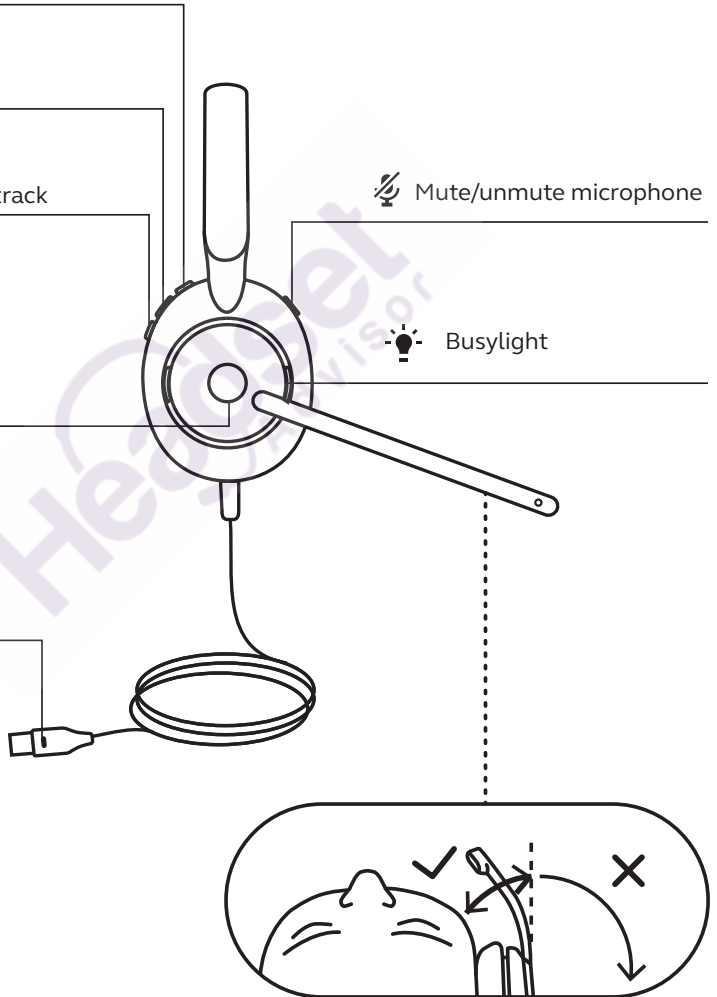

Evolve2 30

⏮/⏭ Volume up/next track

▶/⏸ Play/pause music

⏮/⏭ Volume down/prev. track

🔇 Mute/unmute microphone

💡 Busylight

📞 Answer or end call

💡 Mute status