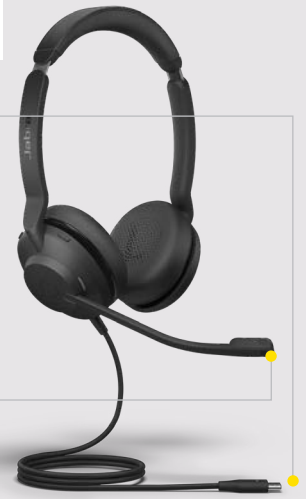

Instant 'do not disturb' sign.

The Evolve2 30 automatically knows when you need peace and quiet, with an integrated busylight that turns on automatically when you're on a call. You can also turn it on manually to signal 'do not disturb' mode.

Future-proof tech that gets better with age.

Upgradeable platform that will add even more value to your investment, with future firmware upgrades through Jabra Xpress.

¹ Based on Jabra calculations, compared to Evolve 30.
* Microsoft Teams variant only.

**Questions?
Click to Live Chat**

HOW TO START

Plug the Jabra Evolve2 30 into either a USB-A or USB-C port on your computer (depending on the USB variant of the headset).

Position the microphone near your mouth.