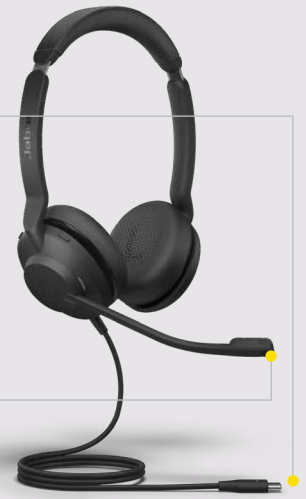

Instant 'do not disturb' sign.

The Evolve2 30 automatically knows when you need peace and quiet, with an integrated busylight that turns on automatically when you're on a call. You can also turn it on manually to signal 'do not disturb' mode.

Future-proof tech that gets better with age.

Upgradeable platform that will add even more value to your investment, with future firmware upgrades through Jabra Xpress.

¹ Based on Jabra calculations, compared to Evolve 30.
* Microsoft Teams variant only.

**Questions?
Click to Live Chat**

HOW TO START

Plug the Jabra Evolve2 30 into either a USB-A or USB-C port on your computer (depending on the USB variant of the headset).

Position the microphone near your mouth.