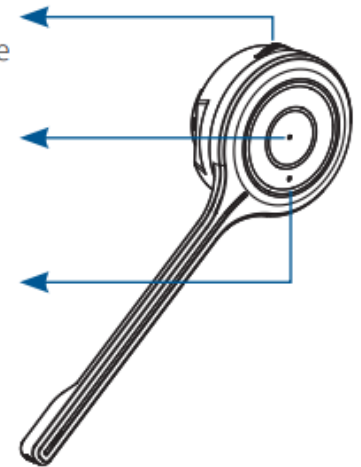

Discover Adapt 30

Best for users who like an over-the-head option with a single or dual speaker to wearing option to choose from.

Mute /
Speaker Volume

Hook On/Off
Answer / End
a call

In-use / busy
indicator

Base Unit