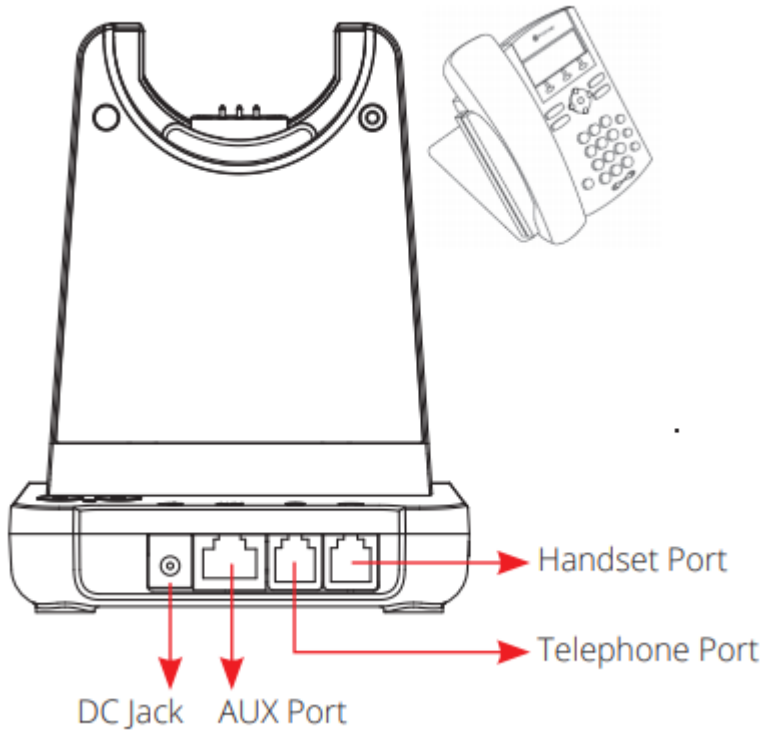

Discover Adapt 30

Best for users who like an over-the-head option with a single or dual speaker to wearing option to choose from.

Mute /
Speaker Volume

Hook On/Off
Answer / End
a call

In-use / busy
indicator