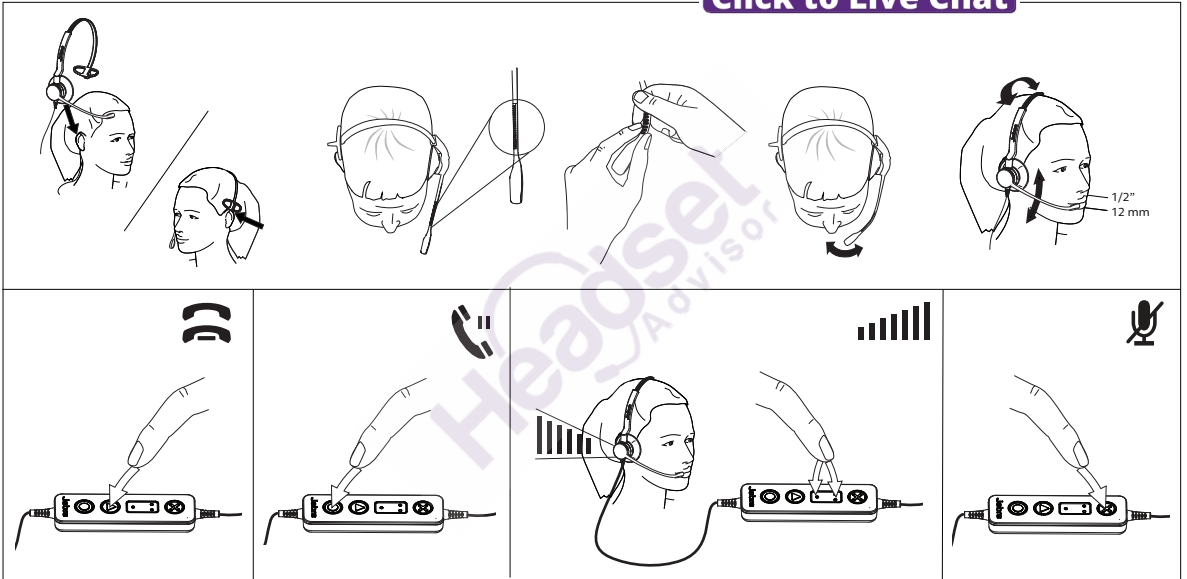

Jabra Biz™ 2300 headset USB

Quick Start Guide

Questions?
Click to Live Chat

NOTE: USB-C connection is optimized for computers. USB-C connection with a mobile phone or tablet may give reduced performance.