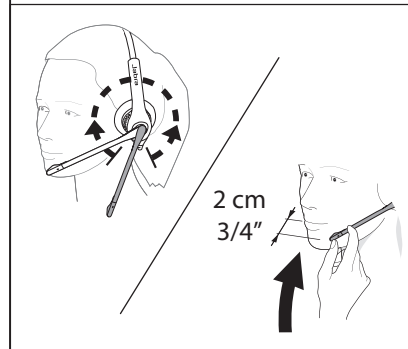

## Jabra BIZ 1500 QD Mono/Duo Quick Start Guide

MADE IN CHINA  
MODEL: HSC023

A BRAND BY

GN Netcom

JABRA® IS A REGISTERED TRADEMARK OF GN NETCOM A/S

www.jabra.com

81-04071 C