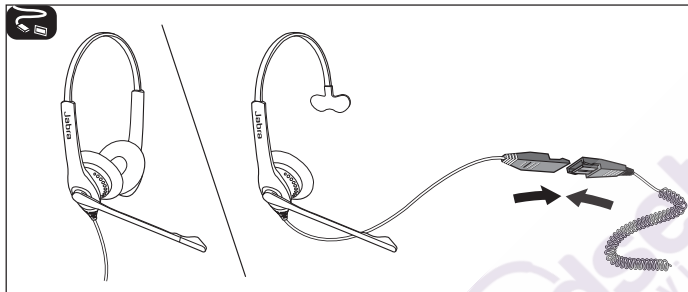

## Jabra BIZ 1500 QD Mono/Duo Quick Start Guide

MADE IN CHINA  
MODEL: HSC023

A BRAND BY

GN Netcom

JABRA® IS A REGISTERED TRADEMARK OF GN NETCOM A/S

www.jabra.com

81-04071 C