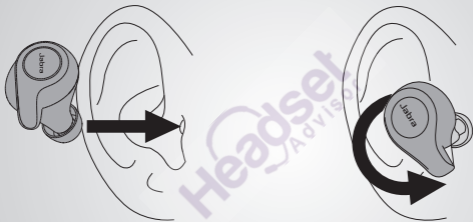

[Jabra.com/manuals](https://www.jabra.com/manuals)

Get started

Computer

Take the earbuds out of the charging case and plug the Bluetooth adapter into your computer to connect.

- 1 Install Jabra Direct.

Smartphone

Hold (3 secs) the button on the right earbud to power off.

Hold the same button until the LED flashes blue. Follow the voice instructions to connect.

How to fit

Insert

the earbud into your ear.

Rotate

the earbud to fit snug inside your ear canal. The microphone should point towards your mouth.