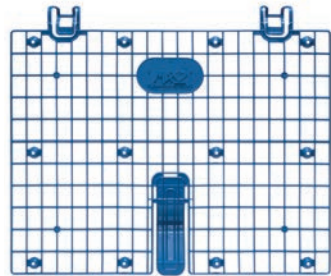

 **TOOL@RREST GLOBAL DROP / HAND RAIL PROTECTION**

Tool@rrest Global dropped object prevention mats, guards and hooks

Designed to allow operatives to place tools and fixings safely when working at height to prevent them dropping through the grating or handrails.

TOOL@RREST GLOBAL REUSABLE CABLE TIE/PIPE TIE HOOK

Code: **TA500052**

Tool@rrest Global large, lockable reusable cable tie with 360° hook rated to 20kg.

TOOL@RREST GLOBAL MAT SIZE 2

Code: **TA500045**

Tool@rrest Global 1m x 1m high performance drop mat with blue high visibility reinforced edge with eyelets for securing to platform / handrails inter locking.

TOOL@RREST GLOBAL HANDRAIL GUARD

Code: **TA500049**

Tool@rrest Global durable, flexible, one piece, stackable light weight, robust high grade poly propylene handrail guard with built in toe board clip.

TOOL@RREST GLOBAL MAT SIZE 1

Code: **TA500047**

Tool@rrest Global 1m x 2m black high performance drop mat with blue high visibility reinforced edge with eyelets for securing to platform/handrails. Interlocking if required.