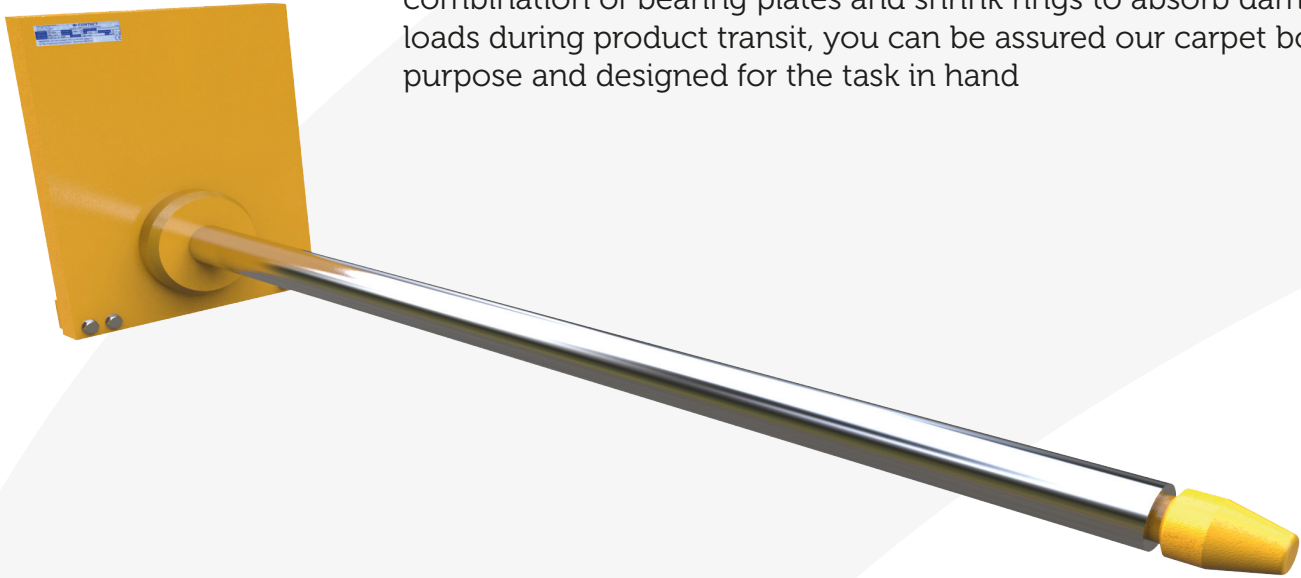

Carriage Mounted Carpet Boom - CMBS

Our popular Carriage Mounted Carpet Boom offers an easy solution to the lifting and transport of carpets and all other floor covering or similar rolled materials.

With a unique threaded pole construction, the risk of stress weld failure is completely removed. Utilising high grade quality EN19T steel and a combination of bearing plates and shrink rings to absorb damaging shock loads during product transit, you can be assured our carpet booms are fit for purpose and designed for the task in hand

Features & Benefits

- Threaded pole design offers enhanced strength properties and long-term durability
- No welding need with threaded pole design which eliminates possibility of stress weld failure (common with inferior booms)
- High grade EN19T steel, offering strong, durable and long service life properties
- Bearing plate and shrink ring combination absorbs damaging shock loads during transit
- Leading edge nose cone designed to avoid damage to the roll being handled whilst offering easy 'glide in' pick up
- CE marked and supplied with Certificate of Conformity to meet health and safety regulations