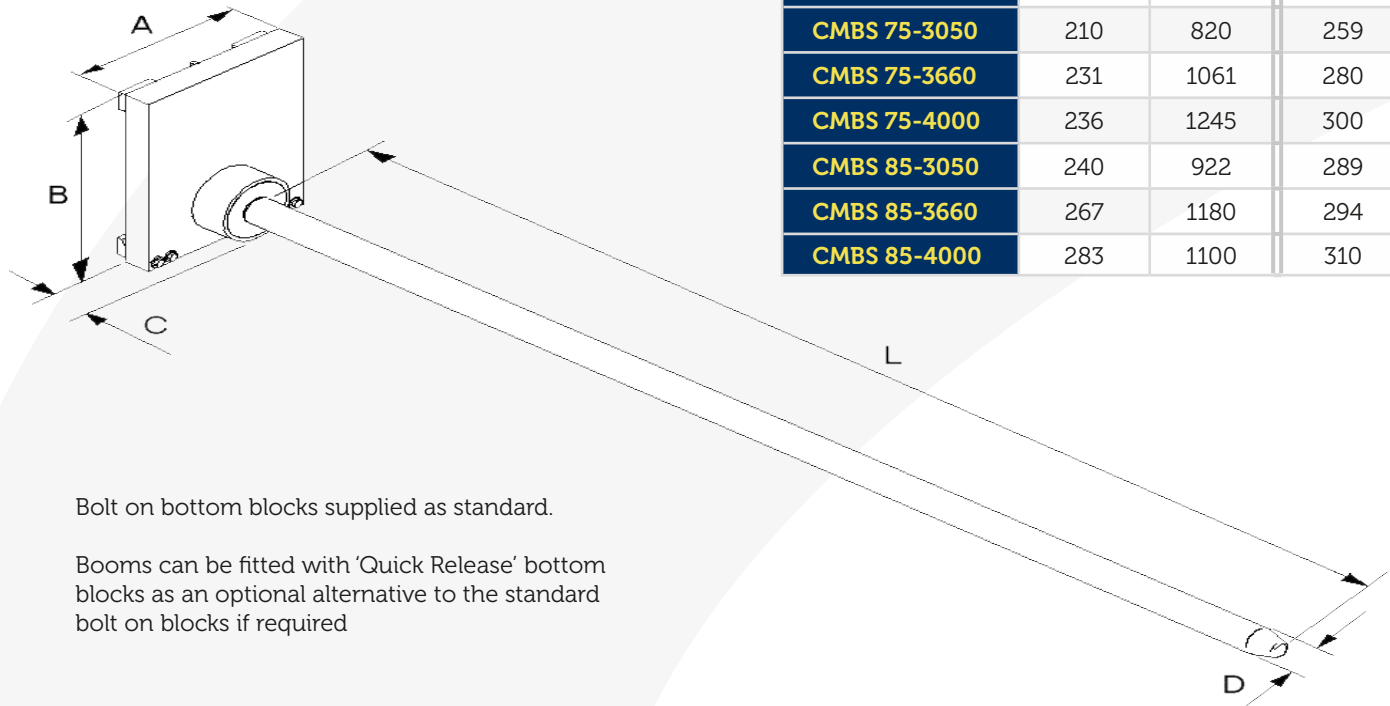

Carriage Mounted Carpet Boom - CMBS

Weights & Dimensions

	Class 2		Class 3	
Model Ref	Weight (kgs)	C of G (mm)	Weight (Kgs)	C of G (mm)
CMBS 70-3050	197	764	245	612
CMBS 70-3660	215	995	263	811
CMBS 70-4000	223	1240	280	1225
CMBS 75-3050	210	820	259	665
CMBS 75-3660	231	1061	280	877
CMBS 75-4000	236	1245	300	1230
CMBS 85-3050	240	922	289	767
CMBS 85-3660	267	1180	294	999
CMBS 85-4000	283	1100	310	1085

Bolt on bottom blocks supplied as standard.

Booms can be fitted with 'Quick Release' bottom blocks as an optional alternative to the standard bolt on blocks if required.

	Class 2		Class 3		'C' (mm)	'D' (mm)	'L' (mm)	Capacity @ 2000mm (Kgs)
Model Ref	'A' (mm)	'B' (mm)	'A' (mm)	'B' (mm)				
CMBS 70-3050	400	500	500	600	140	70	3050	384
CMBS 70-3660	400	500	500	600	140	70	3660	384
CMBS 70-4000	400	500	500	600	140	70	4000	384
CMBS 75-3050	400	500	500	600	140	75	3050	480
CMBS 75-3660	400	500	500	600	140	75	3660	480
CMBS 75-4000	400	500	500	600	140	75	4000	480
CMBS 85-3050	400	500	500	600	140	85	3050	700
CMBS 85-3660	400	500	500	600	140	85	3660	700
CMBS 85-4000	400	500	500	600	140	85	4000	700