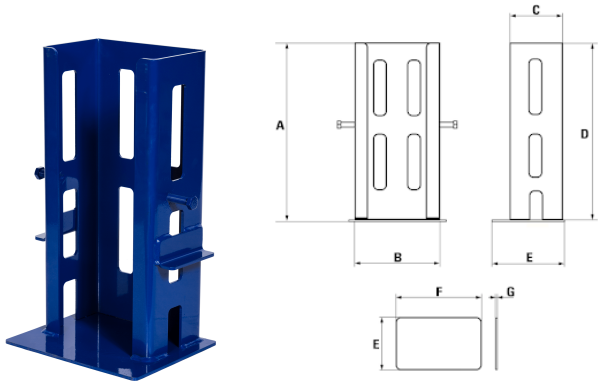

Test Weight Stillage – TWS

- Suitable for moving 80kg of GT test weights.
- 100kgs total weight when stacked with 4 x 20kgs GT hand test weights.
- Blue painted.
- Company branding via laser cutting available.
- Certification available **2.1**

Product Code	Size	A	B	C	D	E	F	G	Weight
	kgs	mm	mm	mm	mm	mm	mm	mm	kgs
TWS	20	581	276	171	575	265	330	6	20