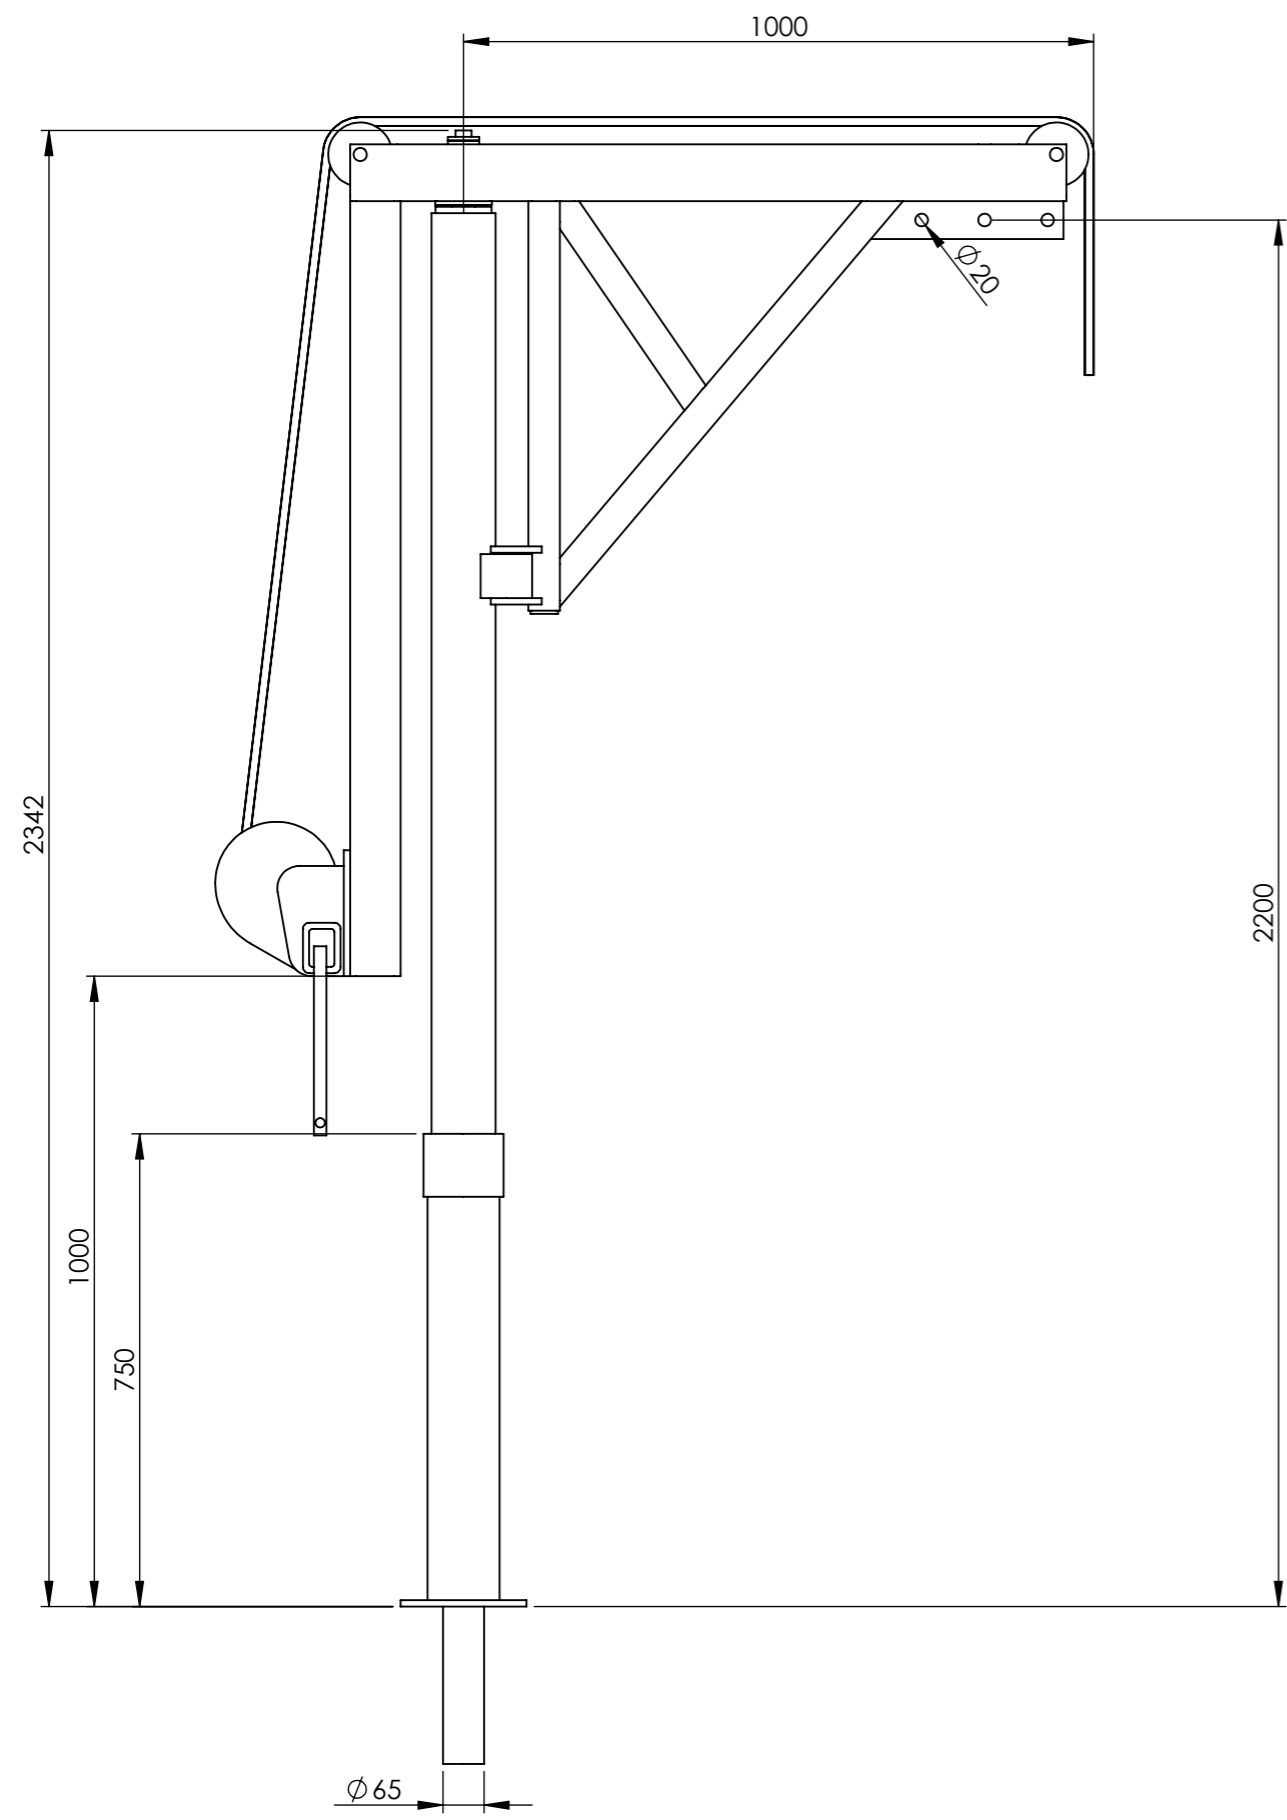

"500kg WLL Split Pole Winched 360 Davit"

Mild Steel Finish Ref; Galvanised

Front Elevation

Isometric View

"500kg WLL Split Pole Winched 360 Davit"

Mild Steel Finish Ref; Galvanised

Front Elevation

Isometric View

"500kg WLL Split Pole Winched 360 Davit"

Mild Steel Finish Ref; Galvanised

Front Elevation

Isometric View