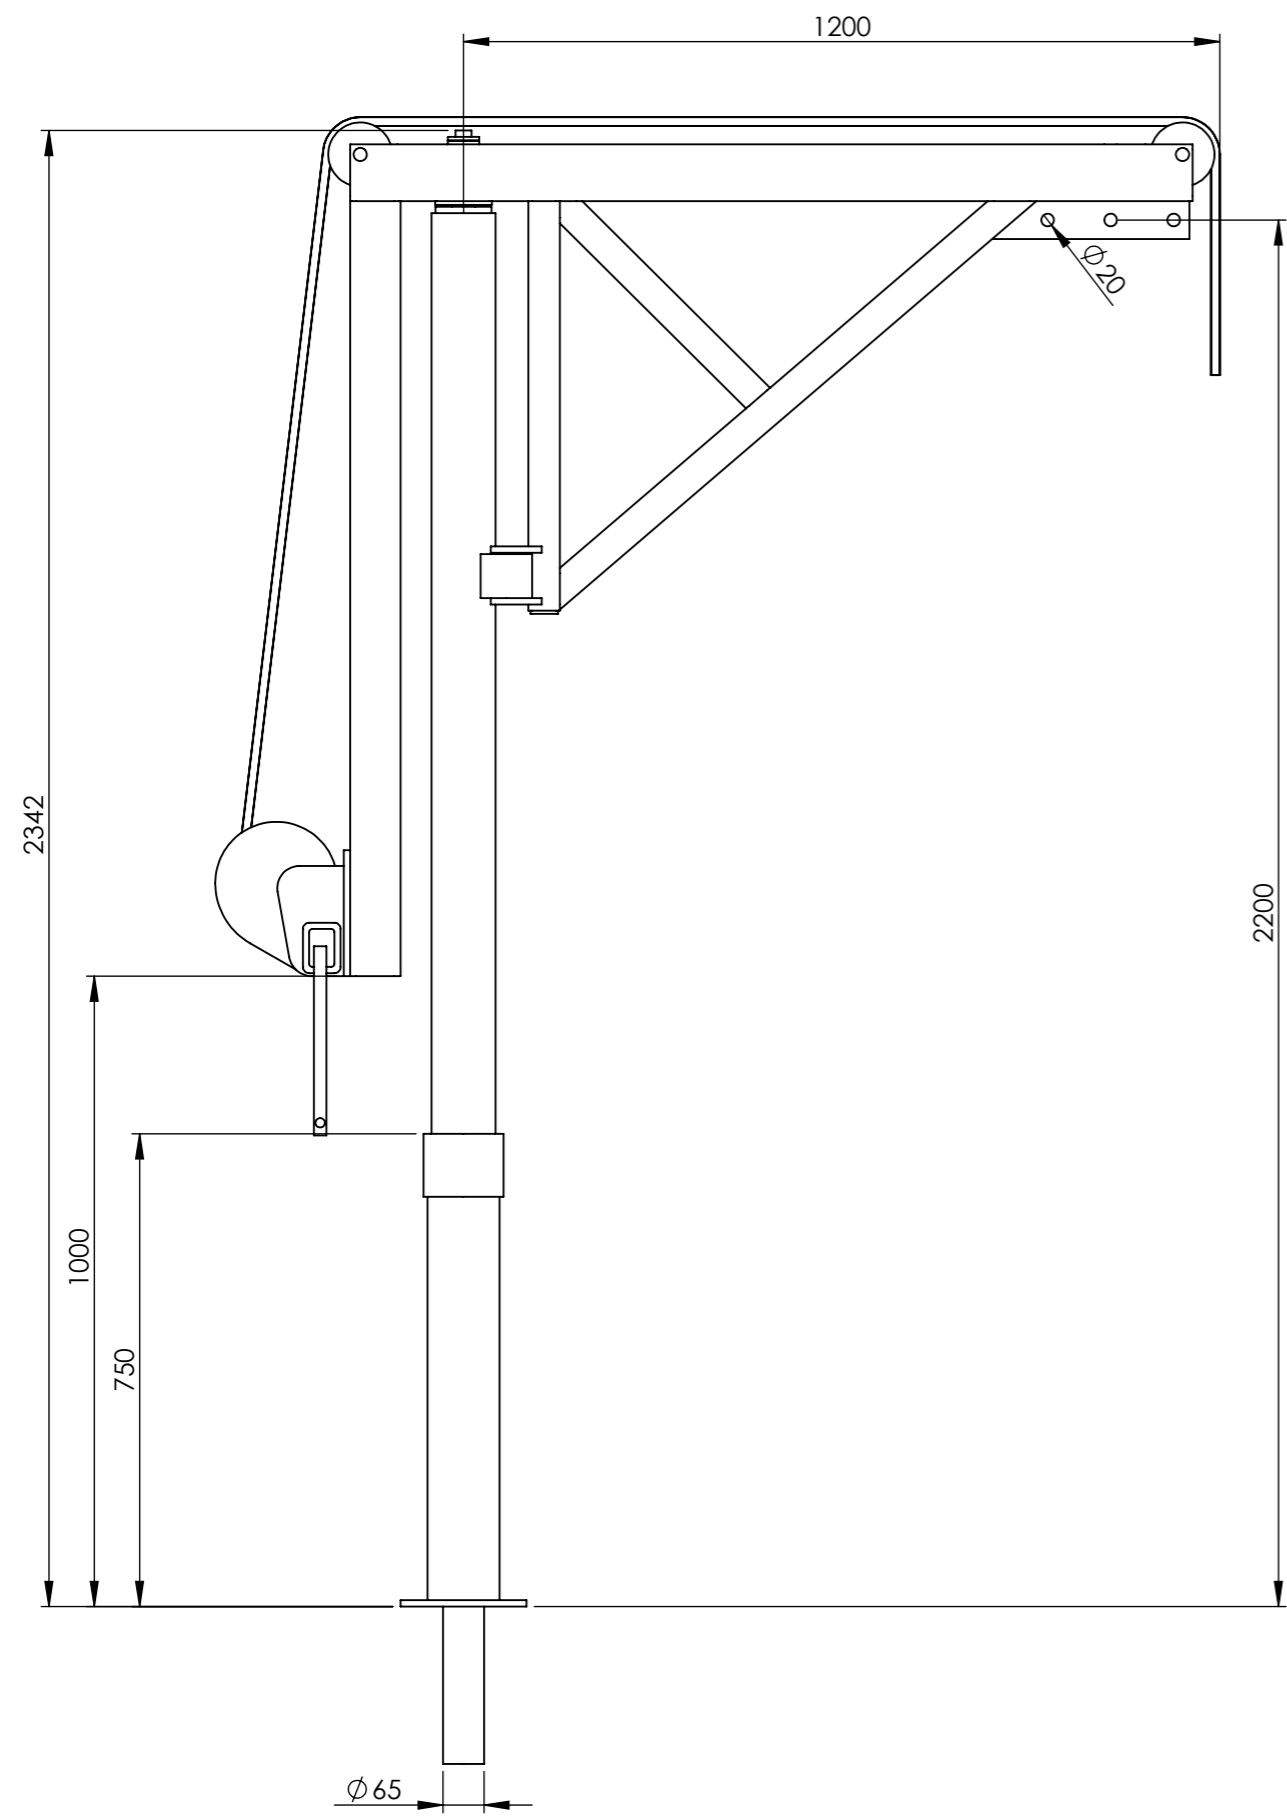

"500kg WLL Split Pole Winched 360 Davit"

Mild Steel Finish Ref; Galvanised

Front Elevation

Isometric View

"500kg WLL Split Pole Winched 360 Davit"

Mild Steel Finish Ref; Galvanised

Front Elevation

Isometric View

"500kg WLL Split Pole Winched 360 Davit"

Mild Steel Finish Ref; Galvanised

Front Elevation

Isometric View