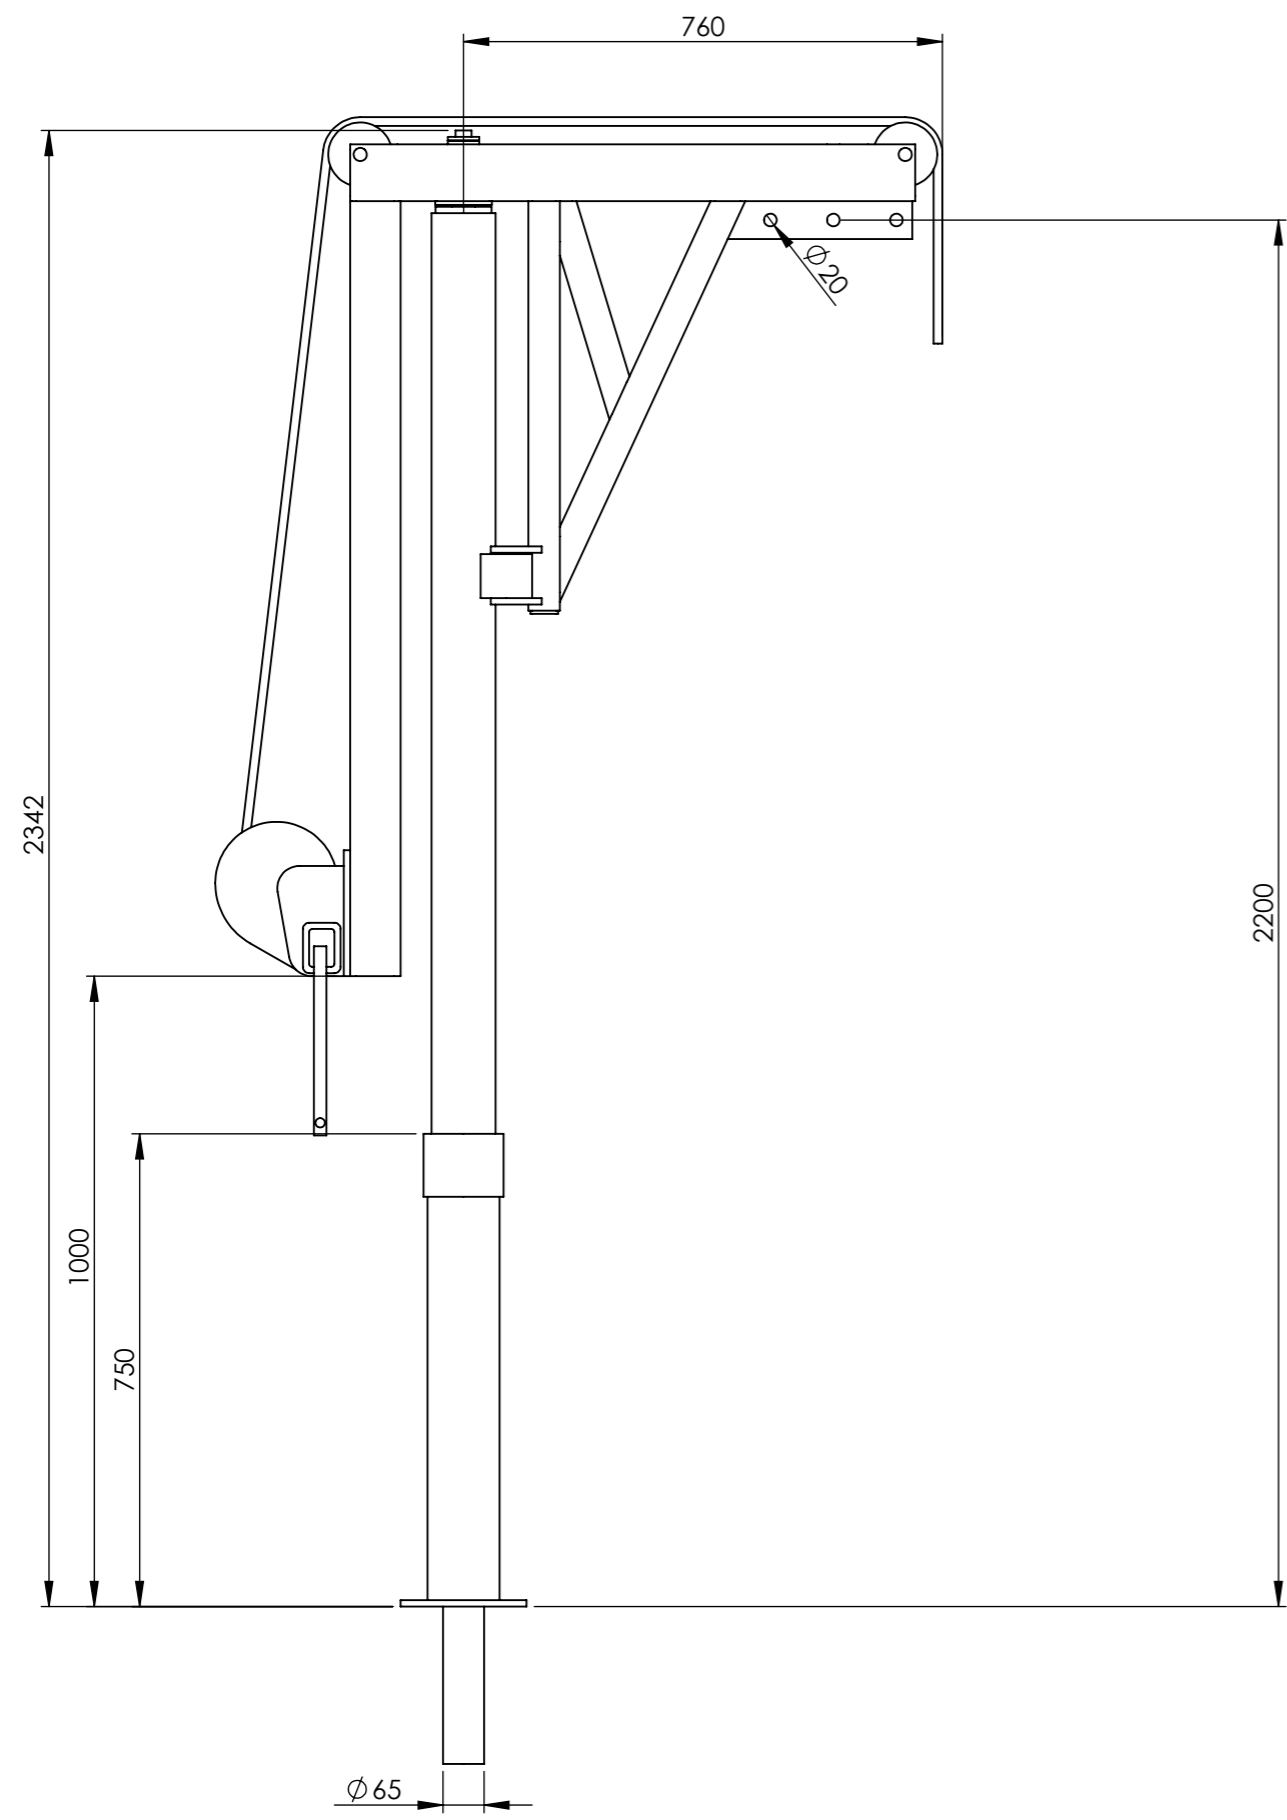

"500kg WLL Split Pole Winched 360 Davit"

Mild Steel Finish Ref; Galvanised

Front Elevation

Isometric View

"500kg WLL Split Pole Winched 360 Davit"

Mild Steel Finish Ref; Galvanised

Front Elevation

Isometric View

"500kg WLL Split Pole Winched 360 Davit"

Mild Steel Finish Ref; Galvanised

Front Elevation

Isometric View