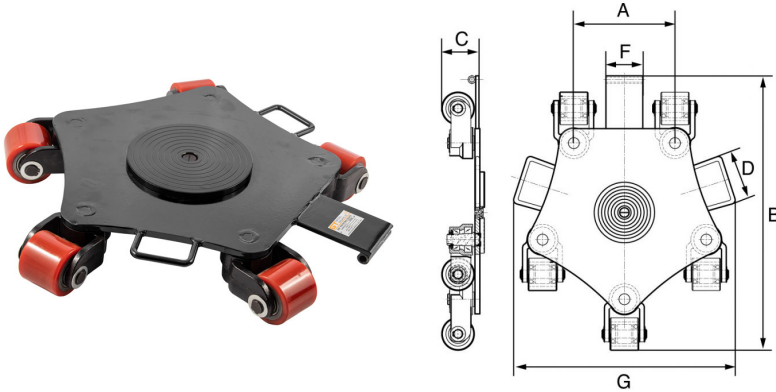

GT Viper 360° Rotating Machinery Moving Skate 4T – VRS4

- Each wheel rotates 360 ° to allow movement in all directions with minimum effort.
- Turnable, has bearing for easy turning.
- Polyurethane wheels to reduce the risk of change to the floor.
- Handle used to pull and steer the load (not supplied as standard).
- Handle to fit: VRSHAN (V4503).

Certification available **2.1** **2.2**

| Product Code | Capacity | A | B | C | D | F | G | Weight |
|--------------|----------|-----|-------|-------|-------|----|--------|--------|
| | t | mm | mm | mm | mm | mm | mm | kgs |
| VRS4 | 4 | 250 | 676.2 | 105.5 | 122.2 | 91 | 547.34 | 39 |