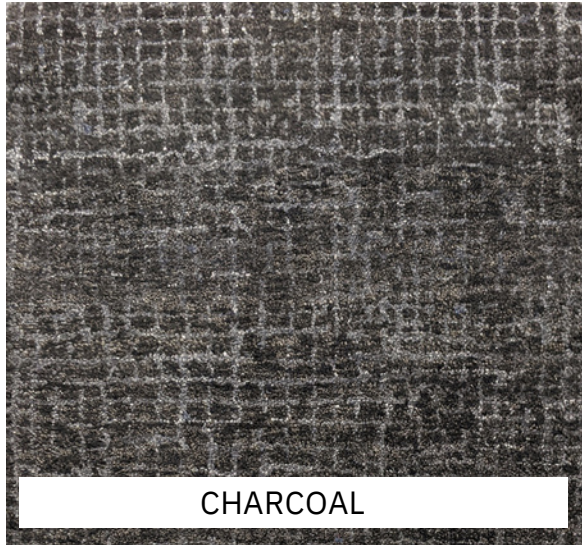

SAHARA

DESIGN 1

CHARCOAL

SAND

SEA GRASS

SILVER

STOCK SIZES	From 245x305cm, 275x365cm, 305x430cm &
CUSTOM SIZES	365x460cm From 170x240cm to 600x900cm
QUALITY	60 Knot
FIBRE	Handspun Wool & Silk
PILE	9mm
LEAD	16-20 weeks up to 305 x 430cm

SAHARA

DESIGN 3

CHARCOAL

SAND

SEA GRASS

SILVER

STOCK SIZES	From 245x305cm, 275x365cm, 305x430cm &
CUSTOM SIZES	365x460cm From 170x240cm to 600x900cm
QUALITY	60 Knot
FIBRE	Handspun Wool & Silk
PILE	9mm
LEAD	16-20 weeks up to 305 x 430cm

SAHARA

DESIGN 4

CHARCOAL

SAND

SEA GRASS

SILVER

STOCK SIZES	From 245x305cm, 275x365cm, 305x430cm &
CUSTOM SIZES	365x460cm From 170x240cm to 600x900cm
QUALITY	60 Knot
FIBRE	Handspun Wool & Silk
PILE	9mm
LEAD	16-20 weeks up to 305 x 430cm