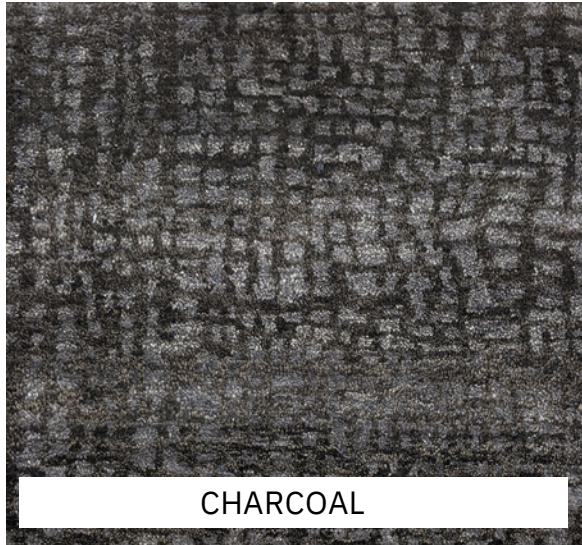

SAHARA

DESIGN 1

CHARCOAL

SAND

SEA GRASS

SILVER

STOCK SIZES	From 245x305cm, 275x365cm, 305x430cm &
CUSTOM SIZES	365x460cm From 170x240cm to 600x900cm
QUALITY	60 Knot
FIBRE	Handspun Wool & Silk
PILE	9mm
LEAD	16-20 weeks up to 305 x 430cm

SAHARA

DESIGN 2

STOCK SIZES	From 245x305cm, 275x365cm, 305x430cm &
CUSTOM SIZES	365x460cm From 170x240cm to 600x900cm
QUALITY	60 Knot
FIBRE	Handspun Wool & Silk
PILE	9mm
LEAD	16-20 weeks up to 305 x 430cm

SAHARA

DESIGN 3

CHARCOAL

SAND

SEA GRASS

SILVER

STOCK SIZES	From 245x305cm, 275x365cm, 305x430cm &
CUSTOM SIZES	365x460cm From 170x240cm to 600x900cm
QUALITY	60 Knot
FIBRE	Handspun Wool & Silk
PILE	9mm
LEAD	16-20 weeks up to 305 x 430cm