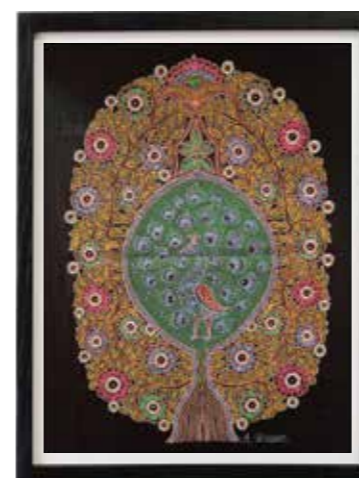

Peacock Gond Painting on Handmade Paper

Gond Painting

Material: Acrylic paint on 300 GSM handmade paper

Size: 38.1cm x 27.9cm

Product Code : 1100

Vigilant Owl Gond Painting on Handmade Paper

Gond Painting

Material: Acrylic paint on 300 GSM handmade paper

Size: 38.1cm x 27.9cm

Product Code : 1101

Elephant and Birds Gond Painting on Handmade Paper

Gond Painting

Material: Acrylic paint on 300 GSM handmade paper

Size: 38.1cm x 27.9cm

Product Code : 1102

Rogan Art Tree of Life and Peacock Painting

Size: 61cm x 43.2cm

Product Code : 1104

Hand-painted Ganjifa Painting of Goddess Laxmi

Mysore Ganjifa Painting

Material: Oil Paint on paper

Size: 10.16cm x 7.62cm

Product Code : 1105

Hand-painted Ganjifa Painting of Lord Ganesha