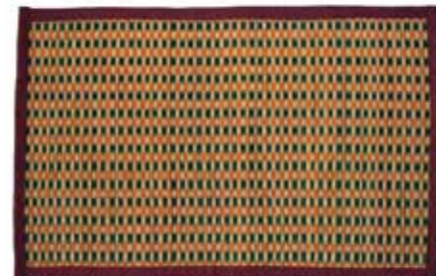

Product Code : 1147

Red and Mustard Handwoven Masland Table Mat and Runner Set

Madurkathi Mats

Material: Madurkathi reed and azo-free dyes

Size: Mat: 43.2cm x 30.5cm each;
Runner: 147.3cm x 30.5cm

Product Code : 1148

Pattamadai River Grass Orange and Maroon Table Mats- Set of 4

Pattamadai Mats

Material: Korai grass (river grass) and cotton

Size: 50cm x 31cm

Product Code : 1149

Pattamadai River Grass Orange and Green Table Mats- Set of 4