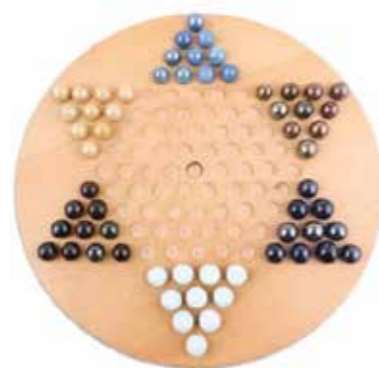

Product Code : 1159

Wooden Dice Set

Wood Carving

Material: Acacia wood, galvanized steel sheet and brass hardware
 Size: Dice box ; 6.5 cm x 6.2 cm x 6.2 cm
 Dice dim : 2.2 cm x 2.2 cm x 2.2 cm

Product Code : 1160

Wooden Chinese Checkers

Wood Carving

Material: Beech wood and glass marbles
 Size: Board dim : 30cm dia. x 2.2 cm
 Marble dim : 1.5 dia

Product Code : 1161

Wooden Pinball Set

Wood Carving

Material: Beech wood, plywood, stainless steel marbles, brass nails
 Size: board dim : 5cm x 20.7 cm x 35cm; marble dim : 1 cm dia.