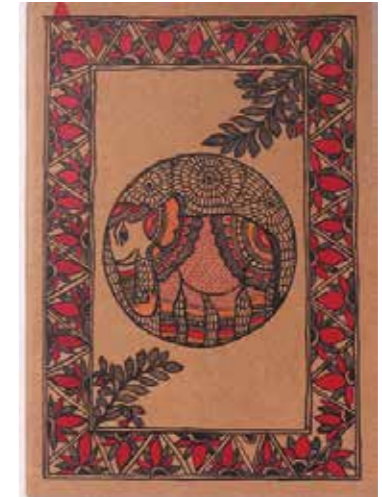

Hand-painted Sky Blue Cover Notebook with Gond Artwork of Tiger and Bird

Gond Painting

Material: Acrylic paint and 80 GSM paper
Size: A5 (14.8 cm x 21 cm); 64 blank pages
Product Code : 1006

Hand-painted Grey Cover Notebook with Gond Artwork of Birds and Leaves

Gond Painting

Material: Acrylic paint and 80 GSM paper
Size: A5 (14.8 cm x 21 cm); 64 blank pages
Product Code : 1007

Hand-painted Notebook with Madhubani Artwork of Fish

Madhubani Painting

Material: Acrylic paint and 80 GSM paper
Size: A5 (14.8 cm x 21 cm); 64 blank pages
Product Code: 1008

Hand-painted Notebook with Madhubani Artwork of Elephant

Madhubani Painting

Material: Acrylic paint and 80 GSM paper
Size: A5 (14.8 cm x 21 cm); 64 blank pages
Product Code : 1009

Hand-painted Notebook with Madhubani Artwork of Parrot