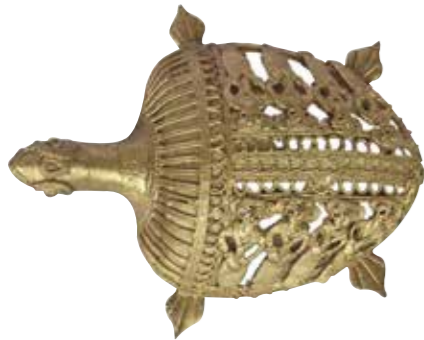

Dokra Tortoise Brass Figurine

Dokra

Material: Brass

Size: 12.7cm x 11.4cm x 3cm

Product Code : 1072