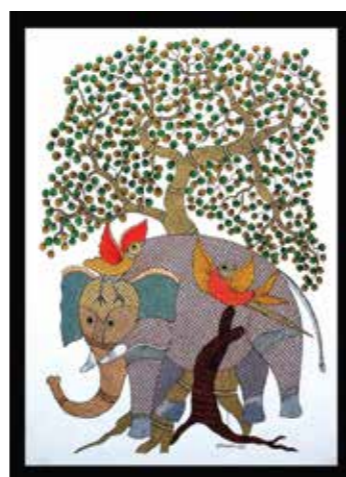

Gambhira Masks

Material: Gamari wood (White teak) and vegetable colour (boshutbor)
Size: 61cm x 10.1cm x 10.1cm

Product Code : 1099

Home Décor: Art

Home is where the heART is.
From folk paintings to Sanjhi paper cut artworks, discover original art by traditional artists.

Peacock Gond Painting on Handmade Paper

Gond Painting

Material: Acrylic paint on 300 GSM handmade paper

Size: 38.1cm x 27.9cm

Product Code : 1100

Vigilant Owl Gond Painting on Handmade Paper

Gond Painting

Material: Acrylic paint on 300 GSM handmade paper

Size: 38.1cm x 27.9cm

Product Code : 1101

Elephant and Birds Gond Painting on Handmade Paper

Gond Painting

Material: Acrylic paint on 300 GSM handmade paper

Size: 38.1cm x 27.9cm

Product Code : 1102

Rogan Art Tree of Life and Peacock Painting