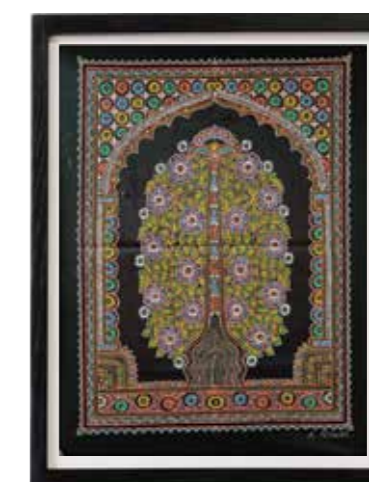

Rogan Art Tree of Life Painting with Floral Motifs

Rogan Art

Material: Cotton cloth and natural colours mixed with caster oil

Size: 61cm x 43.2cm

Product Code : 1104