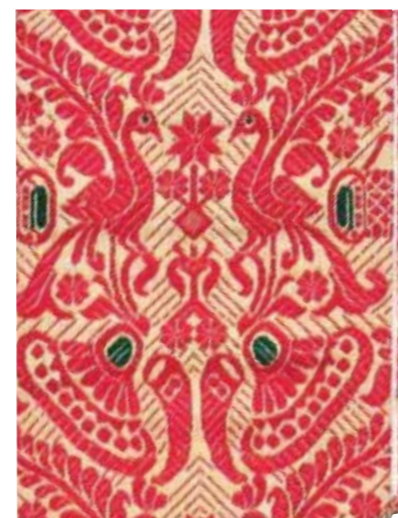

Red Handloom Jacquard Fabric Journal

Assamese Handloom Weaving

Material: Cotton jacquard and handmade paper
Size: 17.8 cm x 12.7 cm; 52 blank pages
Product Code : 1019