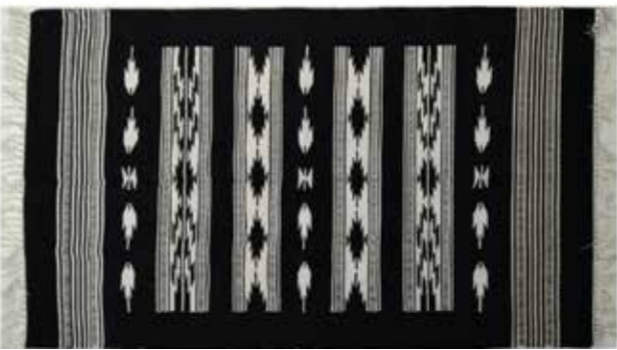

Reversible Handloom Warangal Dhurrie in Black and White Geometric Pattern

Warrangal Handloom Dhurries

Material: 100% cotton

Size: 152.5cm x 91.5cm (5'x3')

Product Code : 1128