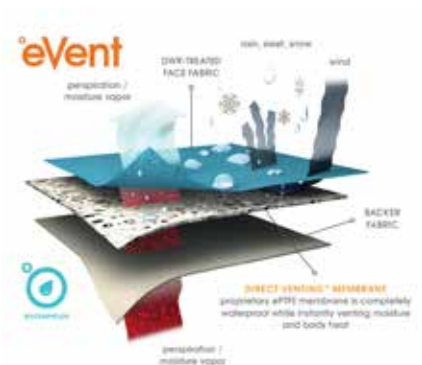

NEVE PRO Softshell Jacket, MEN, black, EVENT fabric
3-layer softshell fabric with membrane, inner layer check fleece with wicking function, WP 10 000 mm/
back & under arms with high elastic knit fabric panels for good fit and movement
size: S - XXL