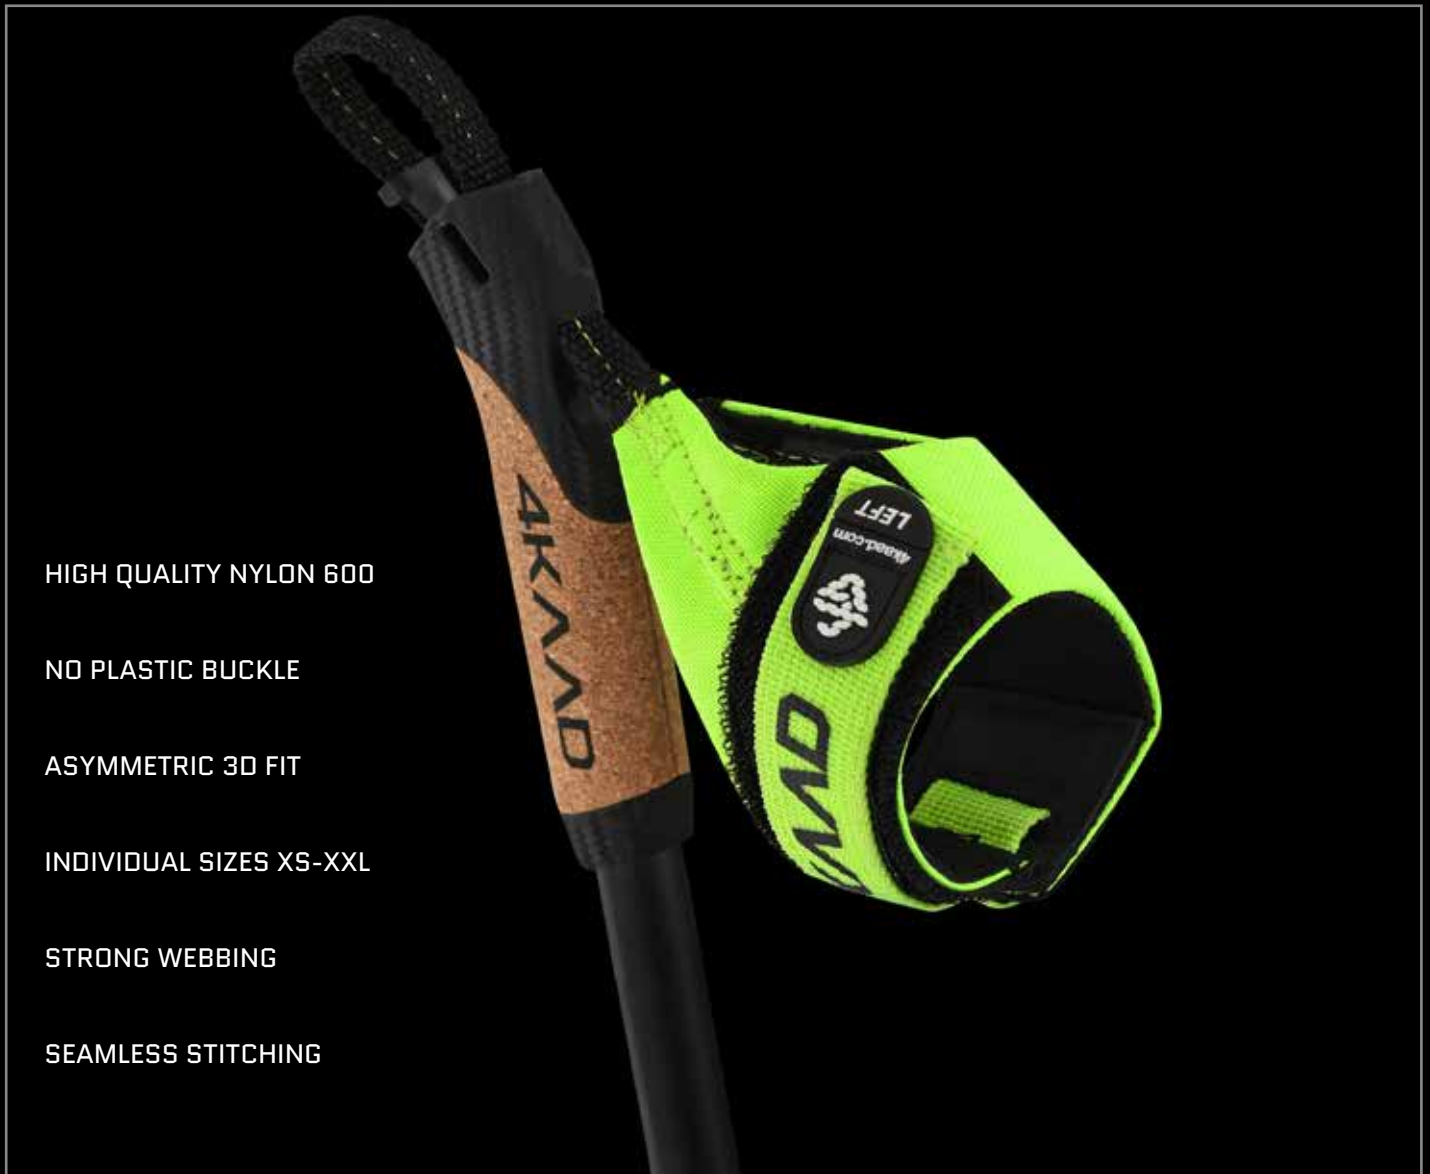

THE BLACKCODE X ULTIMATE

The best race ski pole we have ever built. 100% superlight Diamond Carbon with 50g/m weight and an outstanding swing.

The light components like the carbon cork grip and the exclusive CHANGE-IT baskets in size S size are part of a new benchmark in cross country ski poles.

The new AV PRO Skin strap is the first one fitting 100% around your hand like a second skin, but still providing maximum power transmission in every stride.

A new Benchmark is here.

THE NEW GENERATION OF SKI POLE STRAPS

HIGH QUALITY NYLON 600

NO PLASTIC BUCKLE

ASYMMETRIC 3D FIT

INDIVIDUAL SIZES XS-XXL

STRONG WEBBING

SEAMLESS STITCHING

AV PRO SKIN

THE NEW AV PRO SKIN IS A PERFORMANCE SKI POLE STRAP WITH A DURABLE 3LAYER NYLON CONSTRUCTION . THE CLOSING VELCRO BAND IS WITHOUT A PLASTIC BUCKLE AND CLIPS TO FIT LIKE A SECOND SKIN FOR YOUR HAND.