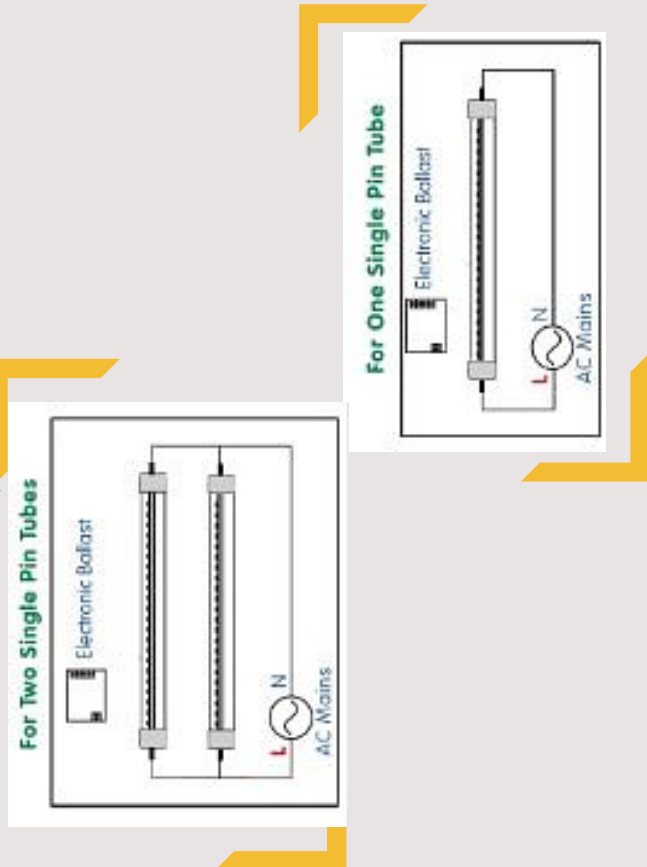

## V Shape LED Cooler Door Light ( 5ft Single Pin )

Call 732 593 8472

V Shape LED light with Single Pin each end ( 5ft ) are designed with 45 degree angle in order to emit more light on the products than the cooler doors, this unique design help to show products very bright and saves 60% of energy cost comparing to traditional fluorescent tube light. Our LED lighting products are custom designed for best light output and cost- effective.

- Size: 5ft
- Material: Aluminum Alloy+PC
- Color Temperature: 5500K
- Lumens: 130 Lm/W
- Power factor: >0.90 Base
- Type: G13 Single Pin
- Application: Coolers / Freezers
- CRI: 80
- PC Cover: Clear Cover
- Voltage: AC 100-240V
- Lifespan: ≥50,000 hrs
- Light source: SMD 3014/5630
- Operation temperature: -20C to 50C
- Light Distribution: 60 - 120 Degree
- Frequency: 60Hz to 50Hz

Remove Ballast and re-wire Fixture before replacing bulbs