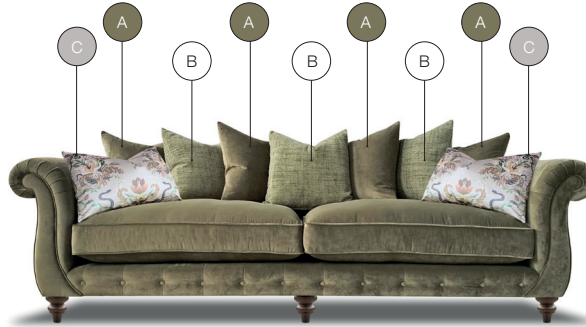

4 SEATER (PB) SOFA
SHOWN IN AQUA VELVET SAGE FABRIC
W: 266cm H: 90cm (SH 51cm) D: 102cm

3 SEATER (PB) SOFA
SHOWN IN AQUA VELVET SAGE FABRIC
W: 239cm H: 90cm (SH 51cm) D: 102cm

2 SEATER (PB) SOFA
SHOWN IN AQUA VELVET SAGE FABRIC
W: 209cm H: 90cm (SH 51cm) D: 102cm

(PB) SNUGLER
SHOWN IN AQUA VELVET SAGE FABRIC
W: 159cm H: 90cm (SH 51cm) D: 102cm

3 SEATER (SB) SOFA
SHOWN IN AQUA VELVET SAGE FABRIC
W: 239cm H: 90cm (SH 51cm) D: 102cm

2 SEATER (SB) SOFA
SHOWN IN AQUA VELVET SAGE FABRIC
W: 209cm H: 90cm (SH 51cm) D: 102cm

(SB) SNUGLER
SHOWN IN AQUA VELVET SAGE FABRIC
W: 159cm H: 90cm (SH 51cm) D: 102cm

SH = Seat Height

Insanely comfortable sofas. Unwind - British style...

*all dimensions are approximate, please allow a tolerance of +/- 3cm

WEATHERED OAK

DARK WOOD

All Scatter and Bolster Cushions are included

Sofas are hand crafted and made to order from the finest materials sourced from around the world.

Utopia seat: Seating interior features a supportive foam core, encased in a fluffy, soft Fibre duvet.