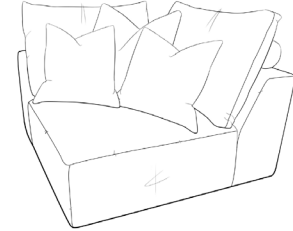

PRODUCTS SHOWN IN TUSCAN IVORY

INTERIORS

Cushion:
Foam

Comfort:
High

Look:
Contemporary

Support:
High

Maintenance:
Low

1 Arm 1 Str LHF

H	W	D	AH	SH	SD	SW	FH
84	122	115	60	42	70	91	60

1 Arm 1 Str RHF

H	W	D	AH	SH	SD	SW	FH
84	122	115	60	42	70	91	60

Armless Unit

H	W	D	AH	SH	SD	SW	FH
84	93	115	-	42	70	93	60

Corner Box

H	W	D	AH	SH	SD	SW	FH
84	112	112	-	42	67	67	60

SCATTER CUSHIONS

100% White Duck Feather scatter cushions are included with your order, as shown on the images to the right. Please see the selection in store or speak to a member of staff to discuss your options.

1 Arm Chaise LHF

H	W	D	AH	SH	SD	SW	FH
84	122	165	60	42	120	91	60

1 Arm Chaise RHF

H	W	D	AH	SH	SD	SW	FH
84	122	165	60	42	120	91	60

Large Stool

H	W	D	AH	SH	SD	SW	FH
44	112	112	-	-	-	-	-

Small Stool

H	W	D	AH	SH	SD	SW	FH
44	90	90	-	-	-	-	-