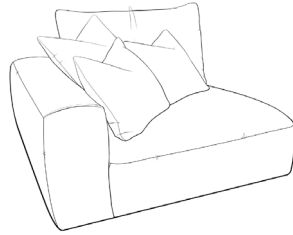

PRODUCTS SHOWN IN TUSCAN IVORY

INTERIORS

Cushion:
Foam

Comfort:
High

Look:
Contemporary

Support:
High

Maintenance:
Low

1 Arm 1 Str LHF

H	W	D	AH	SH	SD	SW	FH
84	122	115	60	42	70	91	60

1 Arm 1 Str RHF

H	W	D	AH	SH	SD	SW	FH
84	122	115	60	42	70	91	60

Armless Unit

H	W	D	AH	SH	SD	SW	FH
84	93	115	-	42	70	93	60

Corner Box

H	W	D	AH	SH	SD	SW	FH
84	112	112	-	42	67	67	60

SCATTER CUSHIONS

100% White Duck Feather scatter cushions are included with your order, as shown on the images to the right. Please see the selection in store or speak to a member of staff to discuss your options.