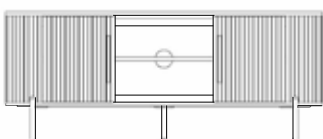

200CM DINING TABLE RD02
H76cm W200cm D100cm

CONSOLE RD05
H77cm W101.5cm D49.5cm

SIDEBOARD RD03
H78.5cm W150cm D49.5cm

120CM ROUND DINING TABLE RD09
H76cm W120cm D120cm

COFFEE TABLE RD06
H40cm W80cm D80cm

HIGHBOARD RD04
H120cm W99.5cm D44.5cm

TV UNIT RD08
H55cm W135cm D49.5cm

LAMP TABLE RD07
H45cm W40cm D40cm

As shown with:
ELLA DINING CHAIR C240
H90cm W47.5cm D62cm
Also available in Tan