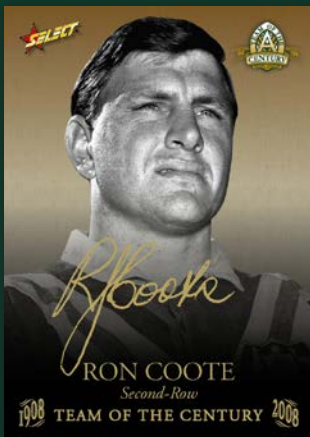

**Team of the Century
Foil Signature Cards
(18 cards)**

Limited Edition Gold Foiled Signature card set. Each card is individually numbered to 600.