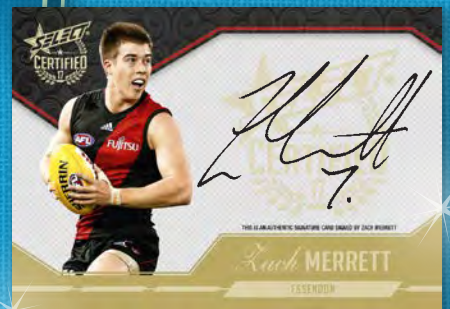

CERTIFIED SIGNATURE

[36] 1:36 PACKS

Add a further 36 cards to your existing Certified Signature card collection – they're brilliant, they're the champions of the AFL. Collect them straight from your pack. 240 numbered cards each.

Find Limited Edition Match Worn Guernsey Redemption and Match Worn Guernsey Signature Redemption cards

This set of nine cards completes the **Limited Edition Match Worn Guernsey** and **Match Worn Guernsey Signature** cards first released in 2016. Each card contains an authentic piece of an Official AFL Match Worn Guernsey authenticated by the AFL Players' Association. Find the Redemption cards in packs now and redeem your piece of Australian Football History.