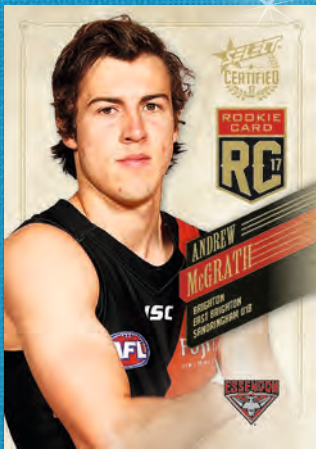

BASE SET

[220 CARDS]

This 220 Premium Gold Foil card set includes 11 players and a logo card from each of the 18 AFL clubs.

2017 ROOKIES

[77] 1:18 PACKS

Who are the new recruits who have had an immediate impact on the AFL this season? Collect the best players from the 2016 NAB AFL Draft in this eye catching gold foil set.