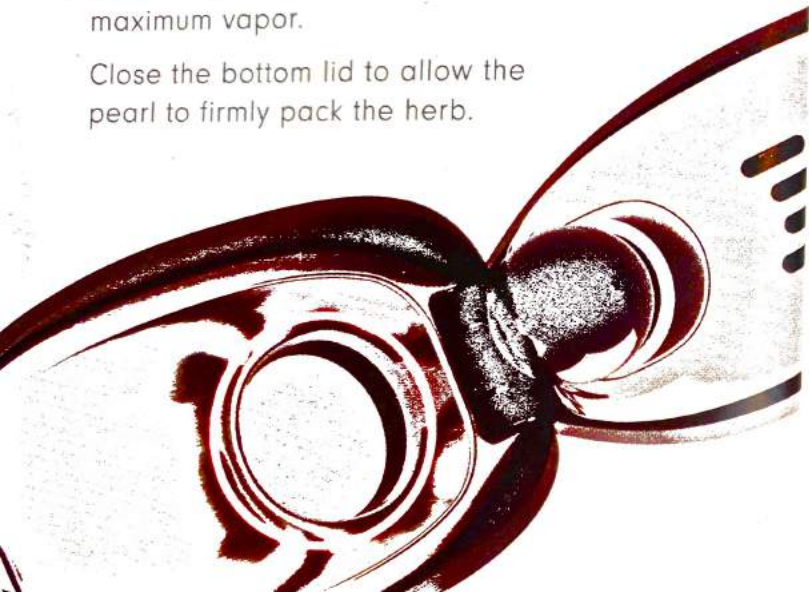

GETTING STARTED

Open the IQC's bottom lid to reveal the glass lined ceramic oven. Pack herb tightly for maximum vapor.

Close the bottom lid to allow the pearl to firmly pack the herb.

● x 5

Power IQC on/off by clicking the control button five times.

▲ ▼

Adjust the temperature up and down using the navigation buttons. Choose from the four preset ranges called Smart Paths™. IQC is programmed to start in Smart Path 3 (390-410°F).

IQC will vibrate when target temperature is reached.