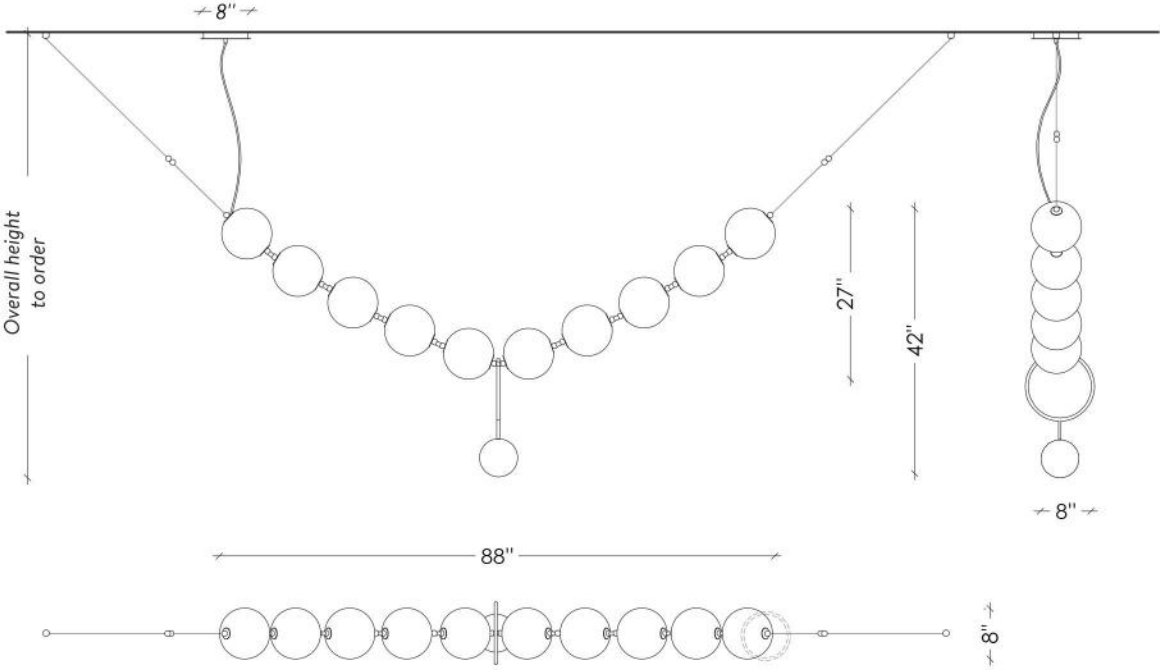

COCO

CONFIGURATION 03

by Larose Guyon

DSHOP

P: +1 410.456.2970

E: SHOP@THEDPAGES.COM

W: SHOP.THEDPAGES.COM