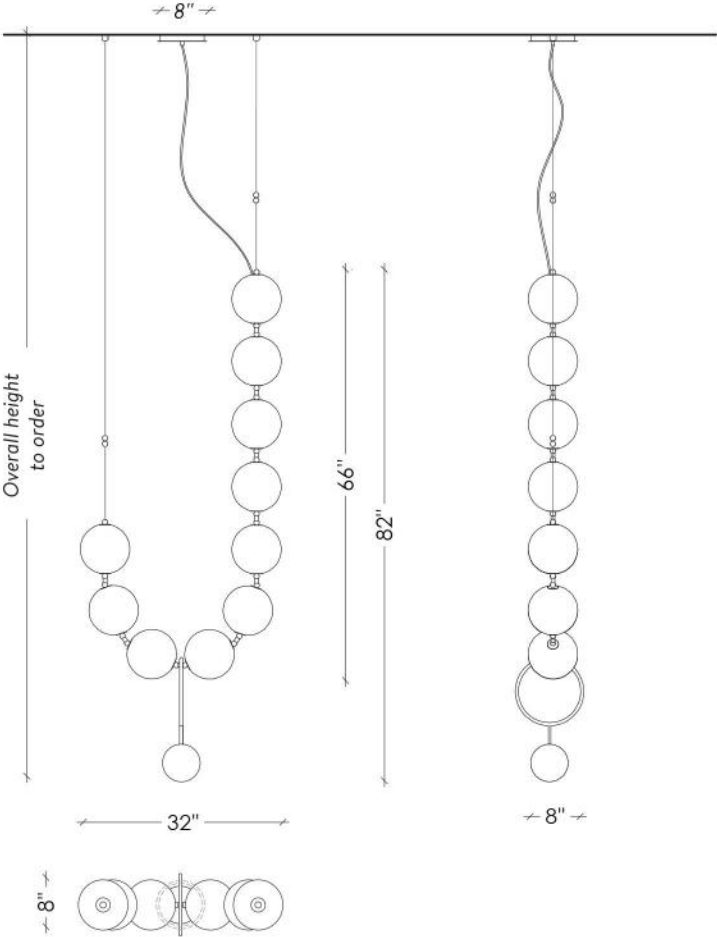

COCO

CONFIGURATION 04

by Larose Guyon

DSHOP

P: +1 410.456.2970

E: SHOP@THEDPAGES.COM

W: SHOP.THEDPAGES.COM