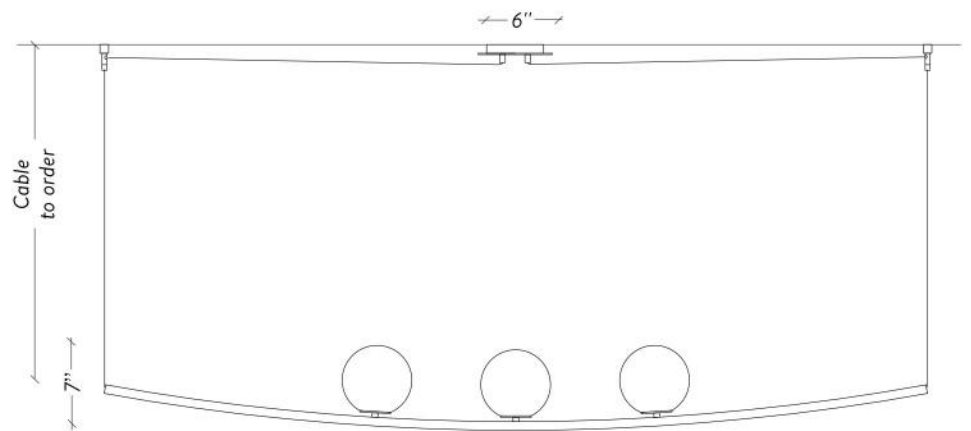

CENTERED CANOPY / TO ORDER

CANOPÉE CENTRÉE / À COMMANDER

DSHOP

W: SHOP.THEDPAGES.COM

P: +1 410-456-2970

E: SHOP@THEDPAGES.COM