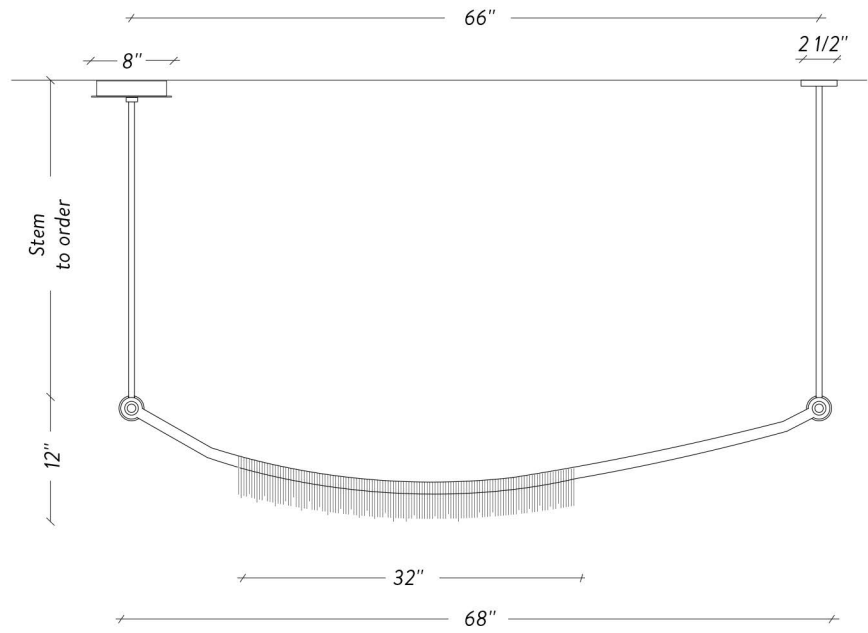

LIANE

LAROSE GUYON

DSHOP

P: +1 410.456.2970

E: SHOP@THEDPAGES.COM

W: SHOP.THEDPAGES.COM