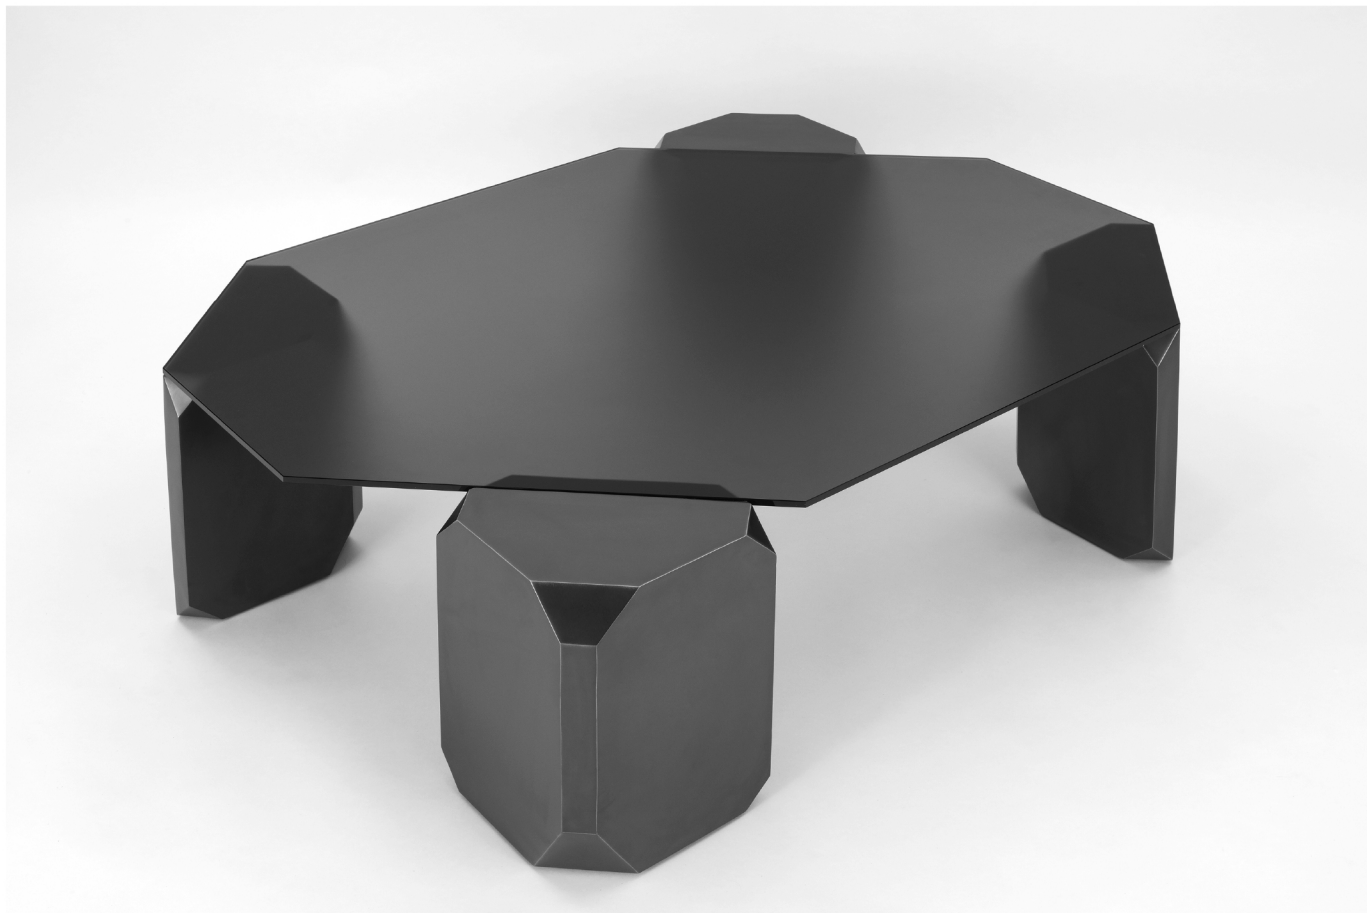

# Stonehenge Coffee Table

The Stonehenge Coffee Table Collection combines monumental, sculptural legs with a light, etched glass top. Select from available options listed below.

## **Materials**

Legs: Metal.

Finishes: Satin Nickel legs and Double Sided Acid Etched glass, Dark Pewter legs and Smoke glass, Antique Brass legs and Bronze glass.

## **Dimensions:**

48" long, 36" wide, 16" high.

Top sizes are customizable.