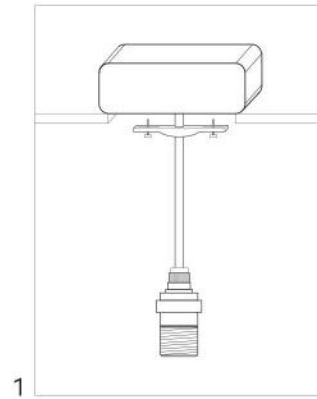

1. Mount Socket Assembly
2. Affix Body To Socket Assembly
3. Install Bulb