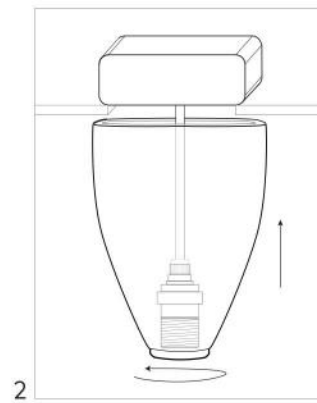

a. Brass Body  
b. Threaded Adapter

Body: Natural Brushed Brass, Sand, Bronze, Aged Brass

illumination 120v  
Socket E26 Base, 75 Watt Max  
Lamping 1 G25 40 Watt Bulb Included  
Incandescent, LED Compatible  
Dimmable  
UL Listed

Terms All Fixtures Made To Order  
8-10 Week Lead Time  
Customization Available

1. Mount Socket Assembly
2. Affix Body To Socket Assembly
3. Install Bulb