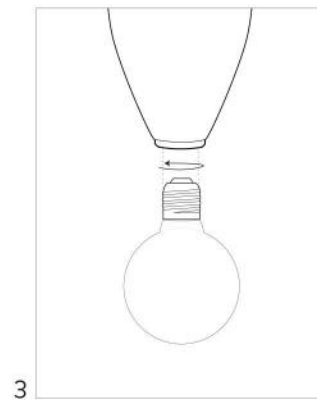

a. Brass Body  
b. Threaded Adapter

Body: Natural Brushed Brass, Sand, Bronze, Aged Brass

illumination 120v  
Socket E26 Base, 75 Watt Max  
Lamping 1 G25 40 Watt Bulb Included  
Incandescent, LED Compatible  
Dimmable  
UL Listed

Terms All Fixtures Made To Order  
8-10 Week Lead Time  
Customization Available

1. Mount Socket Assembly
2. Affix Body To Socket Assembly
3. Install Bulb