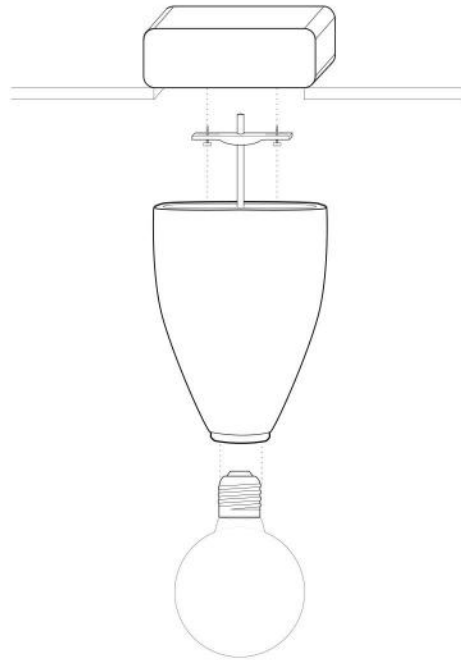

a. Brass Body  
b. Threaded Adapter

Body: Natural Brushed Brass, Sand, Bronze, Aged Brass

illumination 120v  
Socket E26 Base, 75 Watt Max  
Lamping 1 G25 40 Watt Bulb Included  
Incandescent, LED Compatible  
Dimmable  
UL Listed

Terms All Fixtures Made To Order  
8-10 Week Lead Time  
Customization Available

1. Mount Socket Assembly
2. Affix Body To Socket Assembly
3. Install Bulb