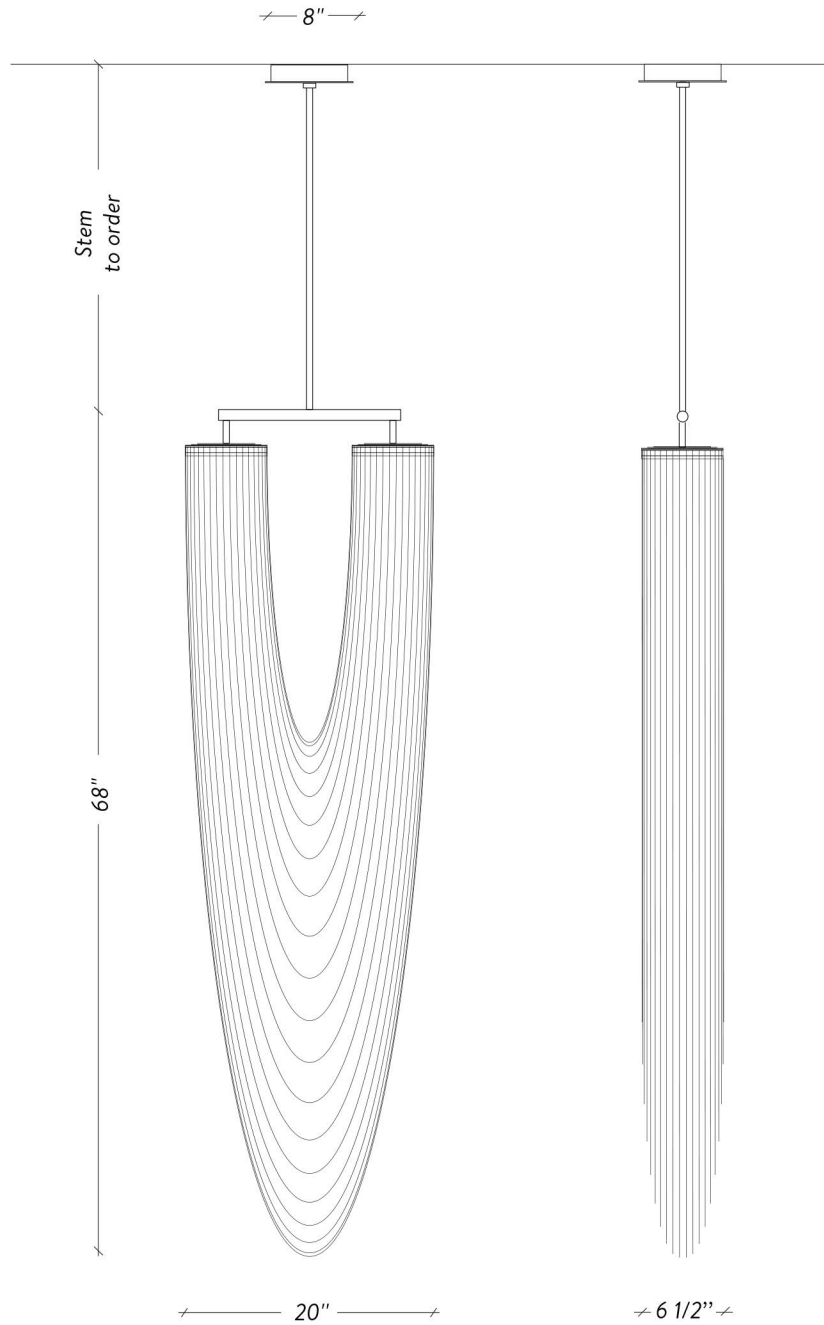

LAROSE
GUYON

DSHOP
P: +1 410.456.2970
W: SHOP.THEDPAGES.COM
E: SHOP@THEDPAGES.COM

OTÉRO LARGE

LAROSE
GUYON

P: +1 410.456.2970
W: SHOP.THEDPAGES.COM
E: SHOP@THEDPAGES.COM

SPÉCIFICATIONS

DIMENSIONS

20" x 6 1/2" x 68" H / 20 lb

STEM TO ORDER / TIGE À COMMANDER

12", 18", 24" or 36"

Up-charge applies for additional lengths
*Frais additionnels pour les longueurs
supplémentaires*

SOURCE

Dimmable LED / *DEL dimmable*
120V / 0-10V Upon Request *Sur demande*
2700K (Dim-to-Warm 2200K to 2700K)
720 Lumens - 10 W - 50 000h

LEAD TIME / DÉLAIS DE PRODUCTION

10 - 12 weeks / 10 - 12 semaines

CERTIFICATION

UL listed for Canada and USA
Certifié UL pour le Canada et E-U

COMPATIBLE DIMMER LIST/ LISTE DE GRADATEUR COMPATIBLE

Lutron	DVCL-153P *Recommended
Leviton	IPI06-1LZ
Leviton	6631-2
Lutron	S-603PG
Lutron	DV-600P
Lutron	TGCL-153P
Lutron	S-600P
Leviton	VPE06