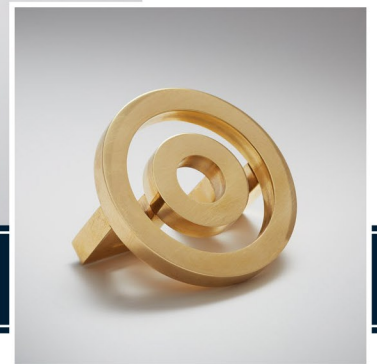

DECO

The Nest Studio Deco-1.25fc's simple geometries take inspiration from the repeating curves found in Art Deco architecture and decor - adding a uniquely modern touch to any door, drawer, or cabinet it adorns.

MODEL #

D-1.25FC

DIMENSIONS

2" diameter x 1" deep

FINISHES

Polished Nickel

Satin Brass

Polished Brass Unlacquered