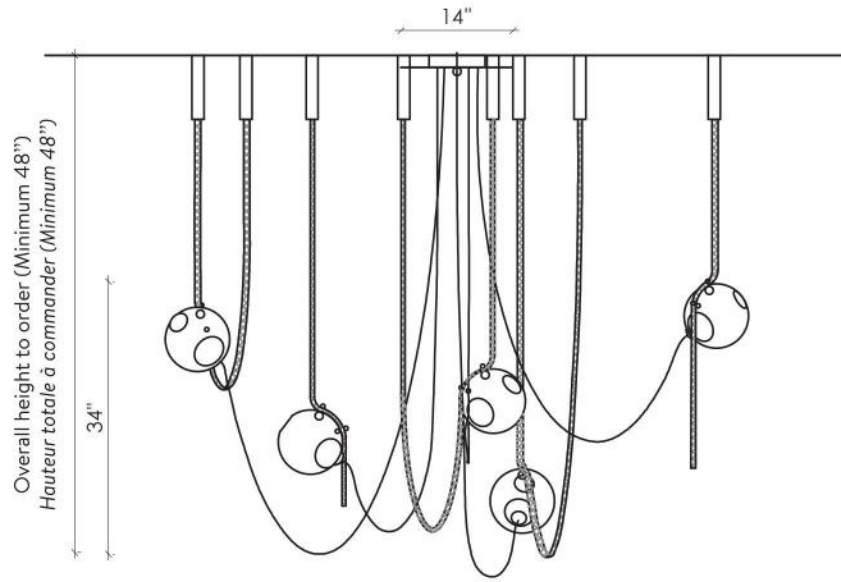

FRONT VIEW
VUE DE FACE

DSHOP

P: +1 410.456.2970

E: SHOP@THEDPAGES.COM

W: SHOP.THEDPAGES.COM