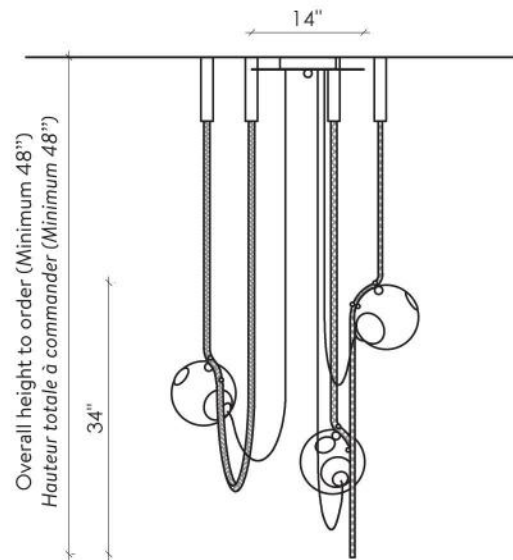

FRONT VIEW
VUE DE FACE

DSHOP

P: +1 410.456.2970

E: SHOP@THEDPAGES.COM

W: SHOP.THEDPAGES.COM