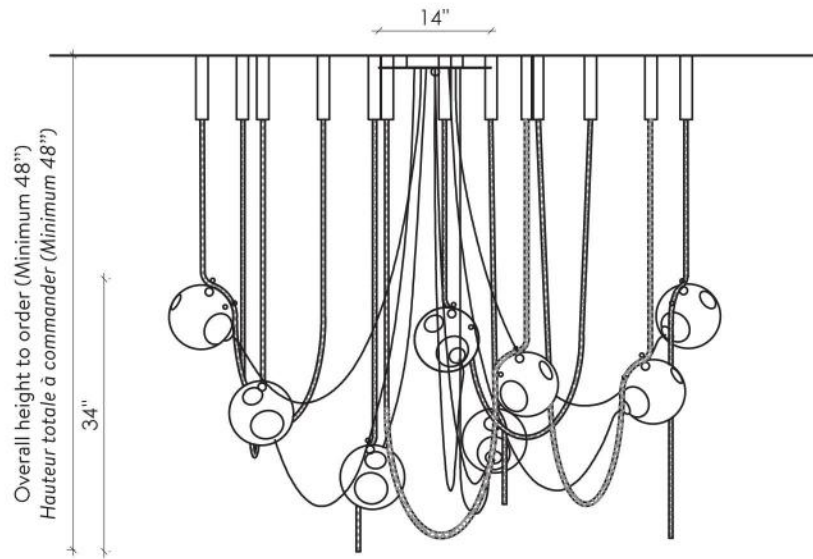

FRONT VIEW
VUE DE FACE

DSHOP

P: +1 410.456.2970

E: SHOP@THEDPAGES.COM

W: SHOP.THEDPAGES.COM