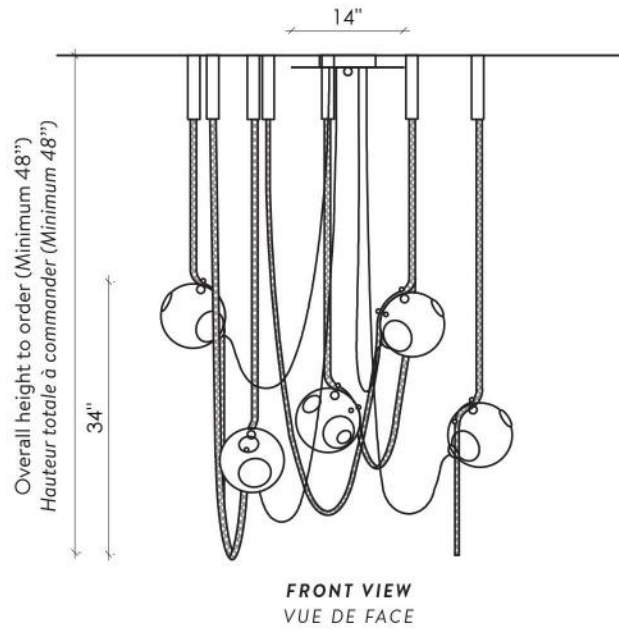

ABYSSE-05-S

LAROSE GUYON

DSHOP

P: +1 410.456.2970

E: SHOP@THEDPAGES.COM

W: SHOP.THEDPAGES.COM