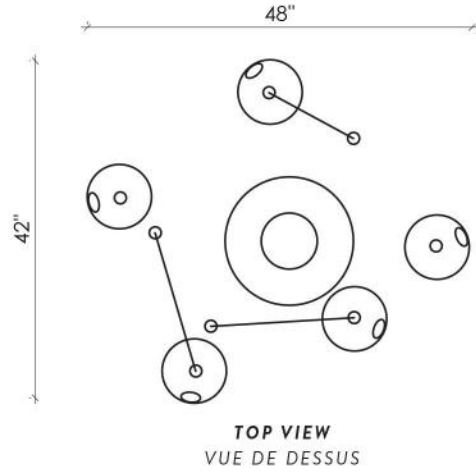

ABYSSE-05-S

LAROSE GUYON

DSHOP

P: +1 410.456.2970

E: SHOP@THEDPAGES.COM

W: SHOP.THEDPAGES.COM