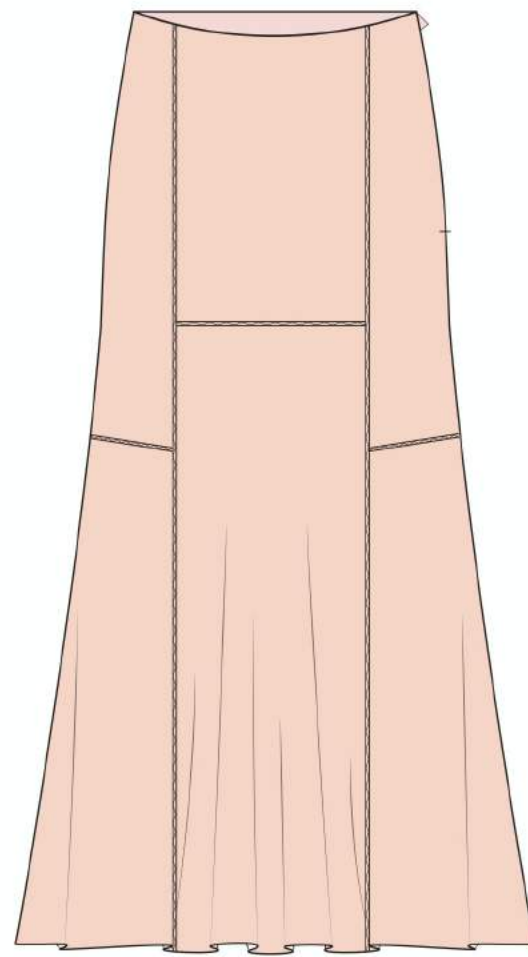

EMBROIDERED LINEN

COMPOSITION: 100% LINEN

LUCERO SKIRT

99W12

COLORS:
- COLLECTIVA PINK

SIZING: 0, 2, 4, 6, 8, 10.