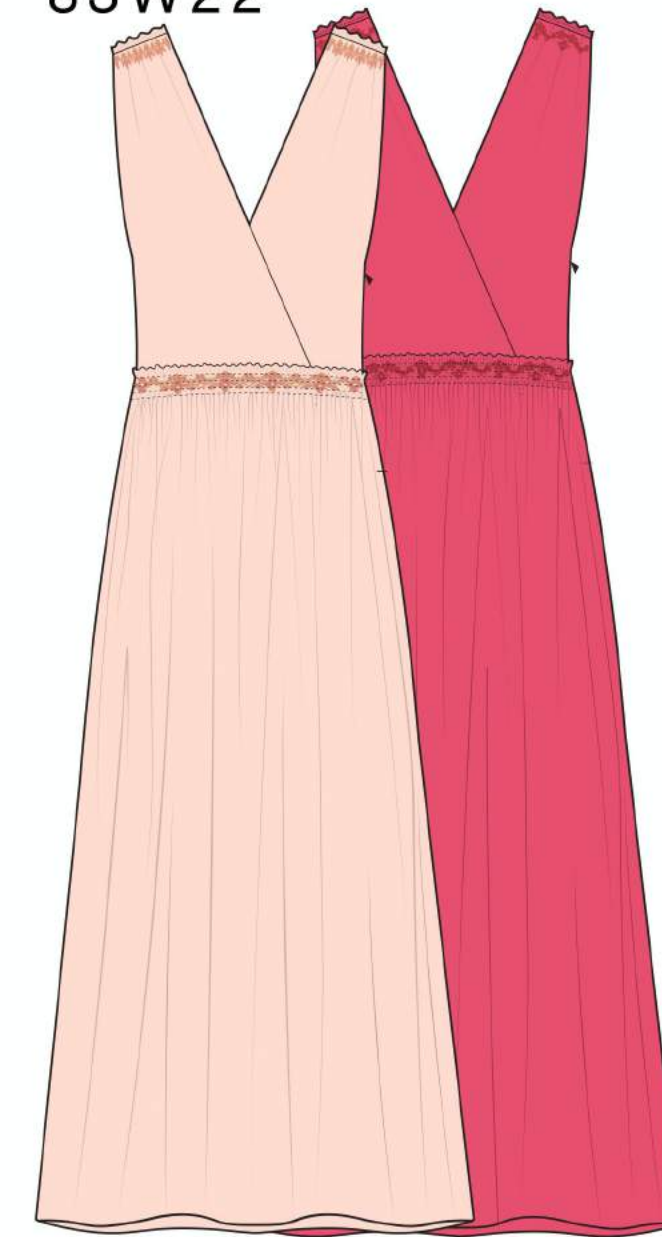

ANTONIETA DRESS

83W22

COLORS:
- COLLECTIVA PINK
- GRANA PINK

SIZING: XS, X, M, L.