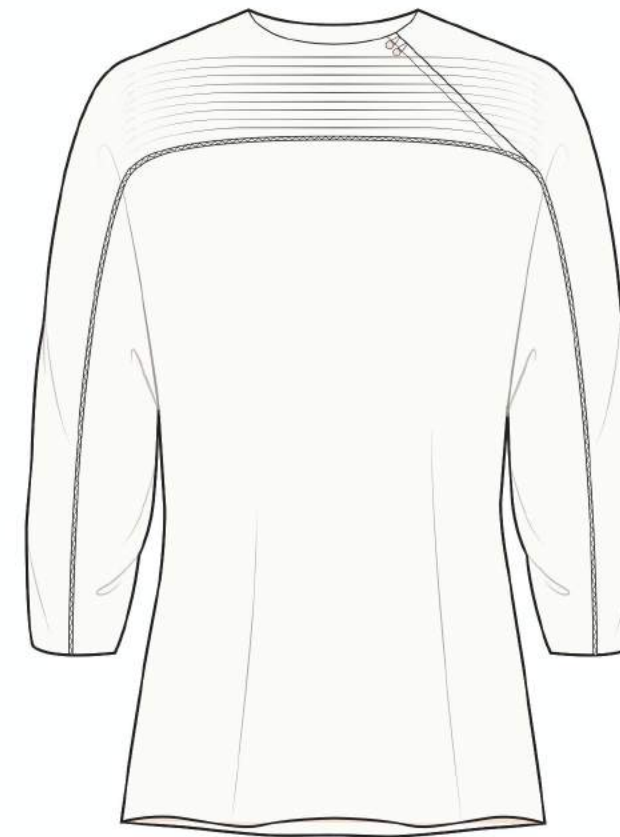

COLORS:
- COLLECTIVA PINK
- AZAFRAN

SIZING: 0, 2, 4, 6, 8, 10.

FLAVIA TOP

90W12

COLORS:
- IVORY

SIZING: XS, S, M, L.

EMA SKIRT

101W12