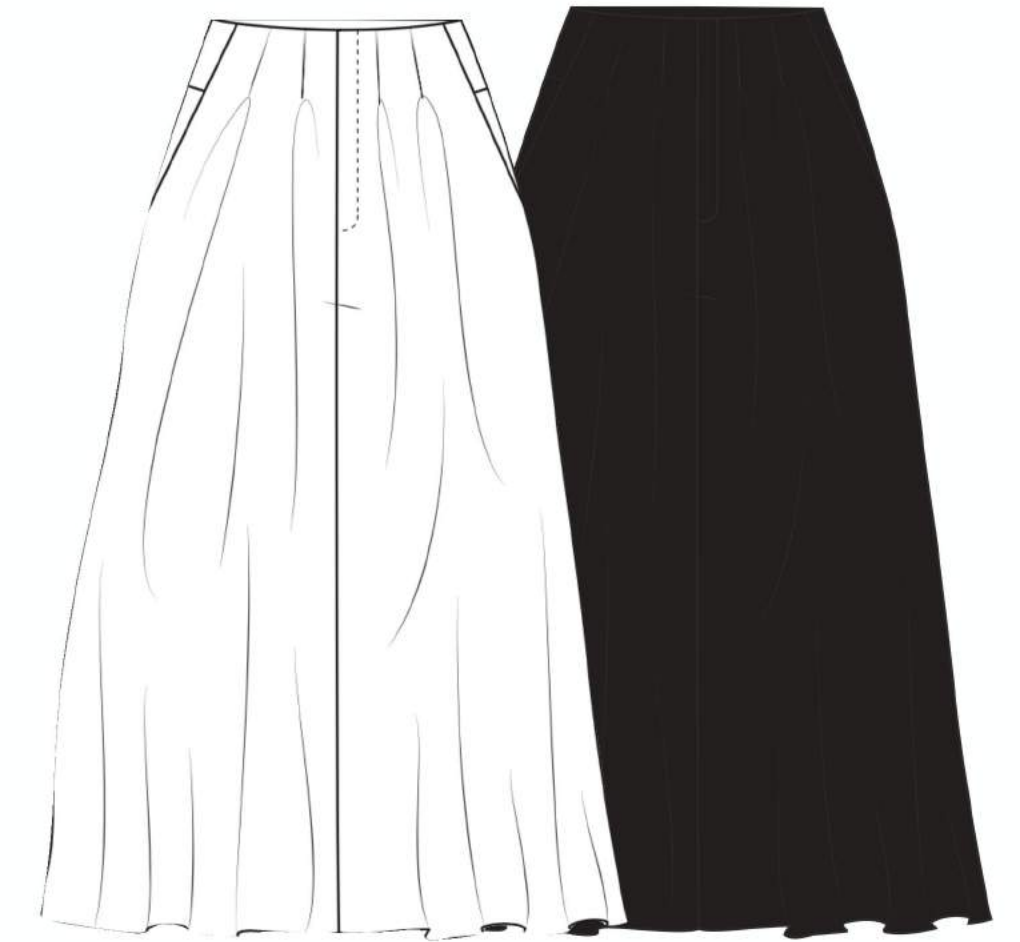

CORDELIA PANT

17W15

COLORS:

- WHITE
- BLACK

SIZING: 0, 2, 4, 6, 8, 10.