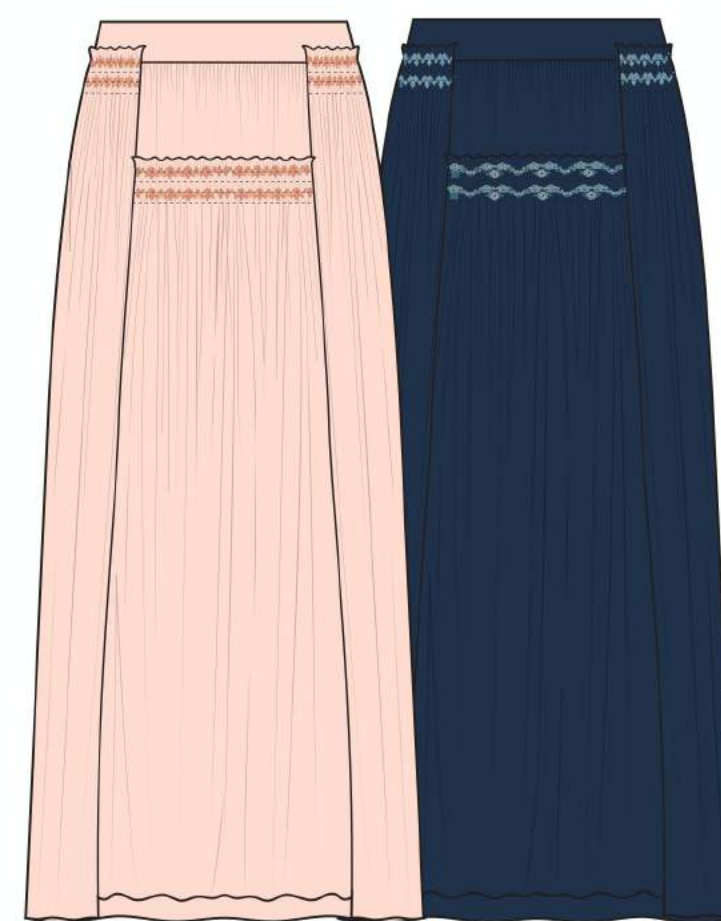

ISABEL SKIRT

80W22

COLORS:

- COLLECTIVA PINK
- INDIGO

SIZING: XS, S , M, L.

————— EMBROIDERED MANTA

EMBROIDERED MANTA

COMPOSITION: 100% COTTON