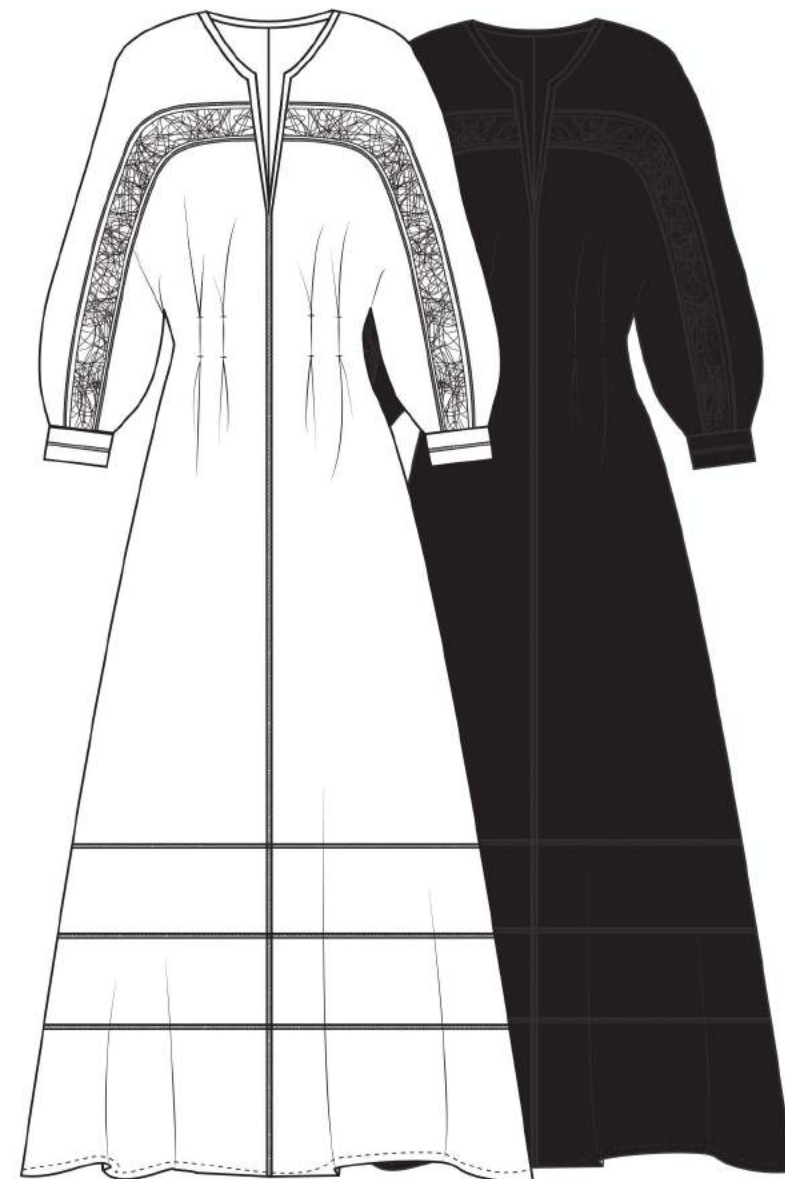

COLLECTIVA

————— SPRING SUMMER 2021

————— DESHILADO MANTA

DESHILADO MANTA

COMPOSITION: 100% COTTON

CONCHA DRESS

35W15

COLORS:
- WHITE
- BLACK

SIZING: XS, S, M, L.

DESHILADO MANTA

COMPOSITION: 100% COTTON

CONCHITA TOP

27W15

COLORS:

- WHITE
- ACERO BLUE
- BLACK

SIZING: 0, 2, 4, 6, 8, 10.