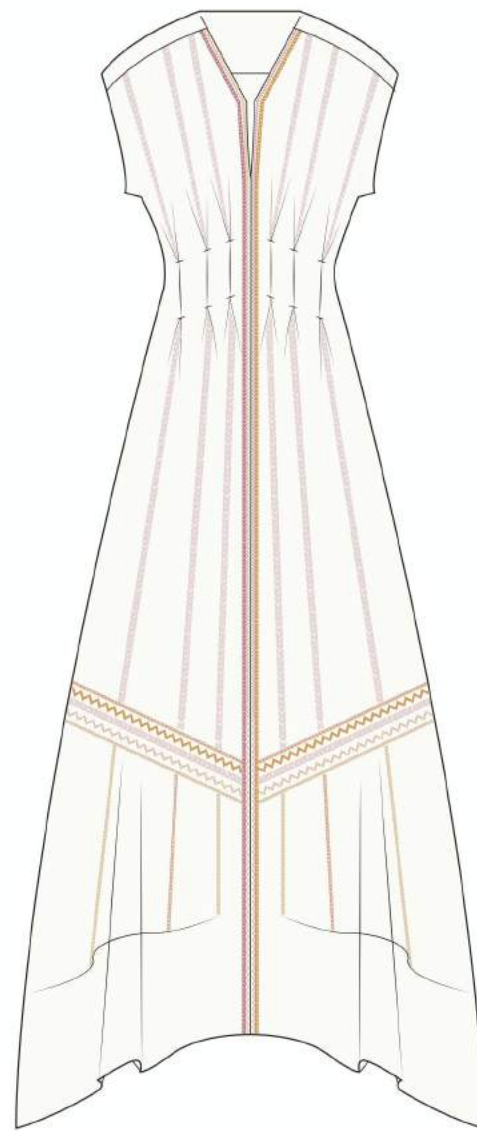

EMBROIDERED MANTA

COMPOSITION: 100% COTTON

OTILIA DRESS

84W15

COLORS:
- IVORY

SIZING: 0, 2, 4, 6, 8, 10.