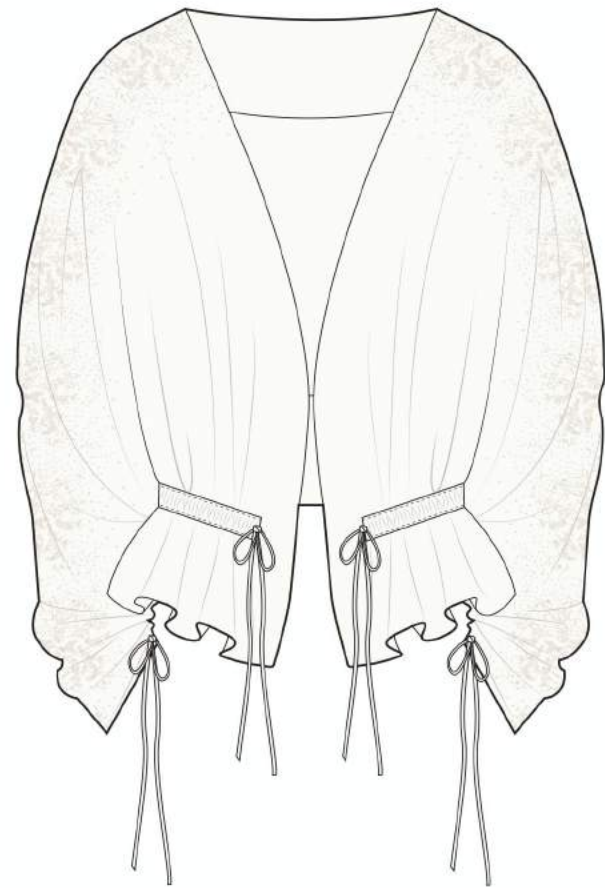

COLORS:

- MAYA BLUE

SIZING: 0, 2, 4, 6, 8, 10.

————— EMBROIDERED LINEN

EMBROIDERED LINEN

COMPOSITION: 100% LINEN

VICENTA JACKET

77W12