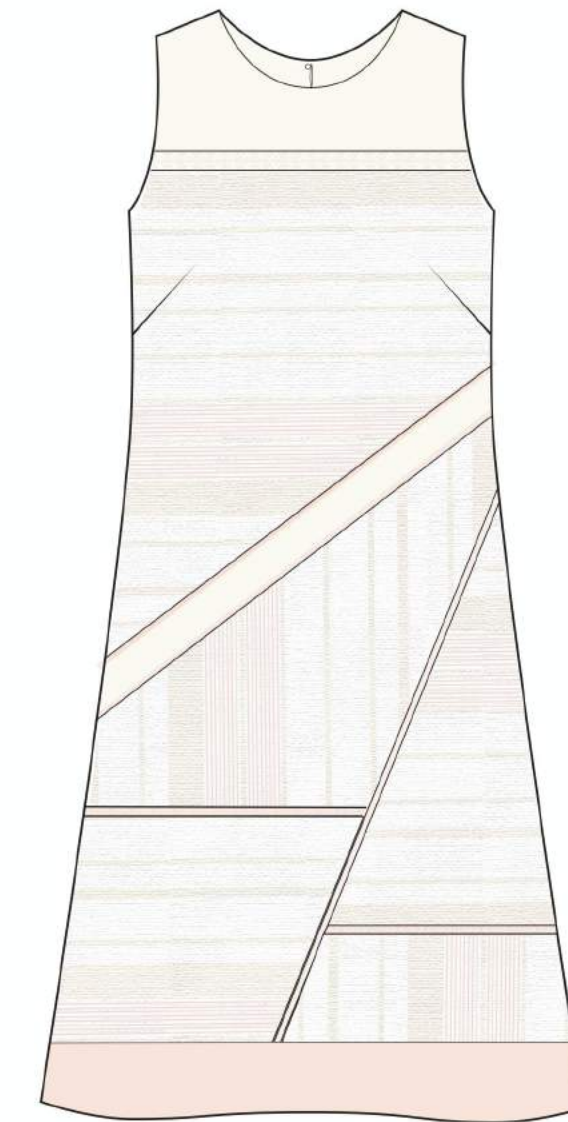

SIZING: XS, S, M, L.

LUCERO SKIRT

99W15

COLORS:
- INDIGO

SIZING: XS, S, M, L.

————— ICONIC PEDAL LOOM

ICONIC PEDAL LOOM

COMPOSITION: 99% COTTON, 1% METALLIC POLYESTER

JIMENA PONCHO

24W13

COLORS:
- INDIGO

SIZING: ONE SIZE

ELENA PONCHO

96W13

COLORS:
- IVORY

SIZING: XS, S, M, L.

CELIA DRESS

97W13

COLORS:
- IVORY

SIZING: 0, 2, 4, 6, 8, 10.

————— ALDAMA WAIST LOOM

ALDAMA WAIST LOOM

COMPOSITION: 100% COTTON

MARÍA DRESS