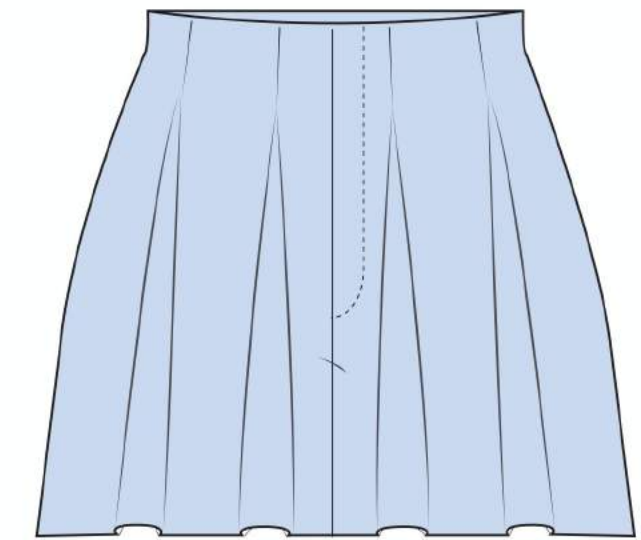

SIZING: 0, 2, 4, 6, 8, 10.

OLIVIA PANT

100W15

COLORS:

- INDIGO

SIZING: 0, 2, 4, 6, 8, 10.

ADRIANA SHORT

87W15