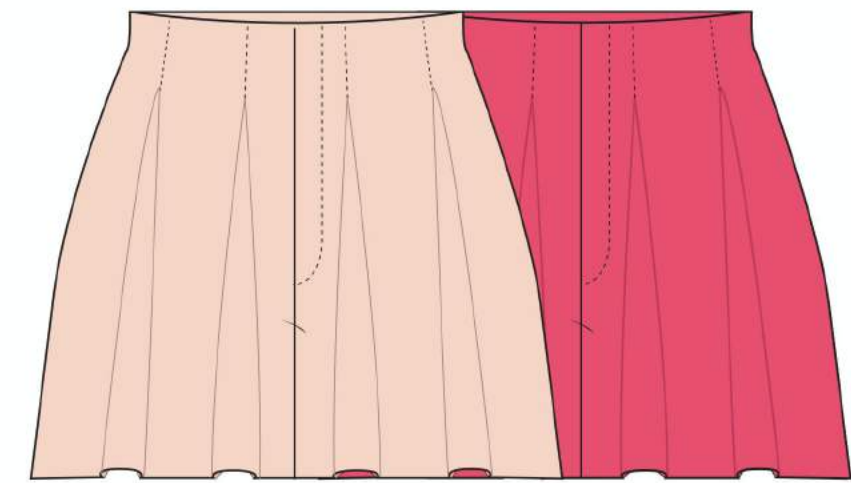

ADRIANA SHORT

87W12

COLORS:
- COLLECTIVA PINK
- GRANA PINK

SIZING: 0, 2, 4, 6, 8, 10.