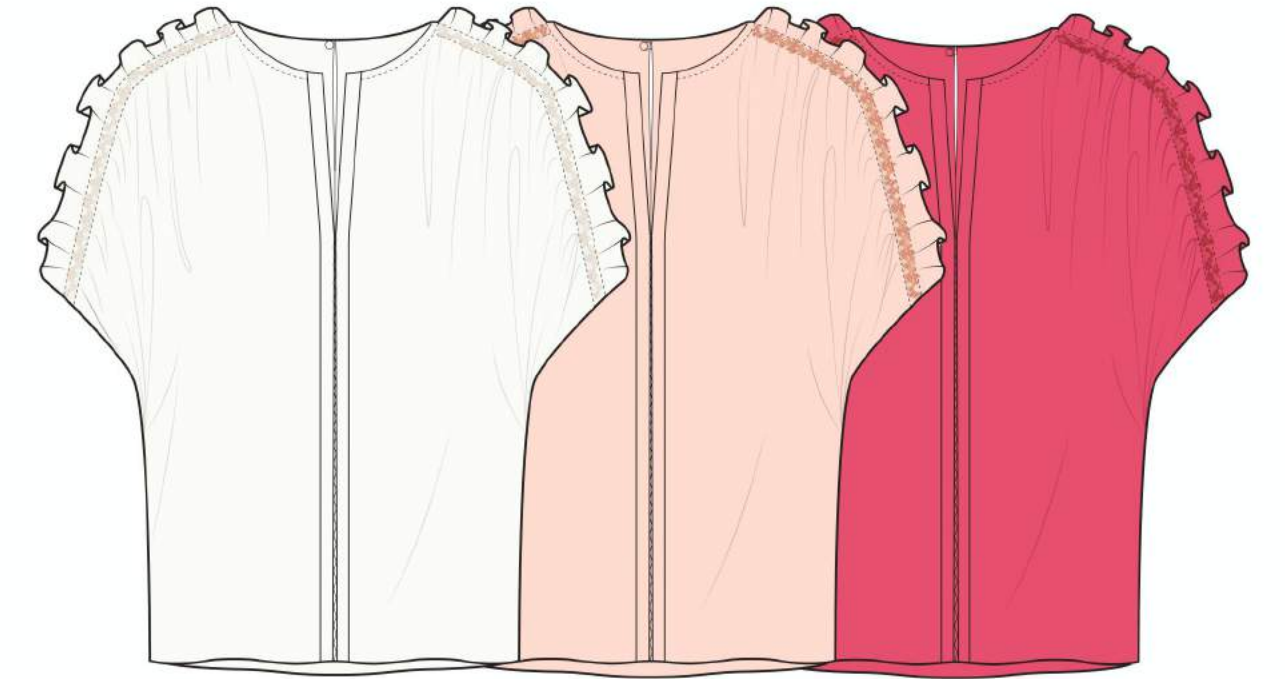

LAURA TOP

81W22

COLORS:

- IVORY
- COLLECTIVA PINK
- GRANA PINK

SIZING: XS, S, M , L.