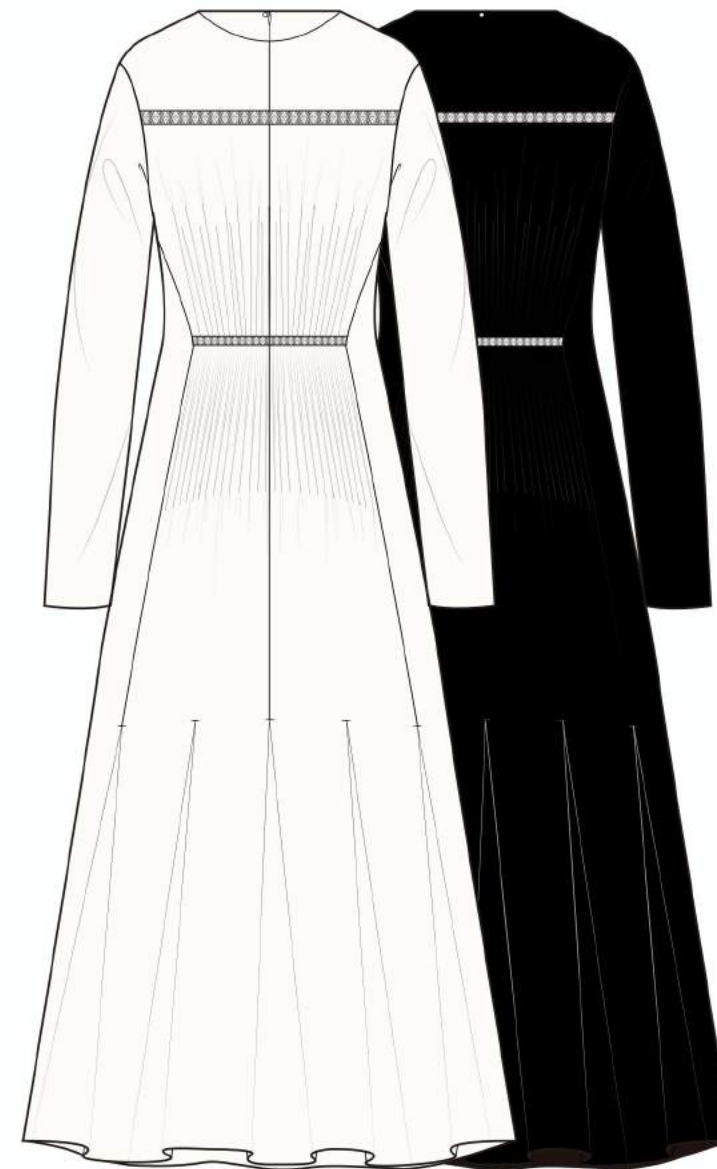

FRIDA DRESS

70W15

COLORS:
- IVORY
- BLACK

SIZING: 0, 2, 4, 6, 8, 10.