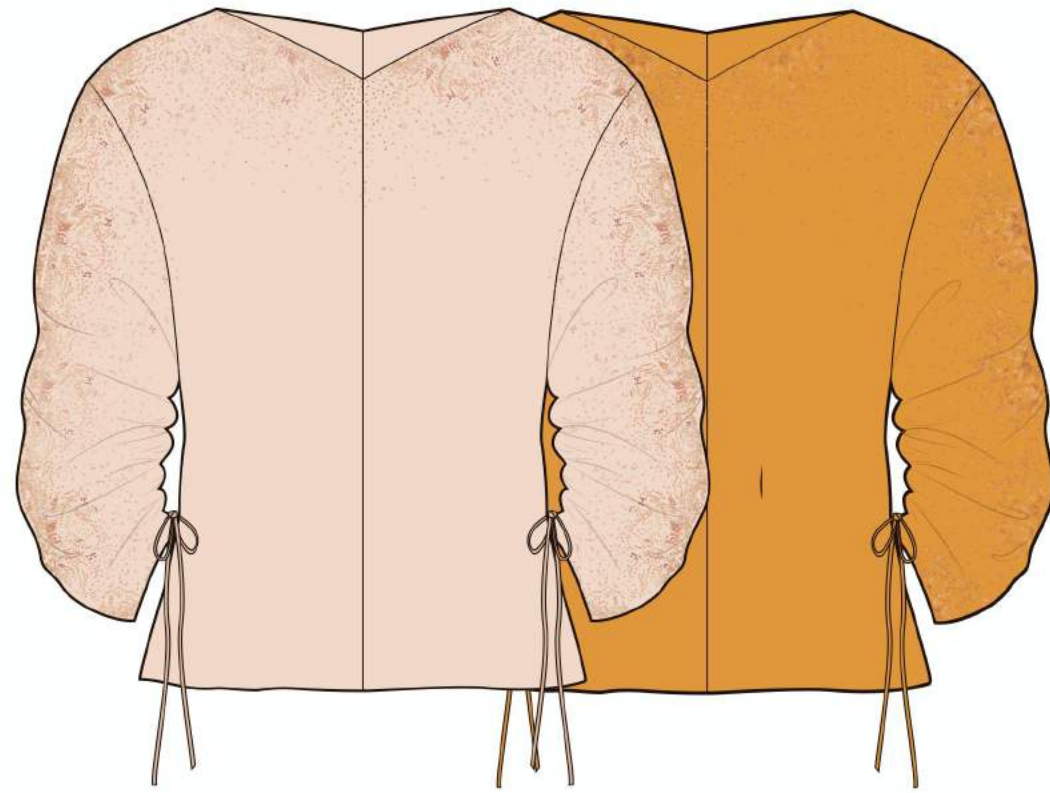

COLORS:
- COLLECTIVA PINK
- AZAFRAN

SIZING: XS, S, M, L.

EMBROIDERED LINEN

COMPOSITION: 100% LINEN

AUGUSTINA TOP

79W12

COLORS:
- COLLECTIVA PINK
- AZAFRAN

SIZING: 0, 2, 4, 6, 8, 10.