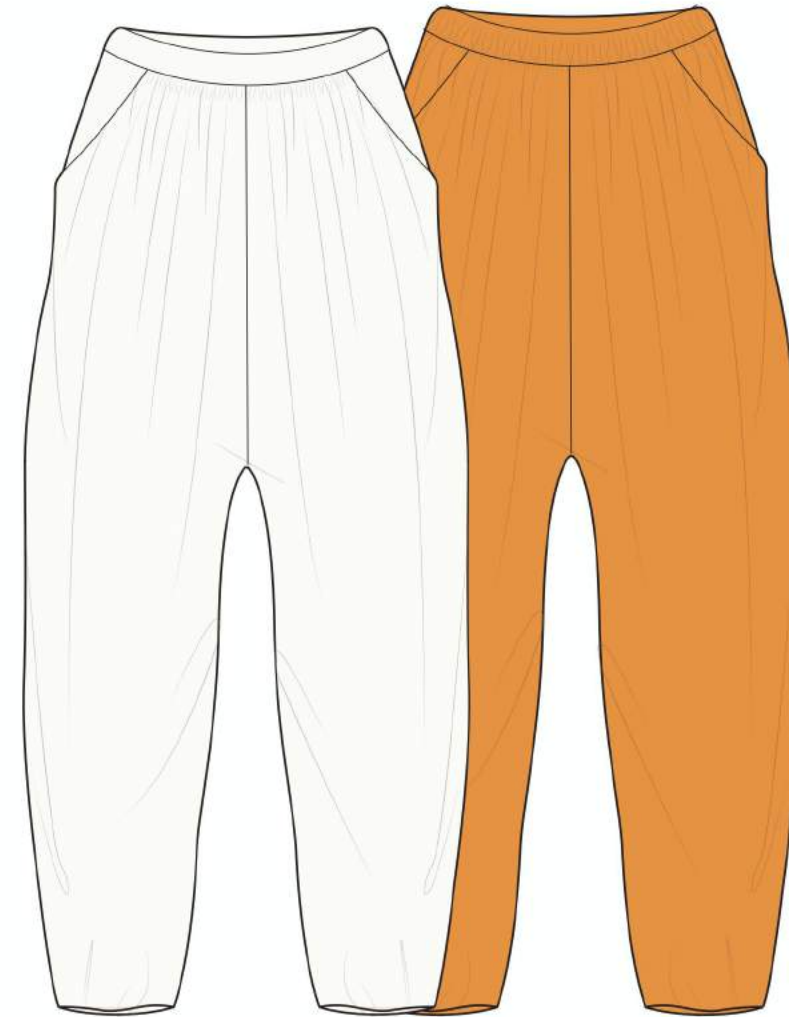

FLAVIA TOP

90W12

COLORS:
- IVORY

SIZING: XS, S, M, L.

EMA SKIRT

101W12

COLORS:
- AZAFRAN

SIZING: SIZING: 0, 2, 4, 6, 8, 10.

EMBROIDERED LINEN

COMPOSITION: 100% LINEN

LUCERO SKIRT

99W12

COLORS:
- COLLECTIVA PINK

SIZING: 0, 2, 4, 6, 8, 10.

OLIVIA PANT

100W12

COLORS:
- IVORY
- AZAFRÁN

SIZING: 0, 2, 4, 6, 8, 10.

ADRIANA SHORT

87W12

COLORS:
- COLLECTIVA PINK
- GRANA PINK

SIZING: 0, 2, 4, 6, 8, 10.

————— LIGHTWEIGHT PEDAL LOOM

LIGHTWEIGHT PEDAL LOOM