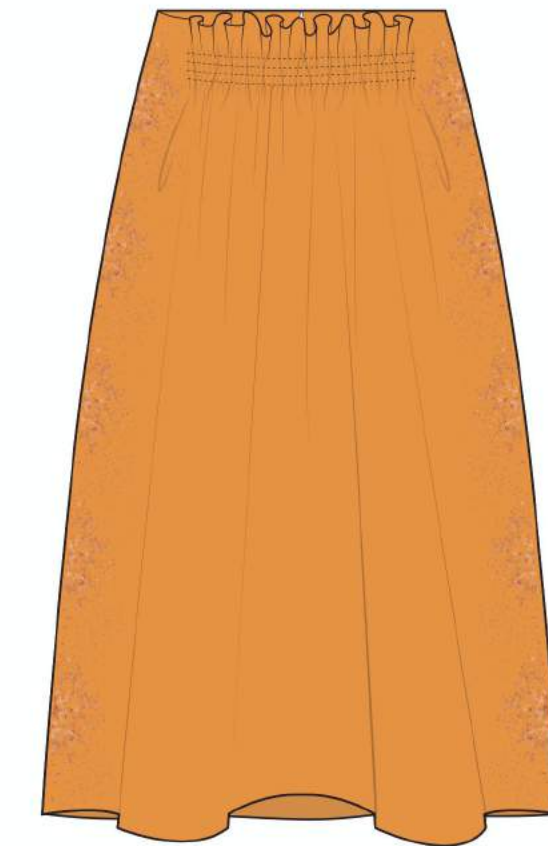

FLAVIA TOP

90W12

COLORS:
- IVORY

SIZING: XS, S, M, L.

EMA SKIRT

101W12

COLORS:
- AZAFRAN

SIZING: SIZING: 0, 2, 4, 6, 8, 10.