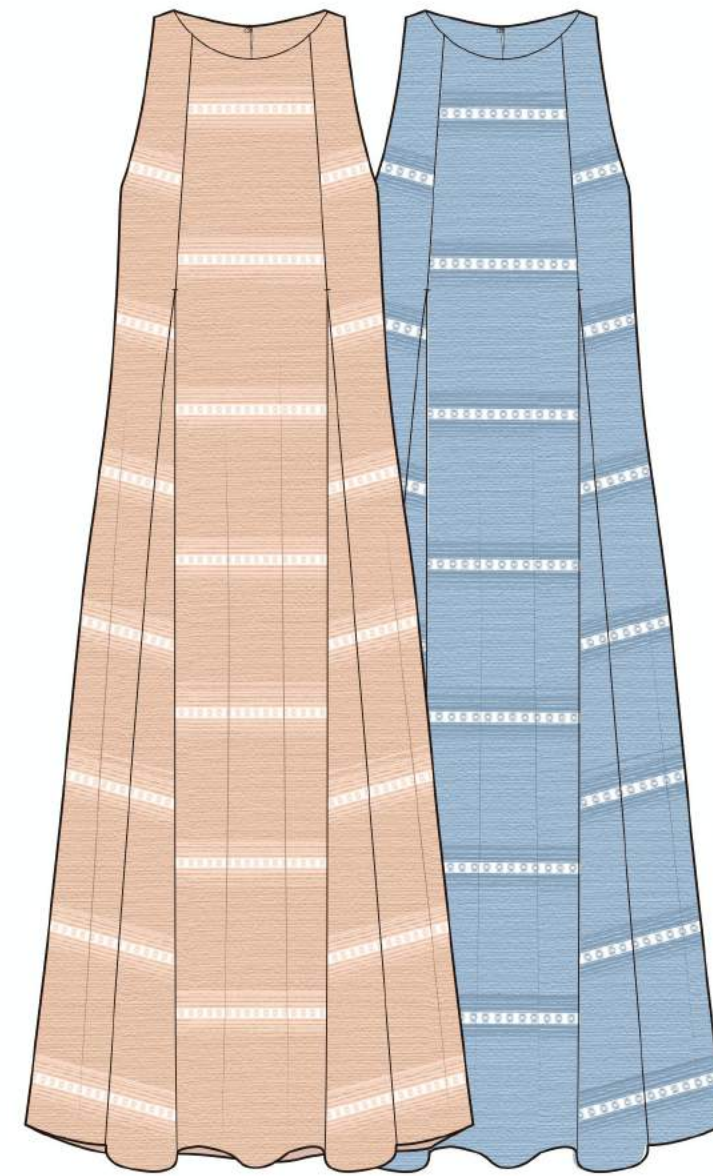

LEONORA DRESS

91W20

COLORS:
- COLLECTIVA PINK
- MAYA BLUE

SIZING: XS, S, M, L.