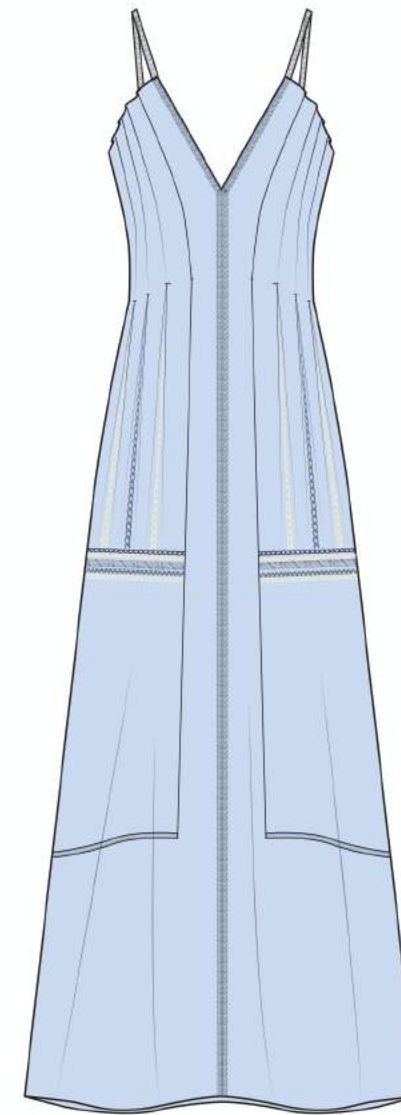

HILDA DRESS

85W15

COLORS:
- MAYA BLUE

SIZING: 0, 2, 4, 6, 8, 10.