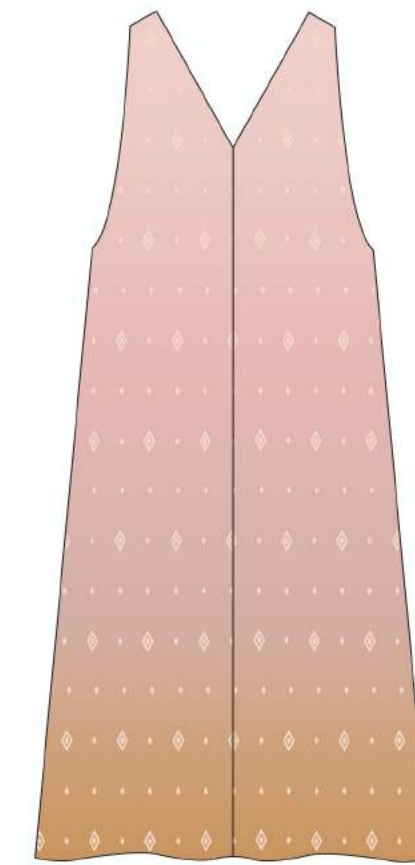

CELIA DRESS

97W13

COLORS:
- IVORY

SIZING: 0, 2, 4, 6, 8, 10.

————— ALDAMA WAIST LOOM

ALDAMA WAIST LOOM

COMPOSITION: 100% COTTON

MARÍA DRESS

72W14

COLORS:
- GRADIENT WEAVE

SIZING: 0, 2, 4, 6, 8, 10.

ADA DRESS

94W14

COLORS:
- GRADIENT WEAVE

SIZING: XS, S, M, L.