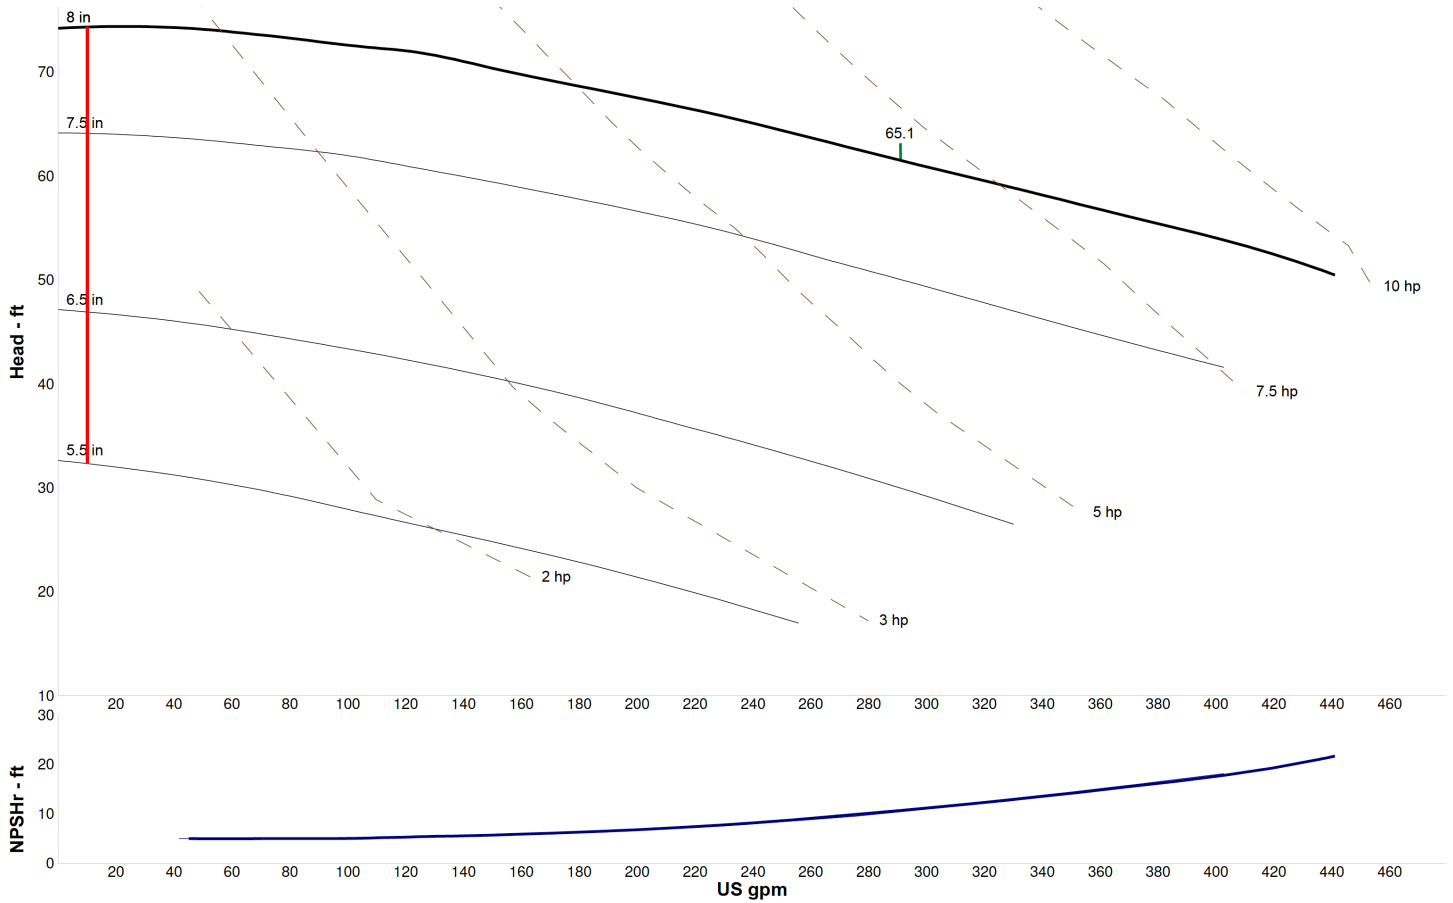

Capacity Curves

MODEL: C+328

FREQUENCY: 60HZ

RPM: 1750

SIZE: 3.0" X 2.0" X 8"

Capacity Curves

MODEL: C+328

FREQUENCY: 60HZ

RPM: 3500

SIZE: 3.0" X 2.0" X 8"